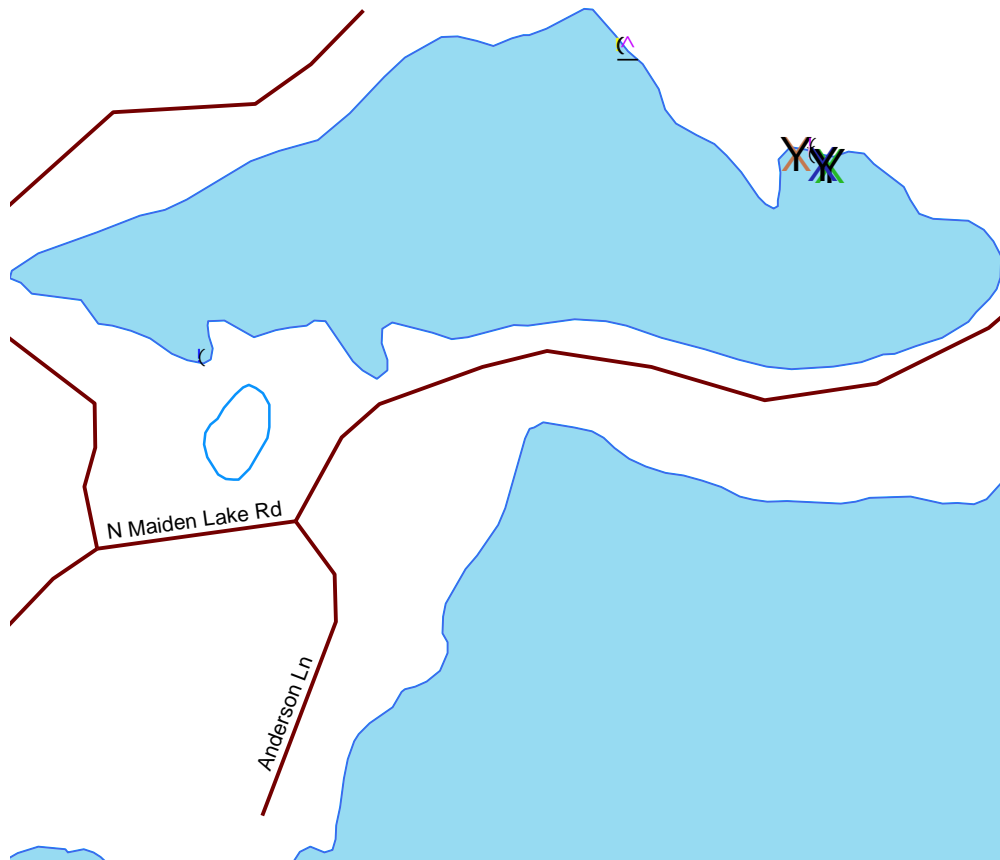

Little Maiden Lake

Oconto

487700

Nesting Year	Symbol	Year	Symbol
1986	X	1993	⌒
1987	X	1994	⌒
1988	X	1995	⌒
1989	X	1996	⌒
1990	⌒	1997	⌒
1991	⌒	1998	⌒
1992	⌒	1999	⌒
		2000	⌒
		2001	⌒
		2002	⌒
		2003	⌒
		2004	⌒
		2005	⌒
		2006	⌒
		2007	⌒

- Loon Nursery
- Water
- Rivers & Streams
- Roads

Loon Watch
 Sigurd Olson Environmental Institute
 Ashland, WI
 July 1, 2008