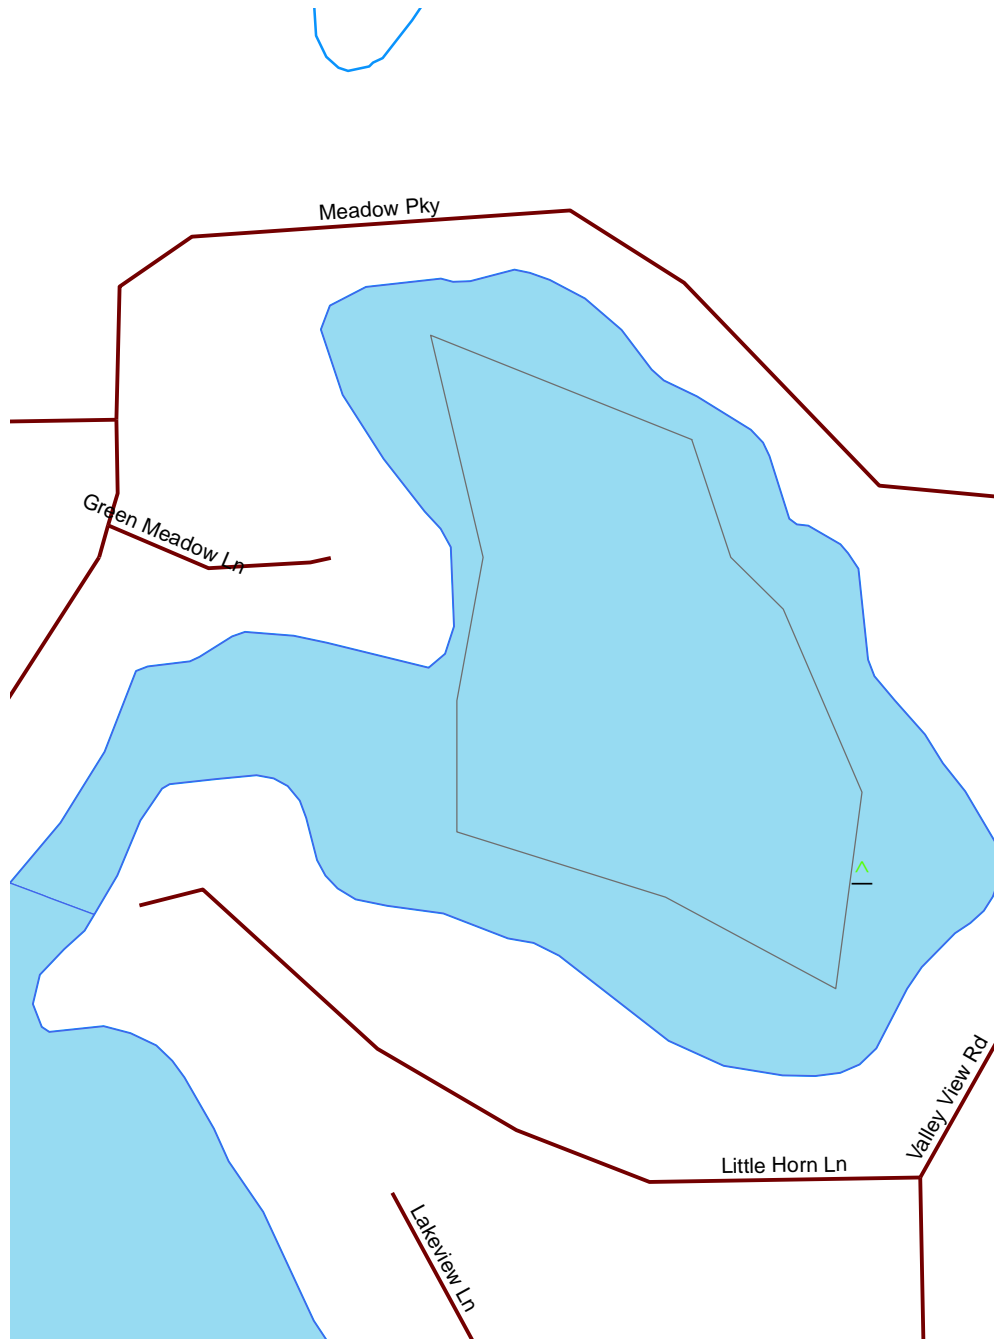

Little Horn Lake

Oconto

466800

Nesting Year	
X	1986
X	1987
X	1988
X	1989
(1990
(1991
(1992
(1993
(1994
(1995
(1996
(1997
(1998
(1999
(2000
^	2001
^	2002
^	2003
^	2004
^	2005
^	2006
^	2007

- Loon Nursery
- Water
- Rivers & Streams
- Roads

Loon Watch
 Sigurd Olson Environmental Institute
 Ashland, WI
 July 1, 2008