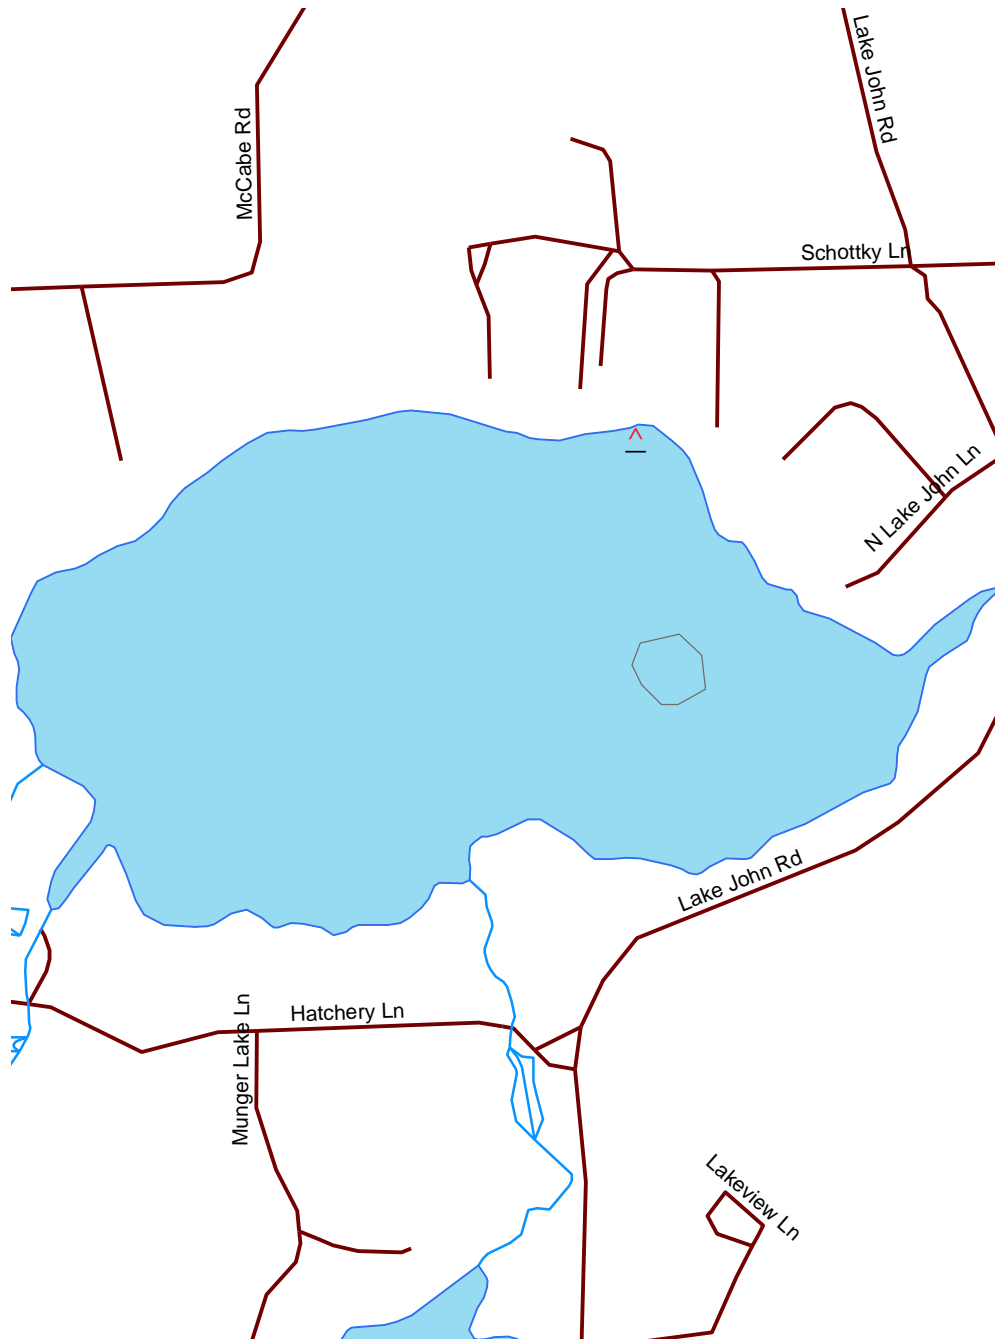

John Lake

Oconto

470600

Nesting Year	⌒	1993	△	2001
X	⌒	1994	△	2002
X	⌒	1995	△	2003
X	⌒	1996	△	2004
X	⌒	1997	△	2005
⌒	⌒	1998	△	2006
⌒	⌒	1999	△	2007
⌒	△	2000		

- Loon Nursery
- Water
- Rivers & Streams
- Roads

Loon Watch
 Sigurd Olson Environmental Institute
 Ashland, WI
 July 1, 2008