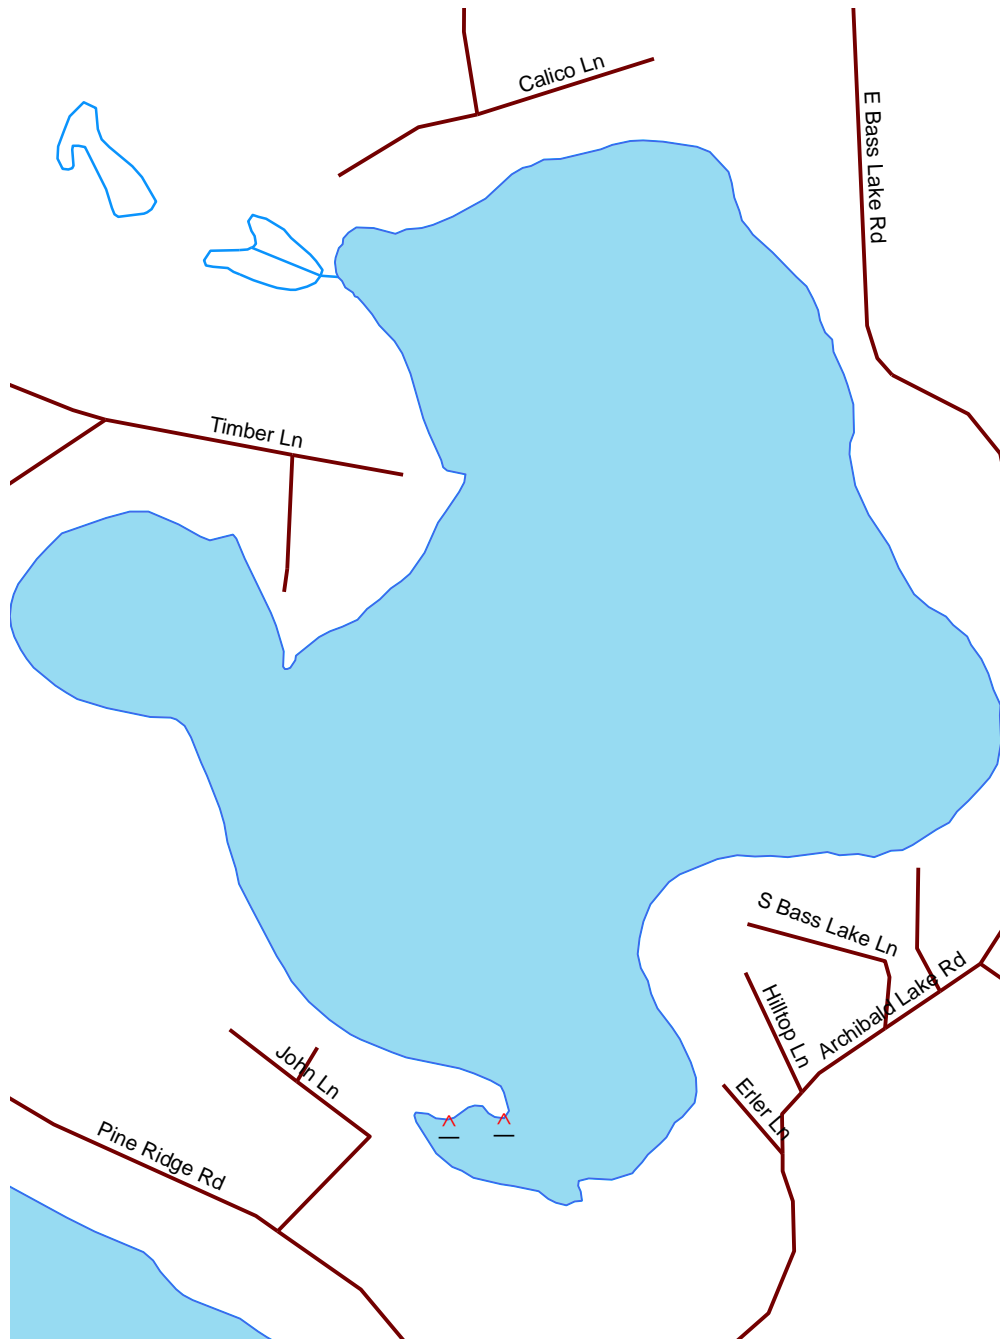

Bass Lake

Oconto

417900

Nesting Year	
X	1986
X	1987
X	1988
X	1989
(1990
(1991
(1992
(1993
(1994
(1995
(1996
(1997
(1998
(1999
(2000
△	2001
△	2002
△	2003
△	2004
△	2005
△	2006
△	2007

-  Loon Nursery
-  Water
-  Rivers & Streams
-  Roads

Loon Watch
 Sigurd Olson Environmental Institute
 Ashland, WI
 July 1, 2008