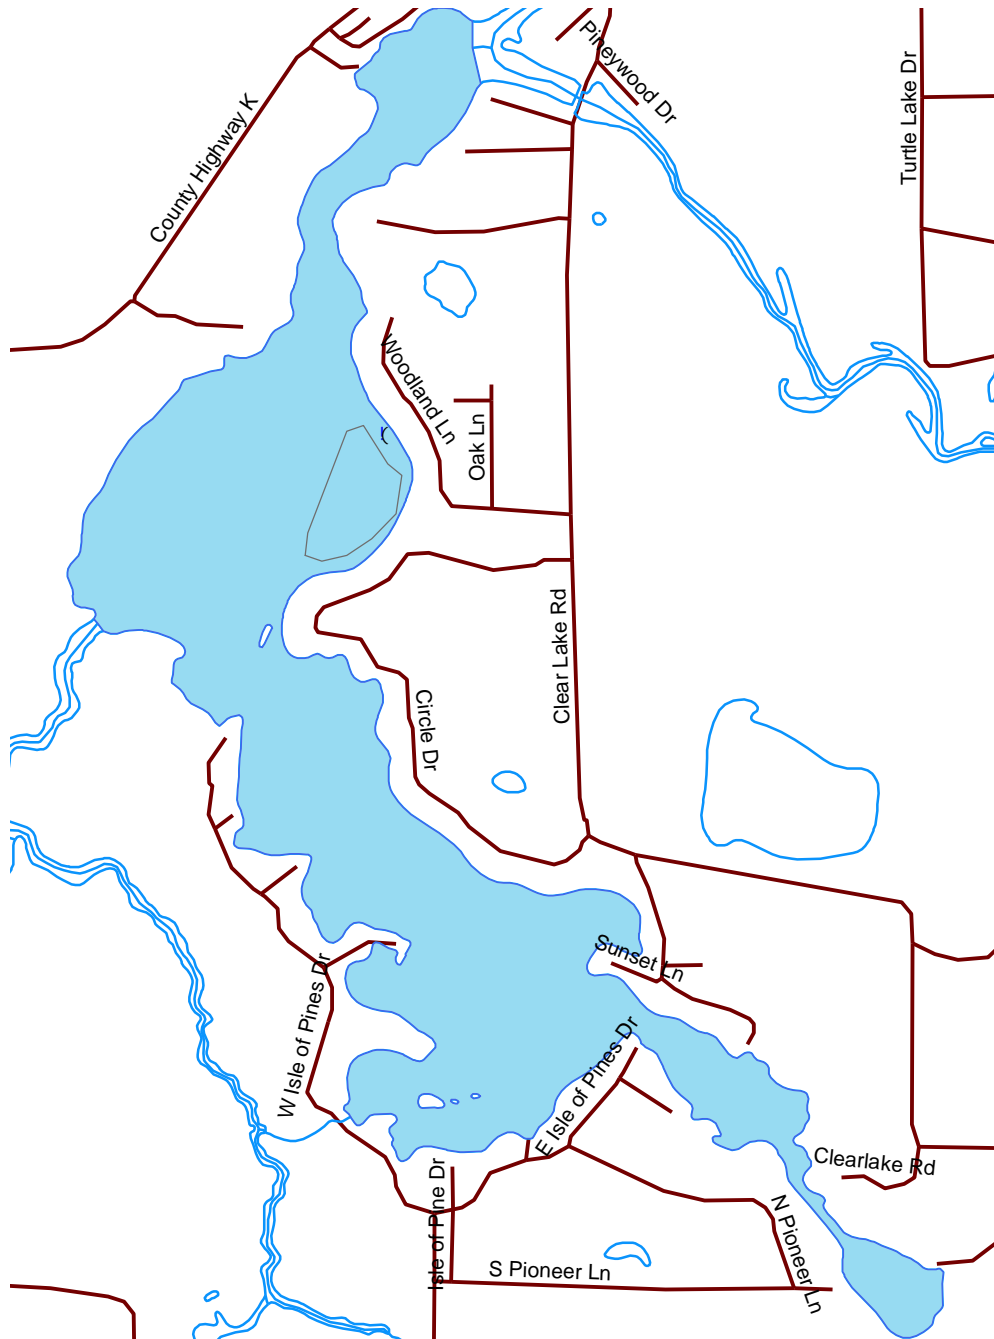

# Lower Post Lake Langlade

397100

<b>Nesting Year</b>	⌒ 1993	△ 2001	
X 1986	⌒ 1994	△ 2002	
X 1987	⌒ 1995	△ 2003	□ Loon Nursery
X 1988	⌒ 1996	△ 2004	■ Water
X 1989	⌒ 1997	△ 2005	— Rivers & Streams
⌒ 1990	⌒ 1998	△ 2006	— Roads
⌒ 1991	⌒ 1999	△ 2007	
⌒ 1992	△ 2000		

Loon Watch  
Sigurd Olson Environmental Institute  
Ashland, WI  
July 1, 2008

0 0.1 0.2  
Miles