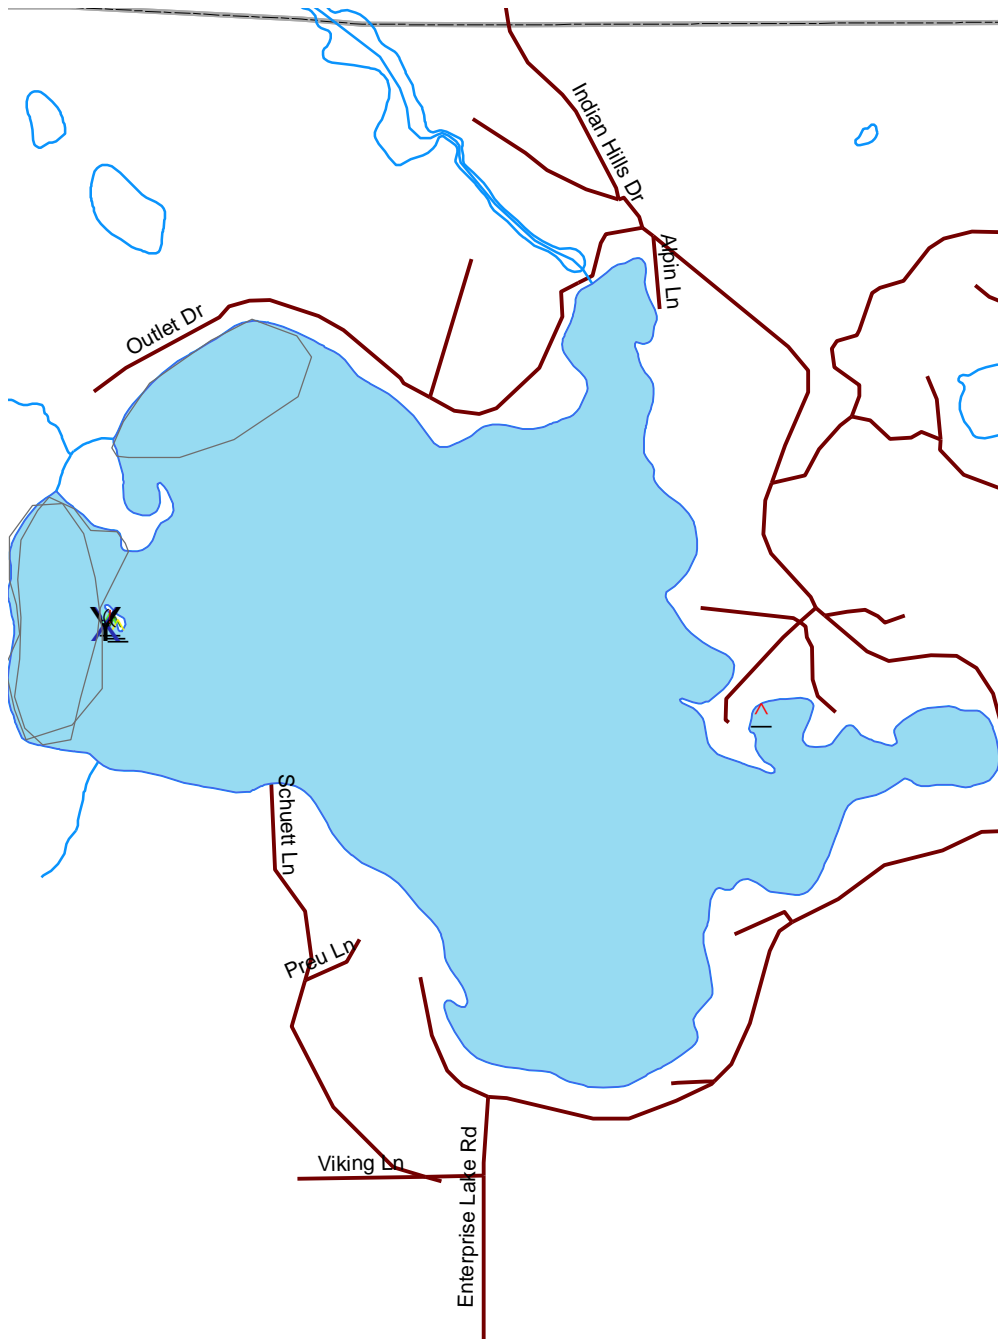

Enterprise Lake Langlade

1579700

Nesting Year		1993	2001	
X	1986	⌒	△	Loon Nursery
X	1987	⌒	△	Water
X	1988	⌒	△	Rivers & Streams
X	1989	⌒	△	Roads
⌒	1990	⌒	△	
⌒	1991	⌒	△	
⌒	1992	△	2000	
		⌒	2001	
		⌒	2002	
		⌒	2003	
		⌒	2004	
		⌒	2005	
		⌒	2006	
		⌒	2007	

Loon Watch
Sigurd Olson Environmental Institute
Ashland, WI
July 1, 2008