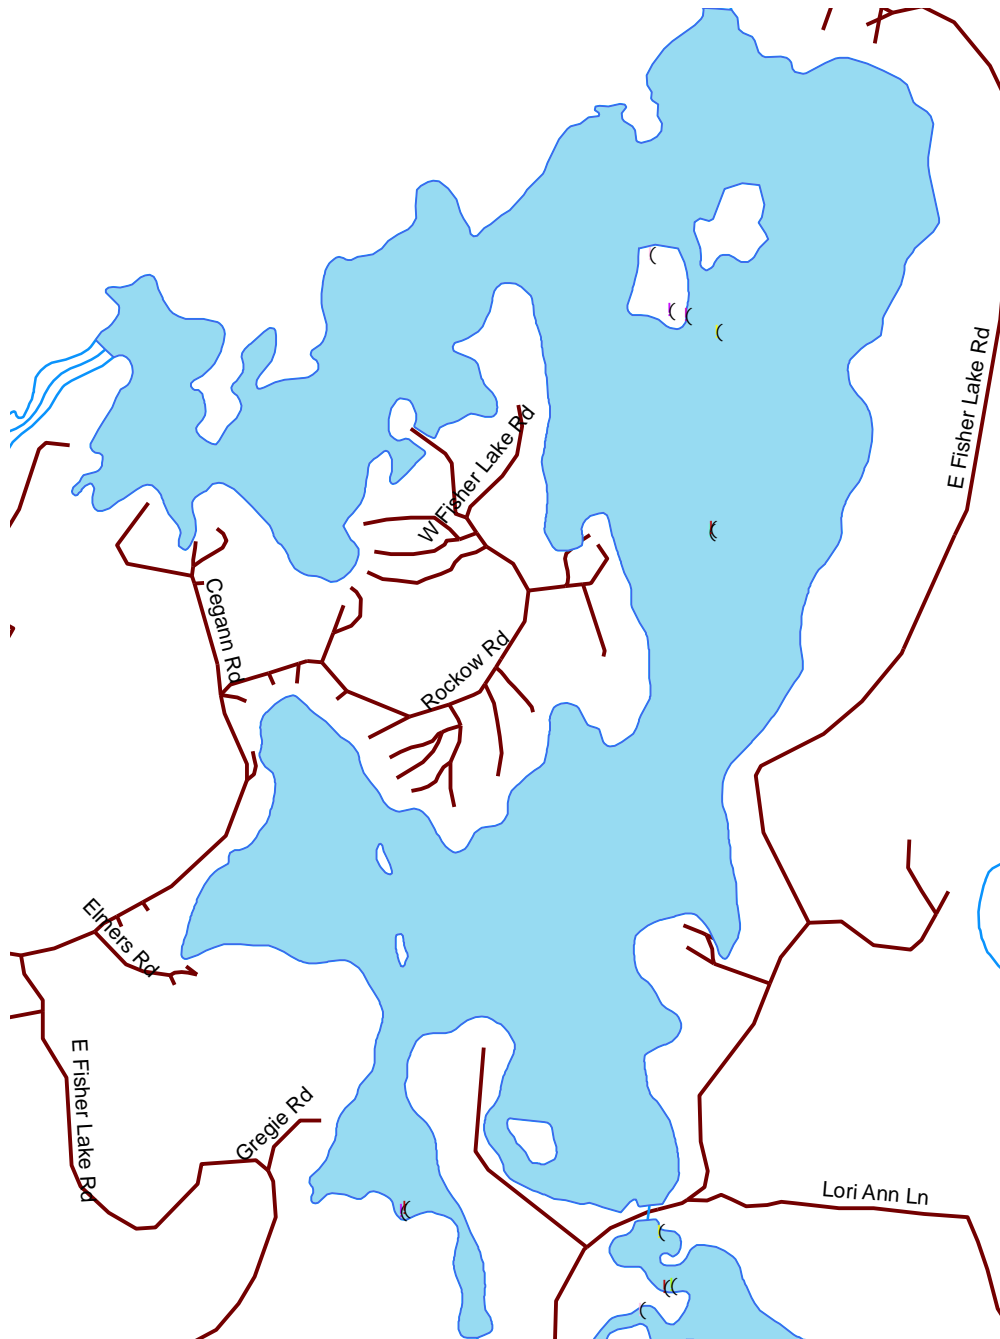

# Fisher Lake

## Iron

2307300

Nesting Year		(	1993	△	2001
X	1986	(	1994	△	2002
X	1987	(	1995	△	2003
X	1988	(	1996	△	2004
X	1989	(	1997	△	2005
(	1990	(	1998	△	2006
(	1991	(	1999	△	2007
(	1992	△	2000		

Loon Nursery

Water

Rivers & Streams

Roads

Loon Watch  
 Sigurd Olson Environmental Institute  
 Ashland, WI  
 July 1, 2008