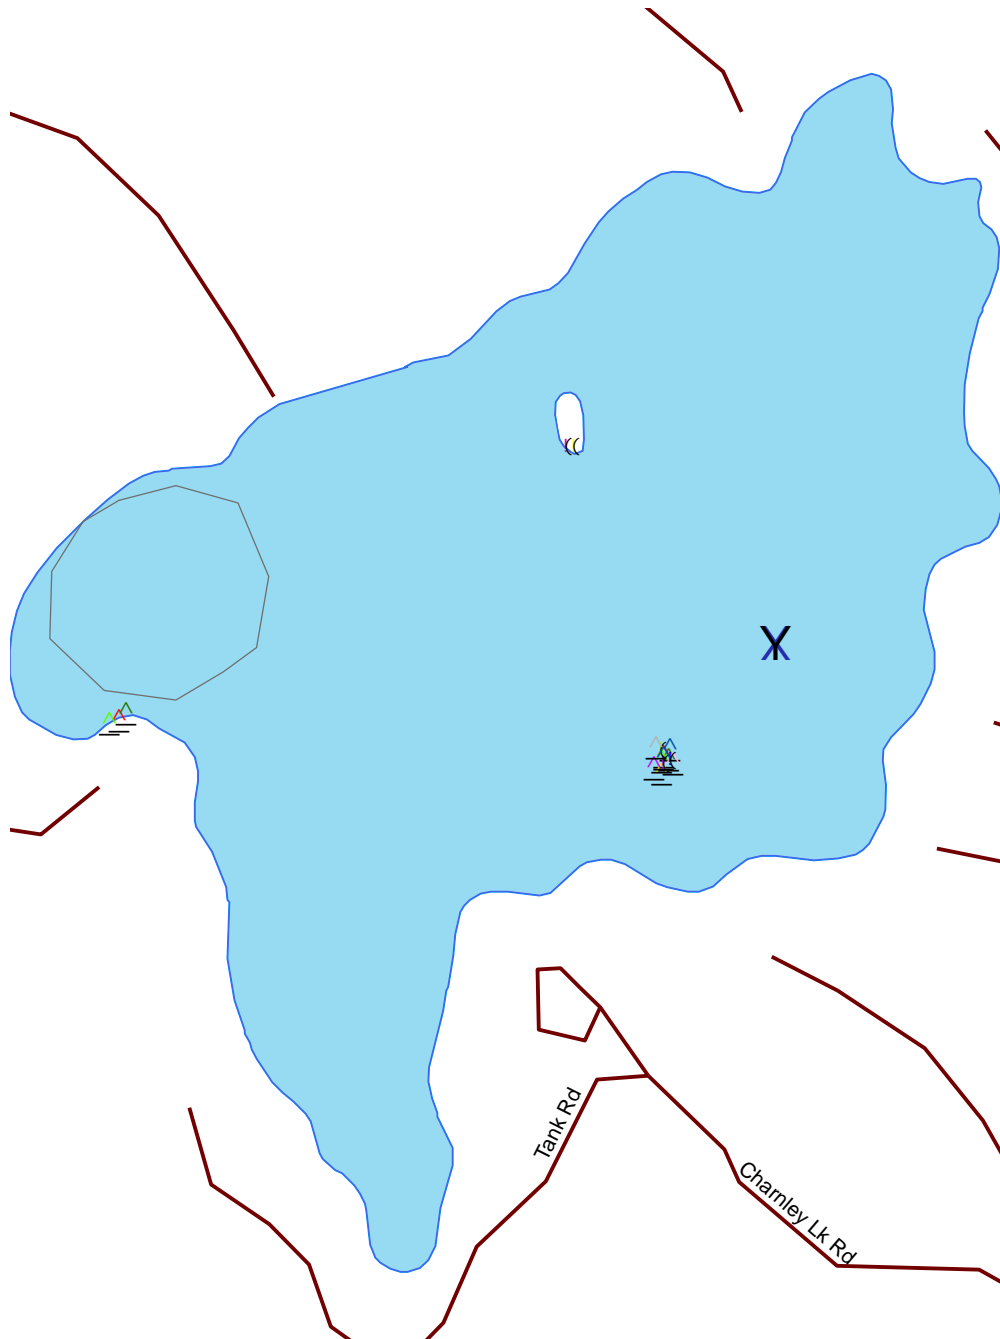

Charnley Lake

Iron

1840400

Nesting Year		Symbol	Year	Symbol	Year
X	1986	C	1993	△	2001
X	1987	C	1994	△	2002
X	1988	C	1995	△	2003
X	1989	C	1996	△	2004
C	1990	C	1997	△	2005
C	1991	C	1998	△	2006
C	1992	C	1999	△	2007
		△	2000		

- Loon Nursery
- Water
- Rivers & Streams
- Roads

Loon Watch
Sigurd Olson Environmental Institute
Ashland, WI
July 1, 2008