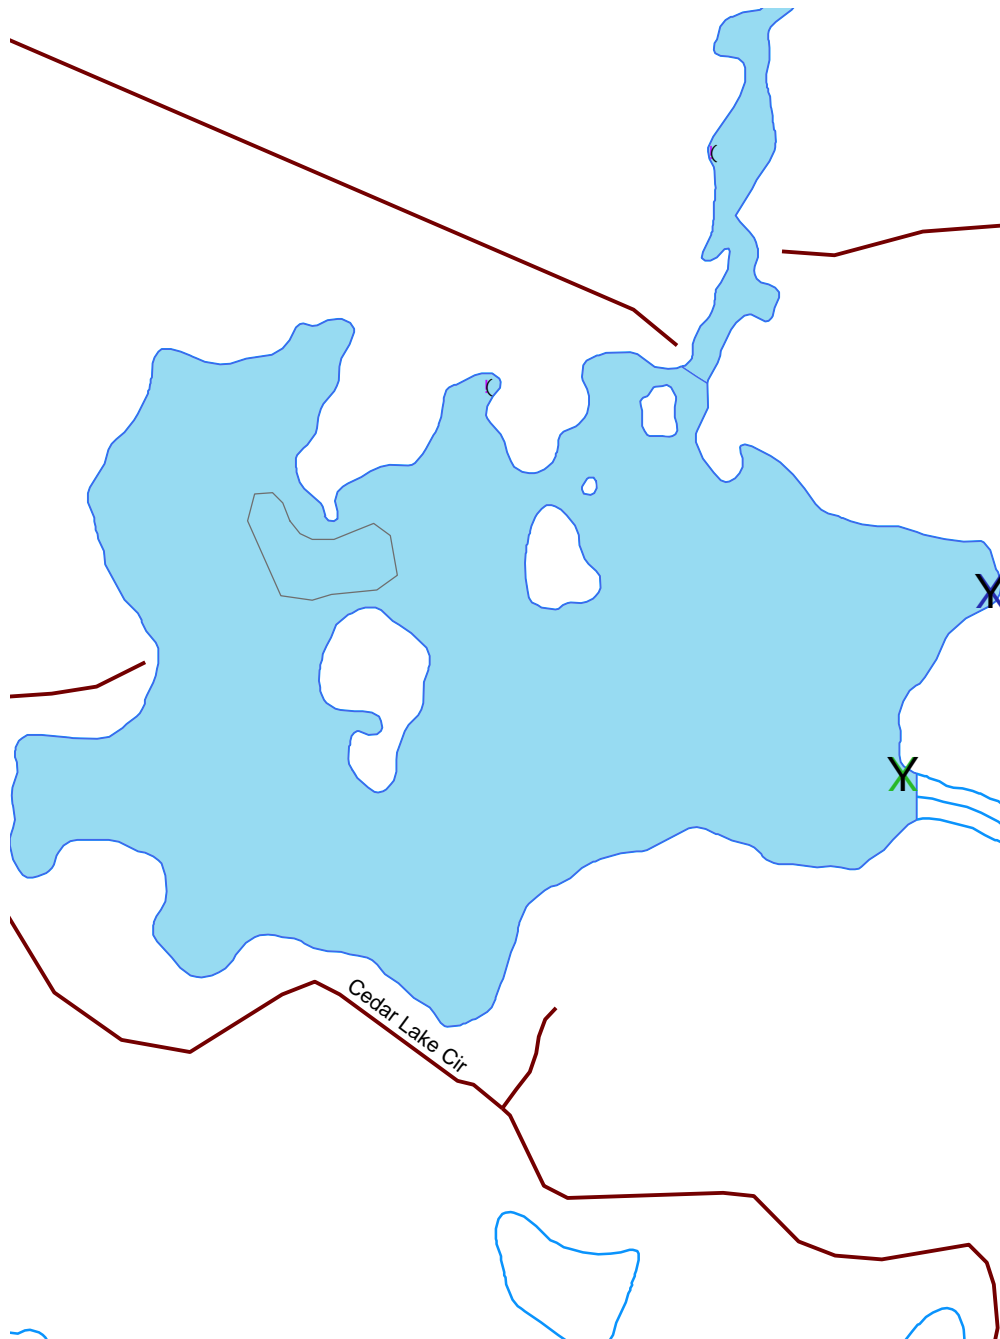

Cedar Lake

Iron

2309700

Nesting Year	
X	1986
X	1987
X	1988
X	1989
(1990
(1991
(1992
(1993
(1994
(1995
(1996
(1997
(1998
(1999
(2000
^	2001
^	2002
^	2003
^	2004
^	2005
^	2006
^	2007

- Loon Nursery
- Water
- Rivers & Streams
- Roads

Loon Watch
 Sigurd Olson Environmental Institute
 Ashland, WI
 July 1, 2008

0 0.075 0.15
 Miles