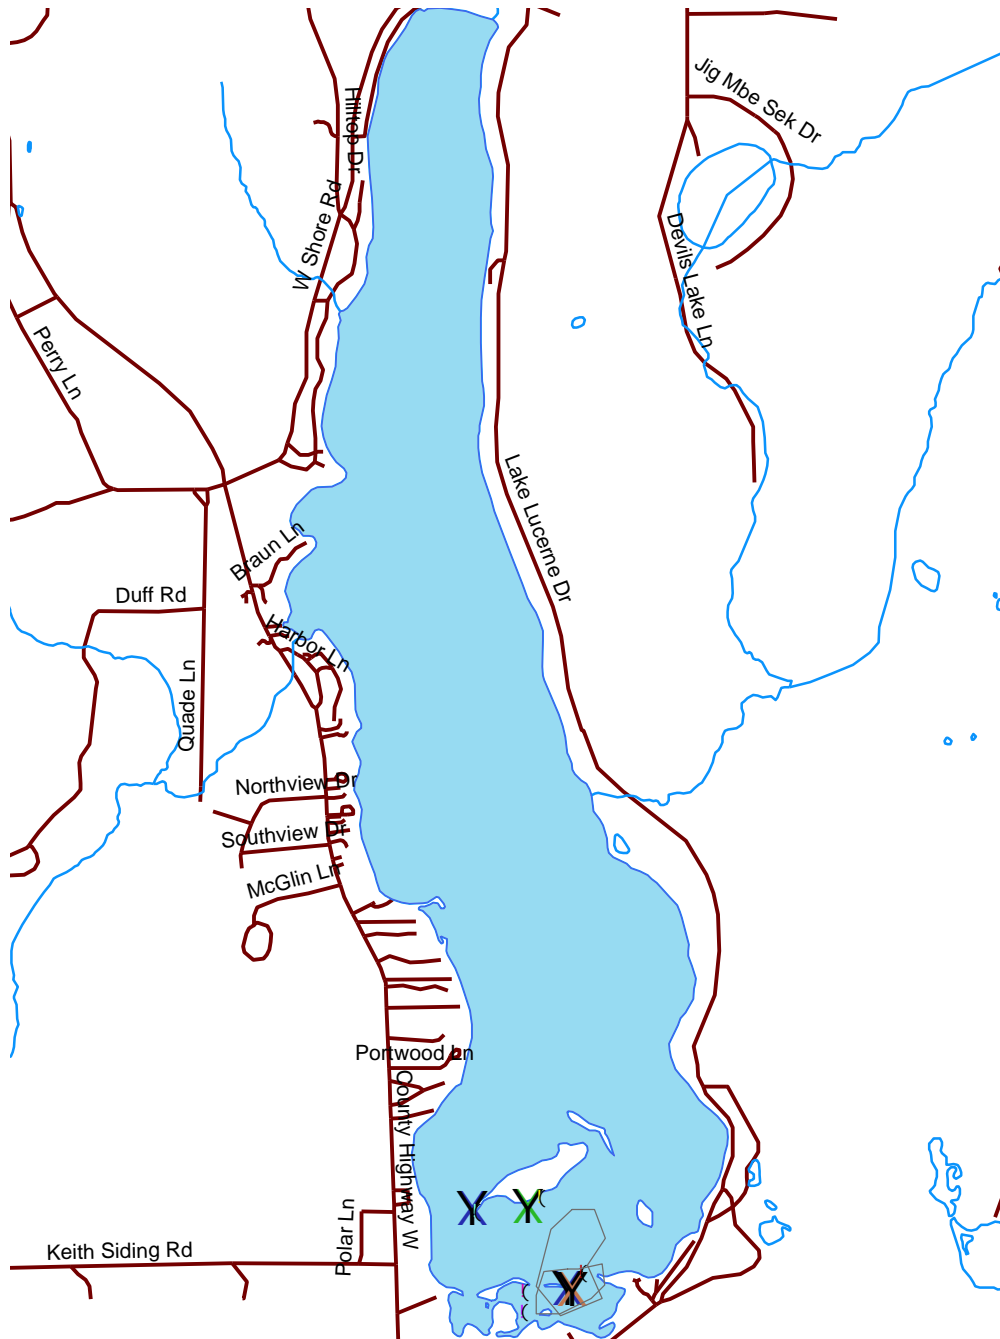

Lake Lucerne Forest 396500

Nesting Year				
(1993	^	2001	
X	1986	(2002	
X	1987	(2003	
X	1988	(2004	
X	1989	(2005	
(1990	(2006	
(1991	(2007	
(1992	^	2000	

Loon Nursery

Water

Rivers & Streams

Roads

Loon Watch
Sigurd Olson Environmental Institute
Ashland, WI
July 1, 2008