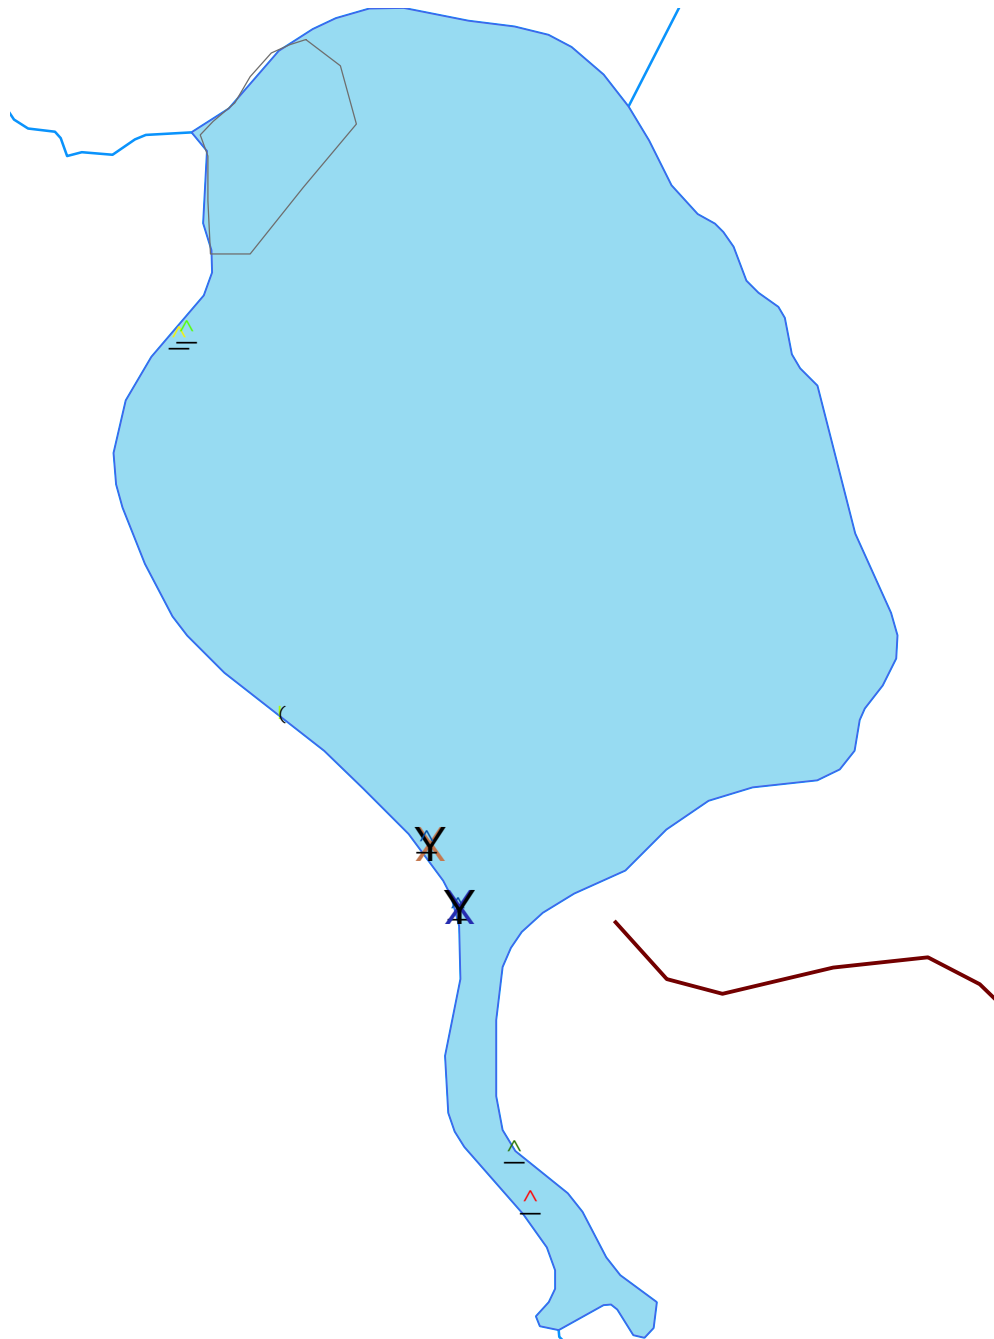

Seidel Lake

Florence

672000

Nesting Year	Symbol	Year	Symbol	Year
1986	X	1993	△	2001
1987	X	1994	△	2002
1988	X	1995	△	2003
1989	X	1996	△	2004
1990	△	1997	△	2005
1991	△	1998	△	2006
1992	△	1999	△	2007
	△	2000	△	

- Loon Nursery
- Water
- Rivers & Streams
- Roads

Loon Watch
 Sigurd Olson Environmental Institute
 Ashland, WI
 June 30, 2008

0 0.04 0.08 Miles