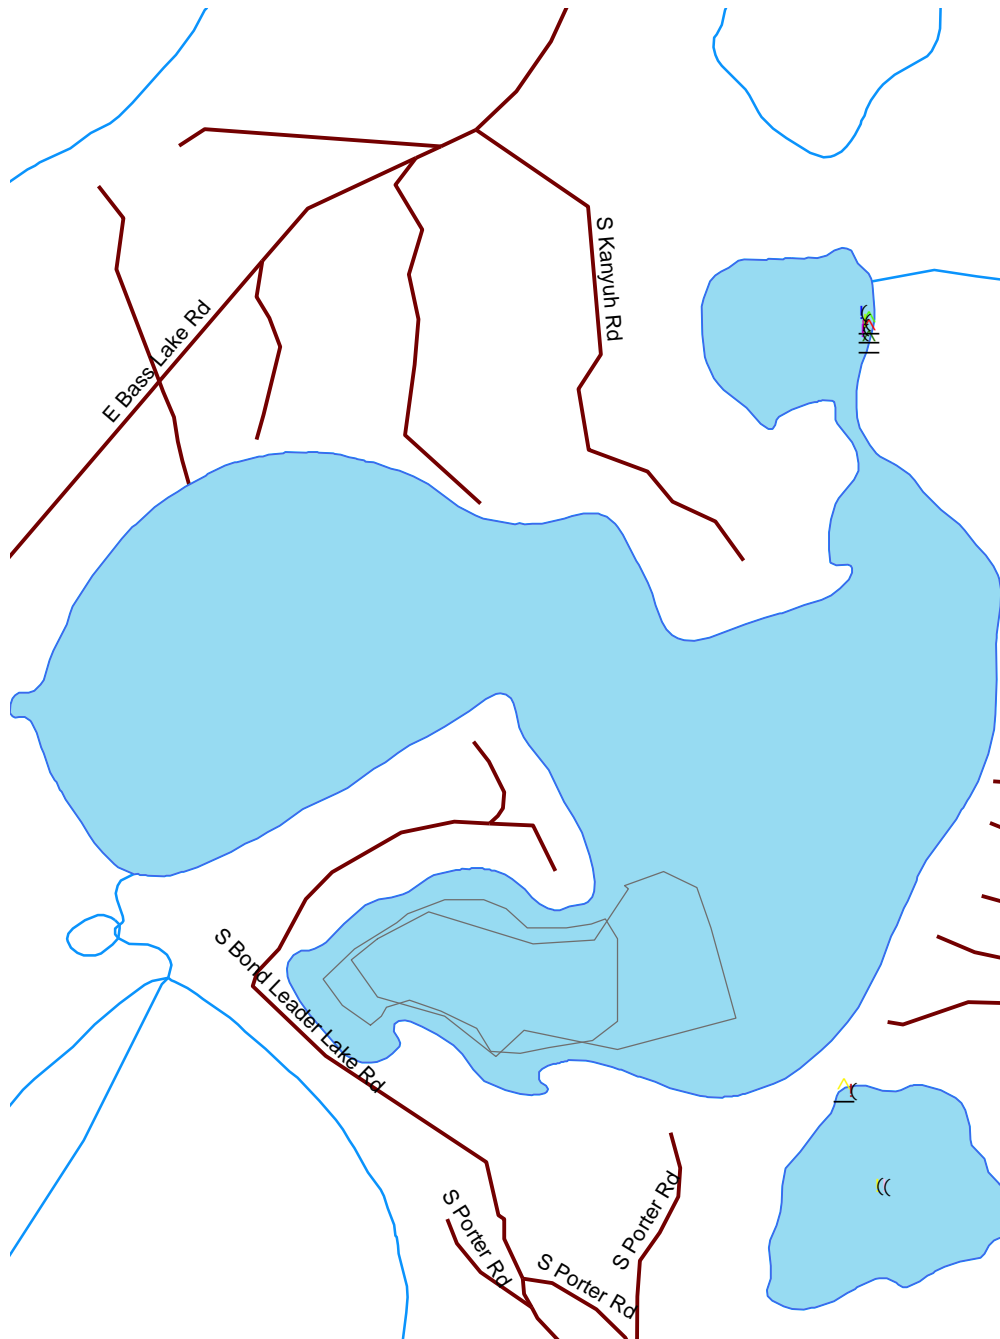

# Leader Lake

Douglas

2581600

Nesting Year	
X	1986
X	1987
X	1988
X	1989
(	1990
(	1991
(	1992
(	1993
(	1994
(	1995
(	1996
(	1997
(	1998
(	1999
(	2000
^	2001
^	2002
^	2003
^	2004
^	2005
^	2006
^	2007

-  Loon Nursery
-  Water
-  Rivers & Streams
-  Roads

Loon Watch  
 Sigurd Olson Environmental Institute  
 Ashland, WI  
 June 30, 2008