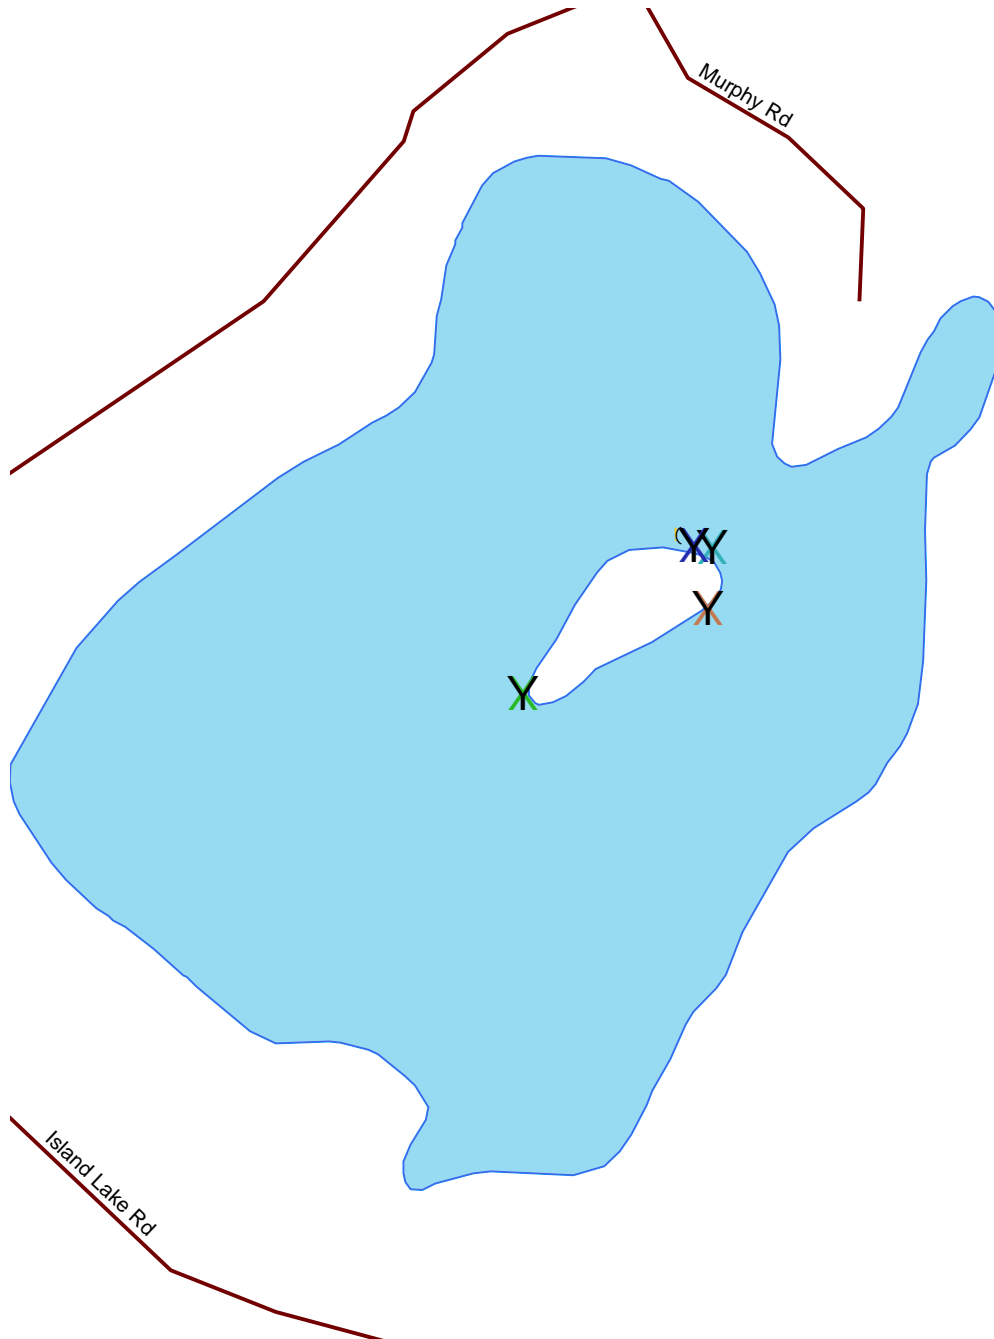

Island Lake

Douglas

2581600

Nesting Year	
X	1986
X	1987
X	1988
X	1989
(1990
(1991
(1992
(1993
(1994
(1995
(1996
(1997
(1998
(1999
(2000
^	2001
^	2002
^	2003
^	2004
^	2005
^	2006
^	2007

- Loon Nursery
- Water
- Rivers & Streams
- Roads

Loon Watch
 Sigurd Olson Environmental Institute
 Ashland, WI
 June 30, 2008