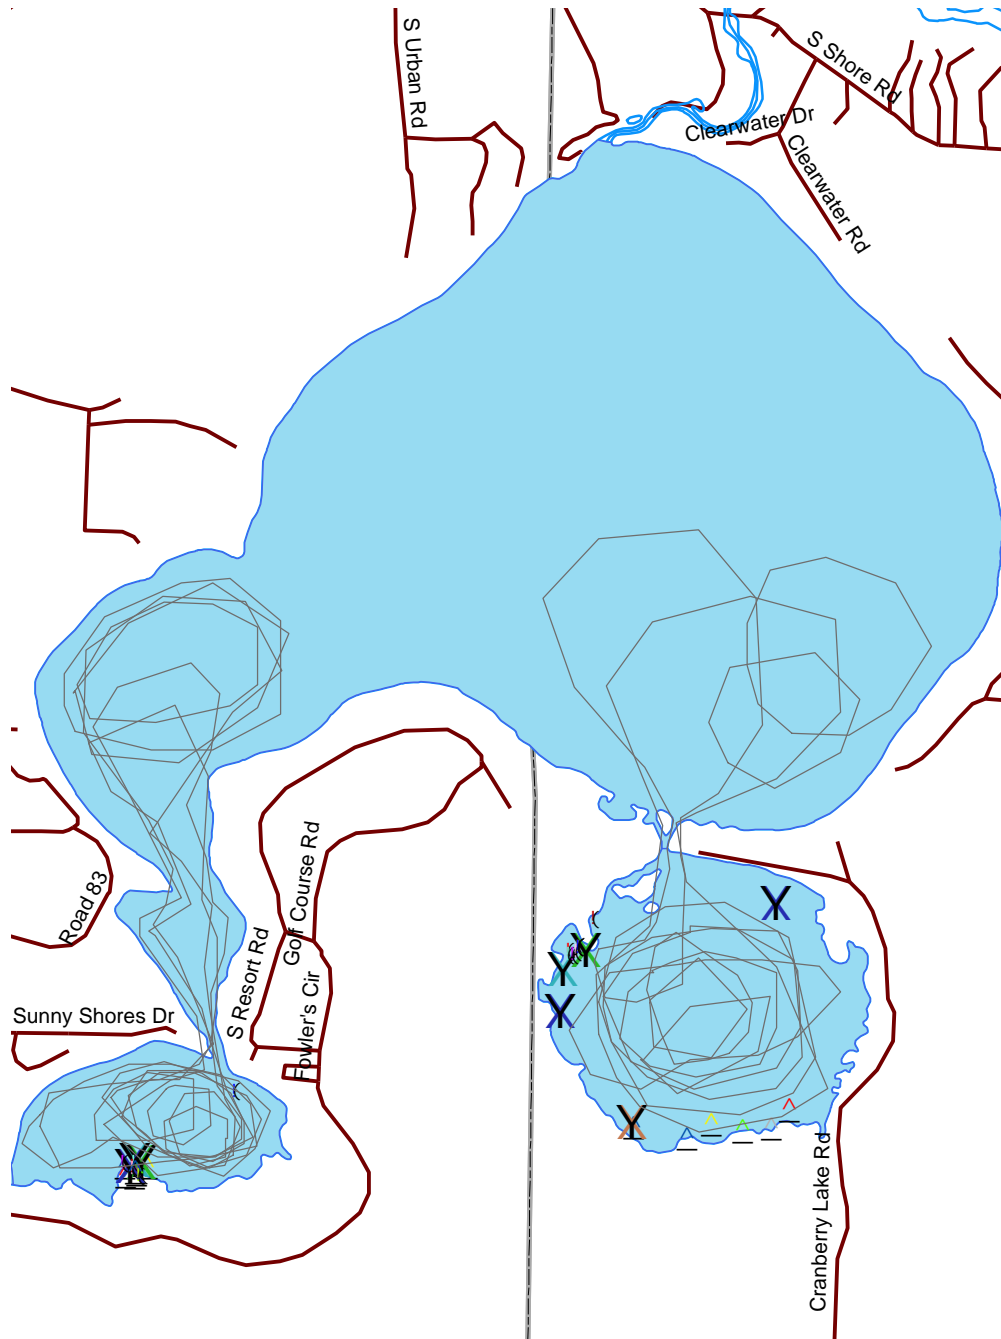

# Lower Eau Claire Lake

Douglas

2581600

<b>Nesting Year</b>	⌒	1993	△	2001
X	⌒	1994	△	2002
X	⌒	1995	△	2003
X	⌒	1996	△	2004
X	⌒	1997	△	2005
⌒	⌒	1998	△	2006
⌒	⌒	1999	△	2007
⌒	△	2000		

-  Loon Nursery
-  Water
-  Rivers & Streams
-  Roads

Loon Watch  
 Sigurd Olson Environmental Institute  
 Ashland, WI  
 June 30, 2008

0 0.1 0.2  
 Miles