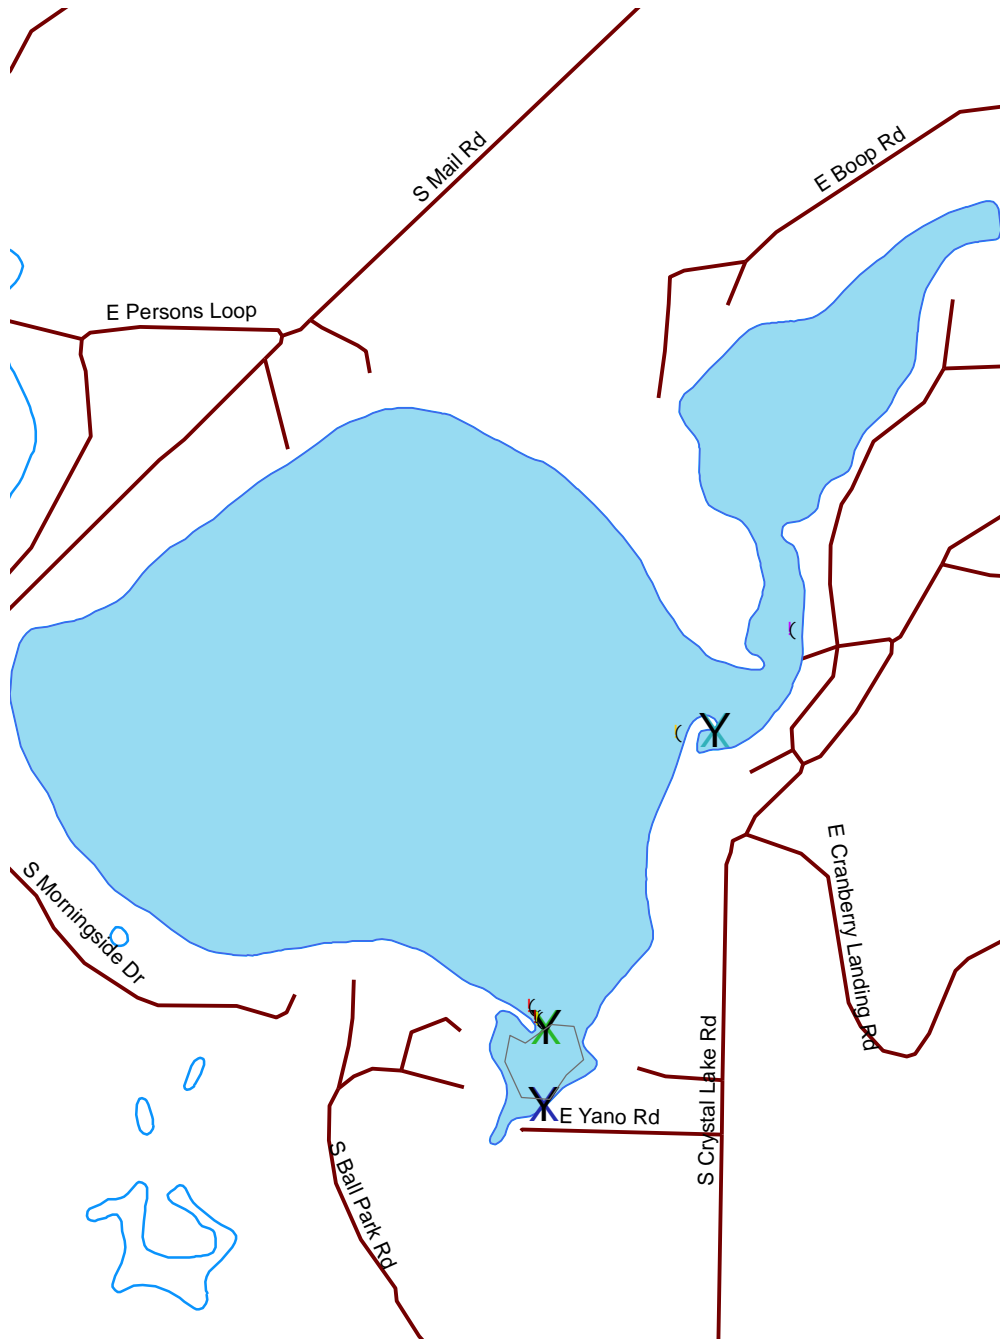

Crystal Lake

Douglas

2581600

Nesting Year	
X	1986
X	1987
X	1988
X	1989
(1990
(1991
(1992
(1993
(1994
(1995
(1996
(1997
(1998
(1999
(2000
^	2001
^	2002
^	2003
^	2004
^	2005
^	2006
^	2007

-  Loon Nursery
-  Water
-  Rivers & Streams
-  Roads

Loon Watch
 Sigurd Olson Environmental Institute
 Ashland, WI
 June 30, 2008