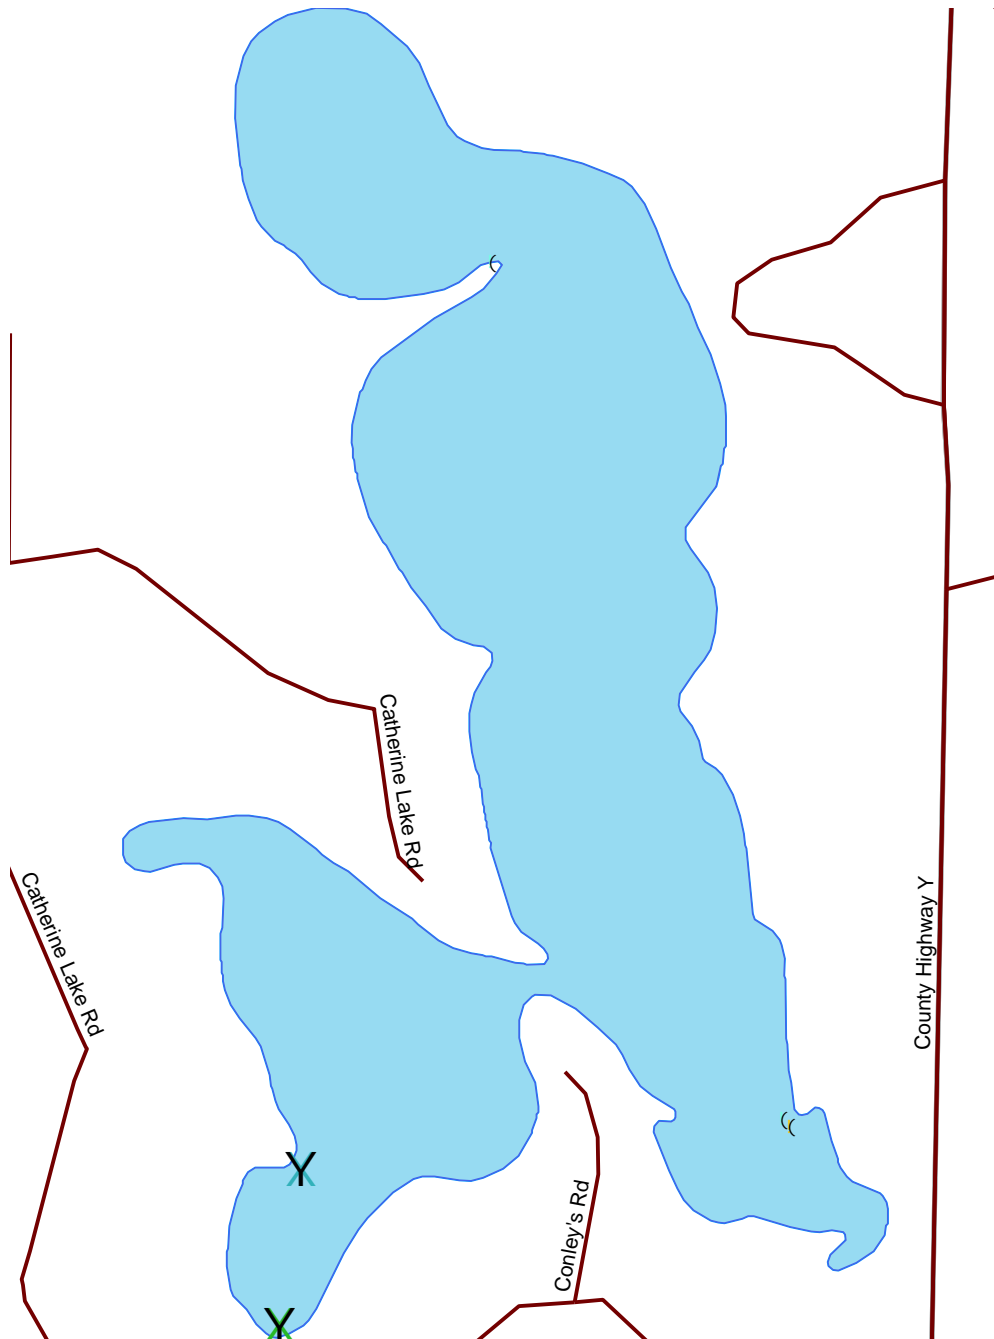

Catherine Lake

Douglas

2581600

Nesting Year	
X	1986
X	1987
X	1988
X	1989
(1990
(1991
(1992
(1993
(1994
(1995
(1996
(1997
(1998
(1999
(2000
^	2001
^	2002
^	2003
^	2004
^	2005
^	2006
^	2007

-  Loon Nursery
-  Water
-  Rivers & Streams
-  Roads

Loon Watch
 Sigurd Olson Environmental Institute
 Ashland, WI
 June 30, 2008