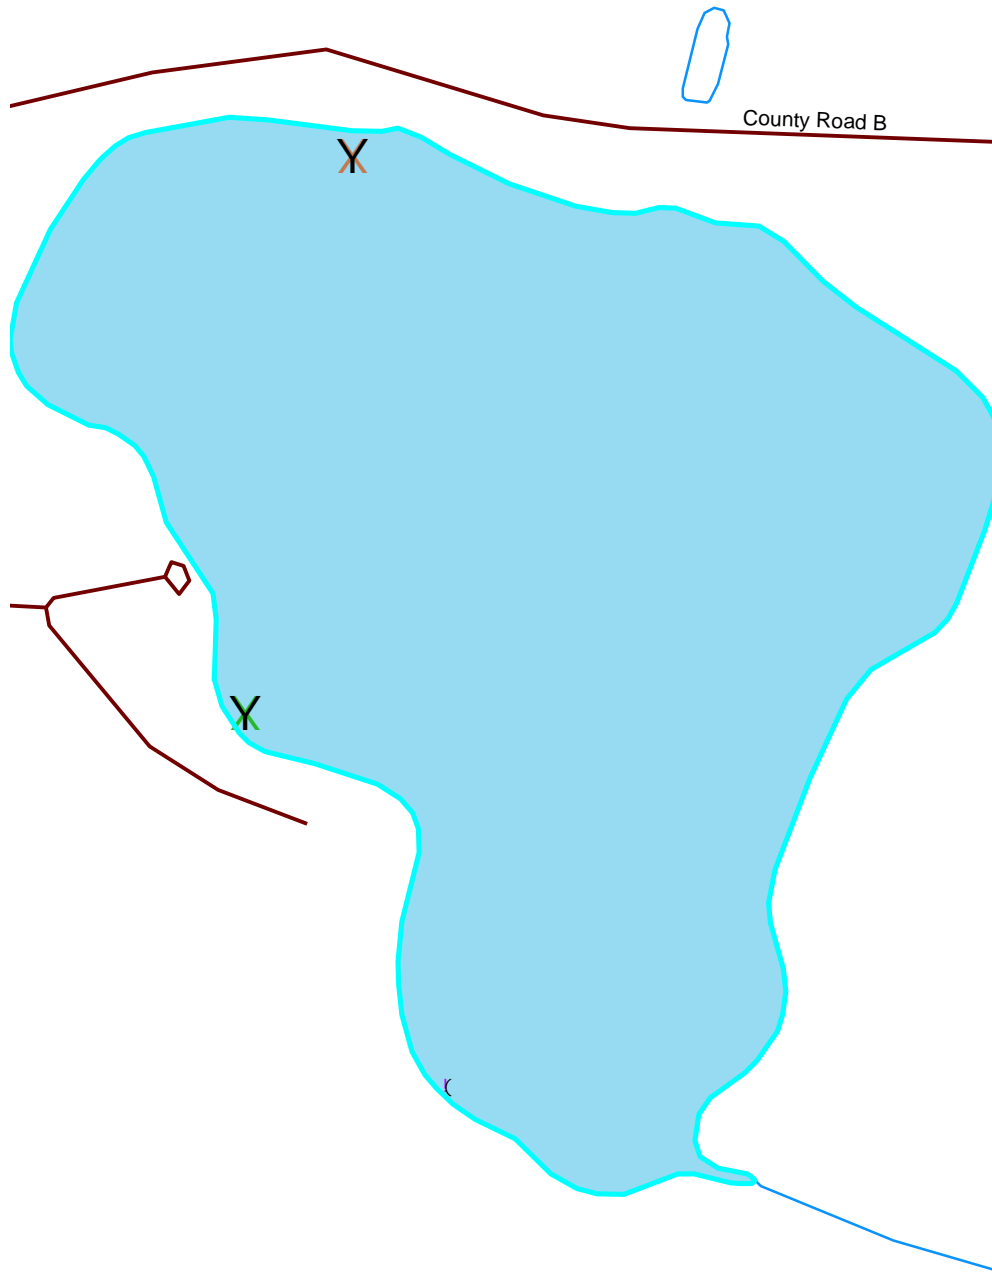

Sand Lake1

Burnett

2664900

Nesting Year	
X	1986
X	1987
X	1988
X	1989
(1990
(1991
(1992
(1993
(1994
(1995
(1996
(1997
(1998
(1999
(2000
^	2001
^	2002
^	2003
^	2004
^	2005
^	2006
^	2007

- Loon Nursery
- Water
- Rivers & Streams
- Roads

Loon Watch
 Sigurd Olson Environmental Institute
 Ashland, WI
 July 1, 2008

0 0.03 0.06
 Miles