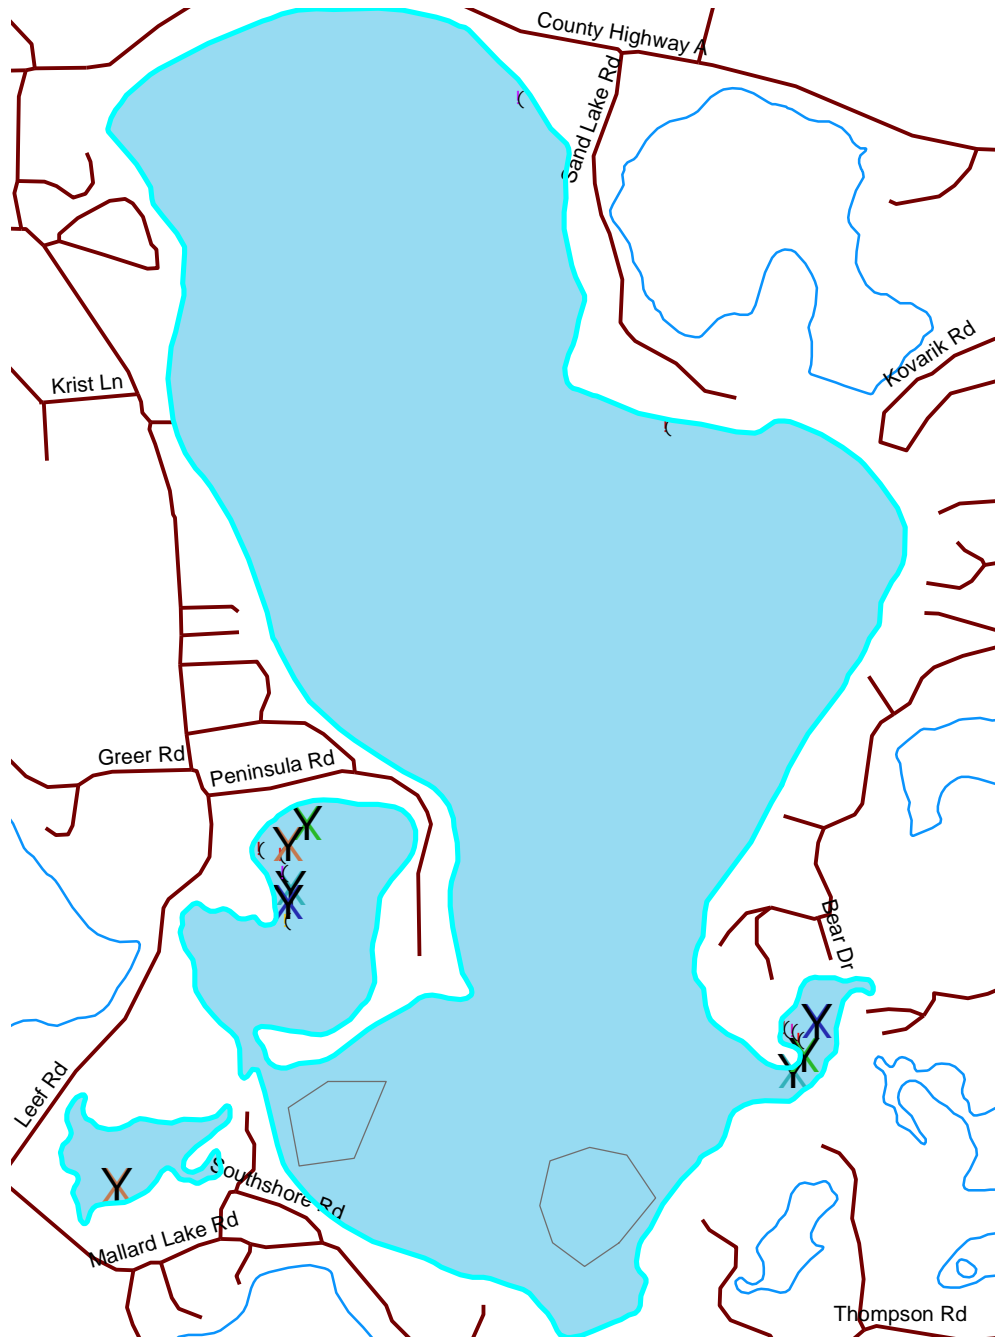

Sand Lake

Burnett

2495100

Nesting Year	
X	1986
X	1987
X	1988
X	1989
(1990
(1991
(1992
(1993
(1994
(1995
(1996
(1997
(1998
(1999
(2000
^	2001
^	2002
^	2003
^	2004
^	2005
^	2006
^	2007

Loon Nursery

Water

Rivers & Streams

Roads

Loon Watch
 Sigurd Olson Environmental Institute
 Ashland, WI
 July 1, 2008

0 0.1 0.2
 Miles