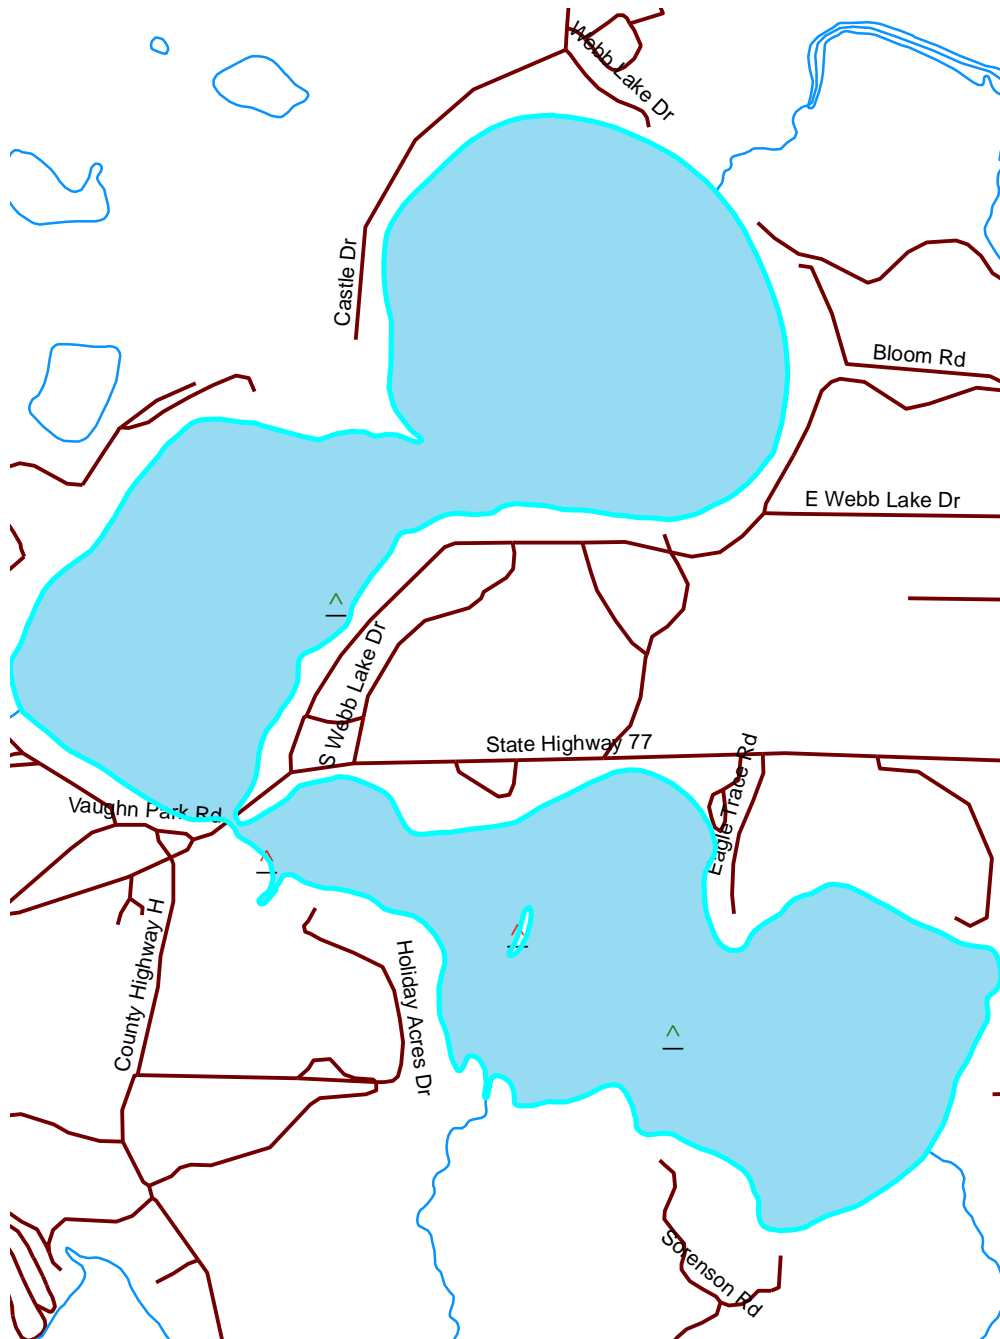

Webb Lake

Burnett

2705400

Nesting Year	
X	1986
X	1987
X	1988
X	1989
(1990
(1991
(1992
(1993
(1994
(1995
(1996
(1997
(1998
(1999
(2000
^	2001
^	2002
^	2003
^	2004
^	2005
^	2006
^	2007

- Loon Nursery
- Water
- Rivers & Streams
- Roads

Loon Watch
 Sigurd Olson Environmental Institute
 Ashland, WI
 July 1, 2008