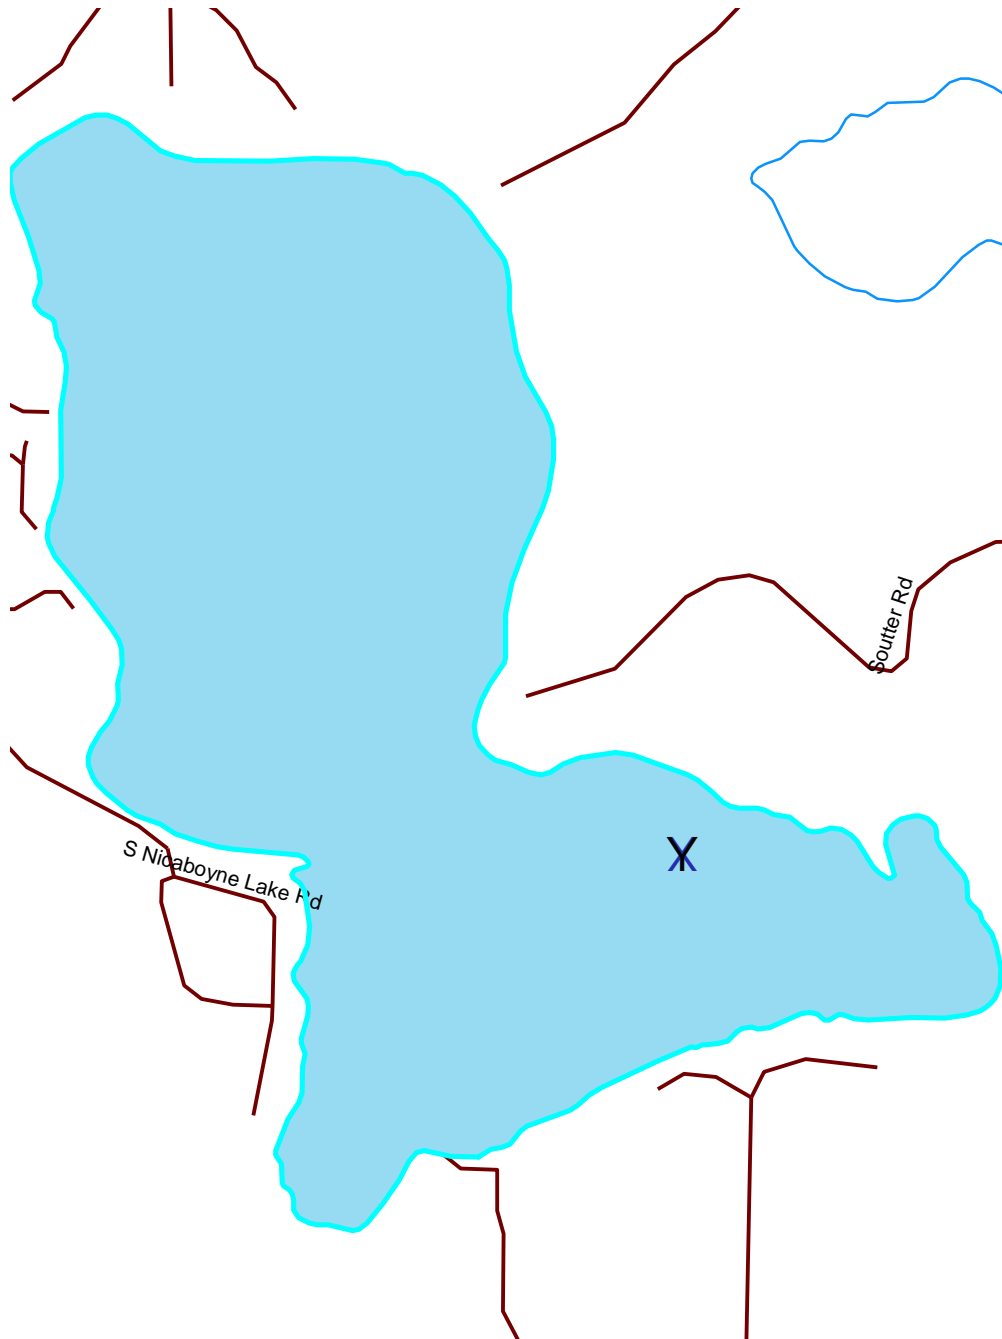

# Nicaboyne Lake

Burnett

2486100

Nesting Year		1993	1994	1995	1996	1997	1998	1999	2000	2001	2002	2003	2004	2005	2006	2007
X	1986	⌒	⌒	⌒	⌒	⌒	⌒	⌒	⌒	⌒	⌒	⌒	⌒	⌒	⌒	⌒
X	1987	⌒	⌒	⌒	⌒	⌒	⌒	⌒	⌒	⌒	⌒	⌒	⌒	⌒	⌒	⌒
X	1988	⌒	⌒	⌒	⌒	⌒	⌒	⌒	⌒	⌒	⌒	⌒	⌒	⌒	⌒	⌒
X	1989	⌒	⌒	⌒	⌒	⌒	⌒	⌒	⌒	⌒	⌒	⌒	⌒	⌒	⌒	⌒
⌒	1990	⌒	⌒	⌒	⌒	⌒	⌒	⌒	⌒	⌒	⌒	⌒	⌒	⌒	⌒	⌒
⌒	1991	⌒	⌒	⌒	⌒	⌒	⌒	⌒	⌒	⌒	⌒	⌒	⌒	⌒	⌒	⌒
⌒	1992	⌒	⌒	⌒	⌒	⌒	⌒	⌒	⌒	⌒	⌒	⌒	⌒	⌒	⌒	⌒

Loon Nursery

Water

Rivers & Streams

Roads

Loon Watch  
 Sigurd Olson Environmental Institute  
 Ashland, WI  
 July 1, 2008

0 0.075 0.15 Miles