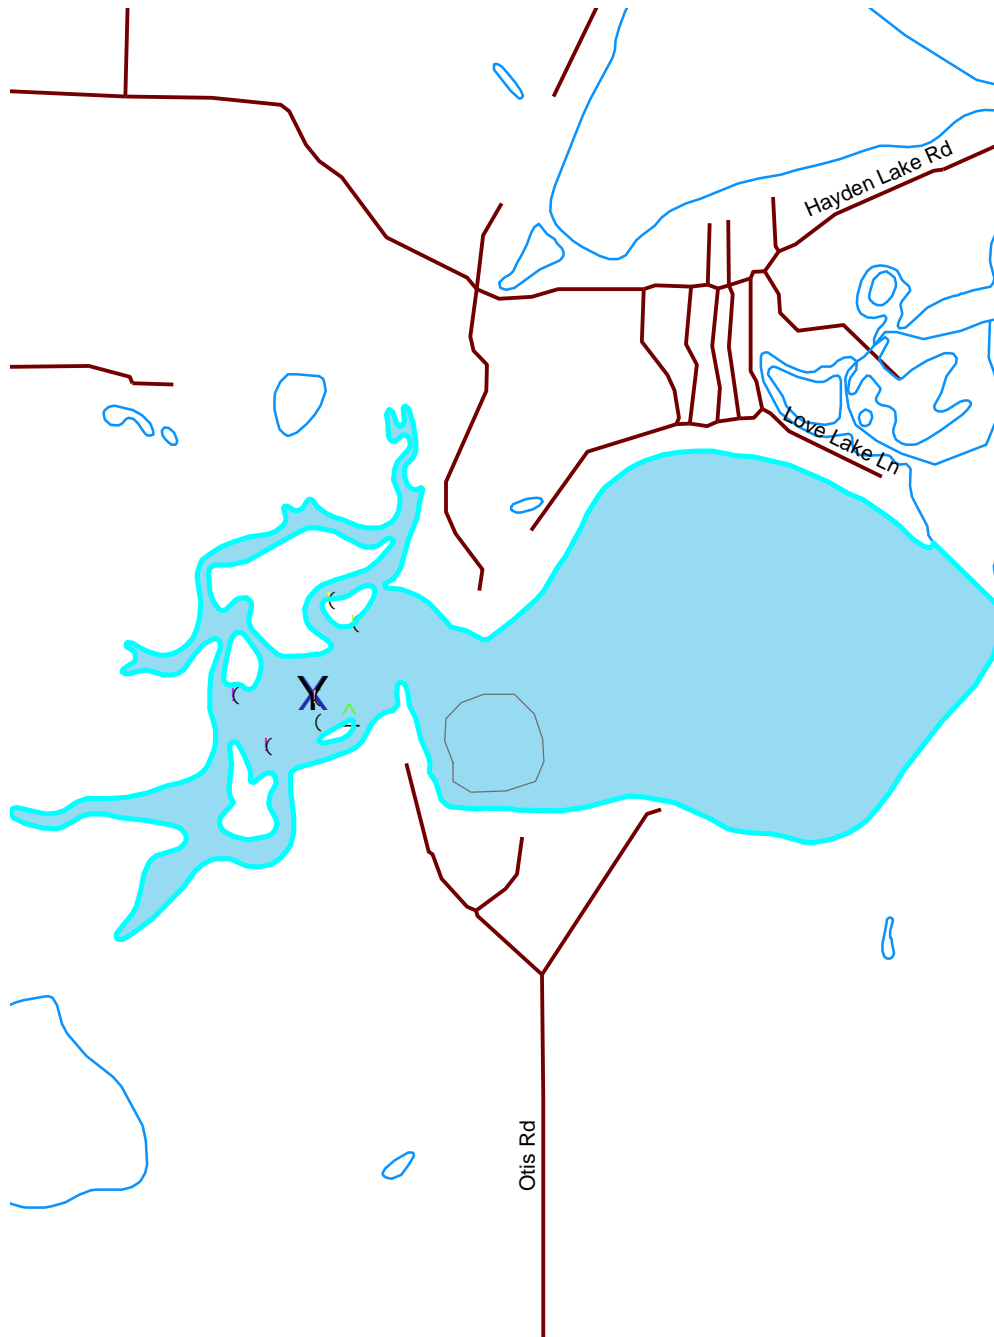

Love Lake

Burnett

2671000

Nesting Year	
X	1986
X	1987
X	1988
X	1989
(1990
(1991
(1992
(1993
(1994
(1995
(1996
(1997
(1998
(1999
(2000
^	2001
^	2002
^	2003
^	2004
^	2005
^	2006
^	2007

- Loon Nursery
- Water
- Rivers & Streams
- Roads

Loon Watch
 Sigurd Olson Environmental Institute
 Ashland, WI
 July 1, 2008