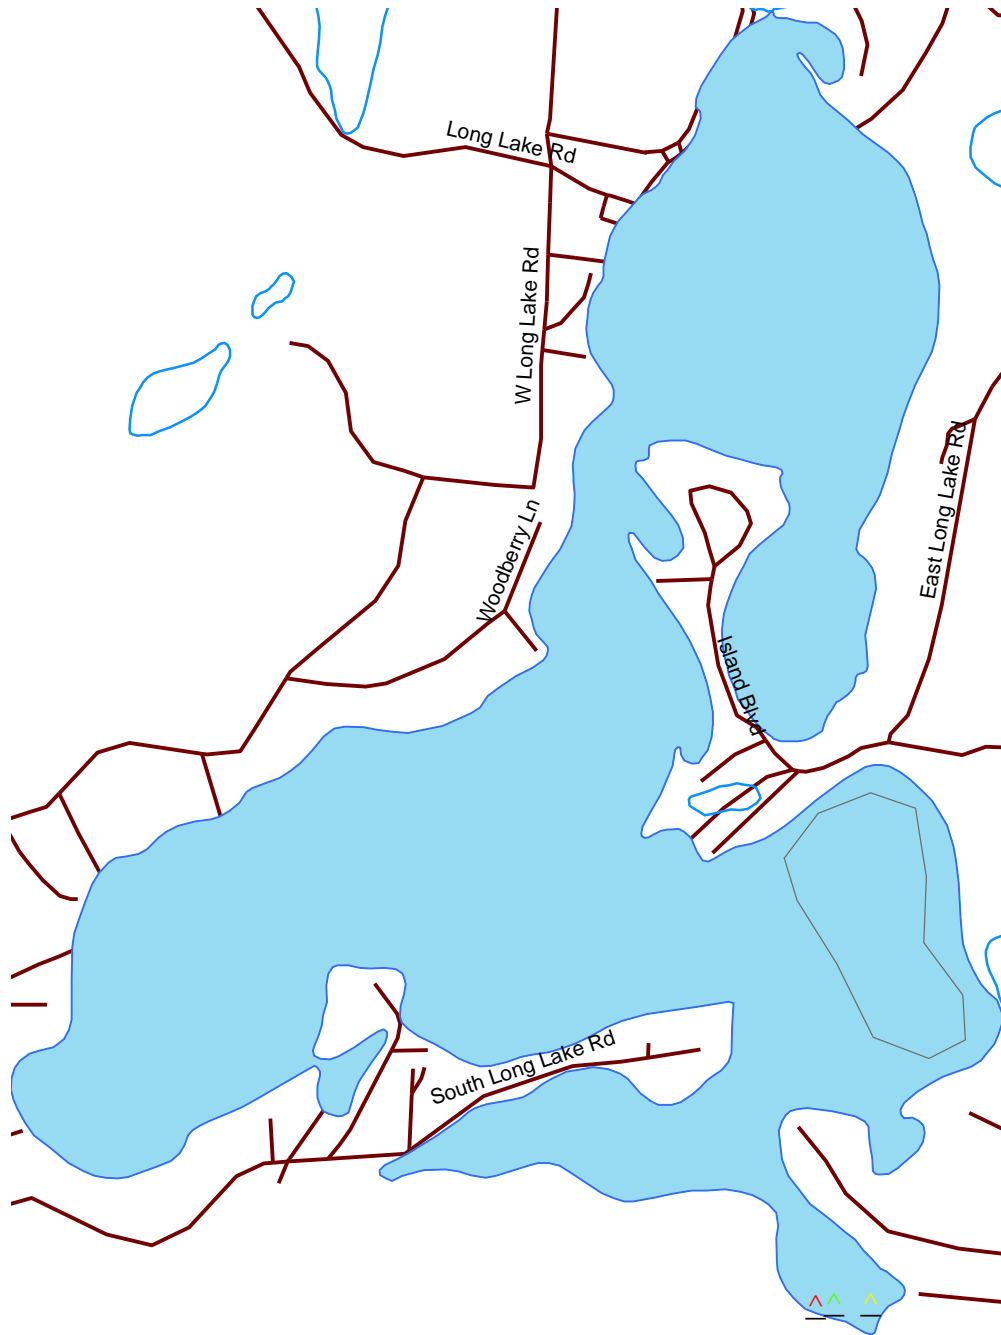

# Long Lake Bayfield 2767100

Nesting Year	
X	1986
X	1987
X	1988
X	1989
C	1990
C	1991
C	1992
C	1993
C	1994
C	1995
C	1996
C	1997
C	1998
C	1999
C	2000
△	2001
△	2002
△	2003
△	2004
△	2005
△	2006
△	2007

Loon Nursery  
 Water  
 Rivers & Streams  
 Roads

Loon Watch  
 Sigurd Olson Environmental Institute  
 Ashland, WI  
 July 1, 2008