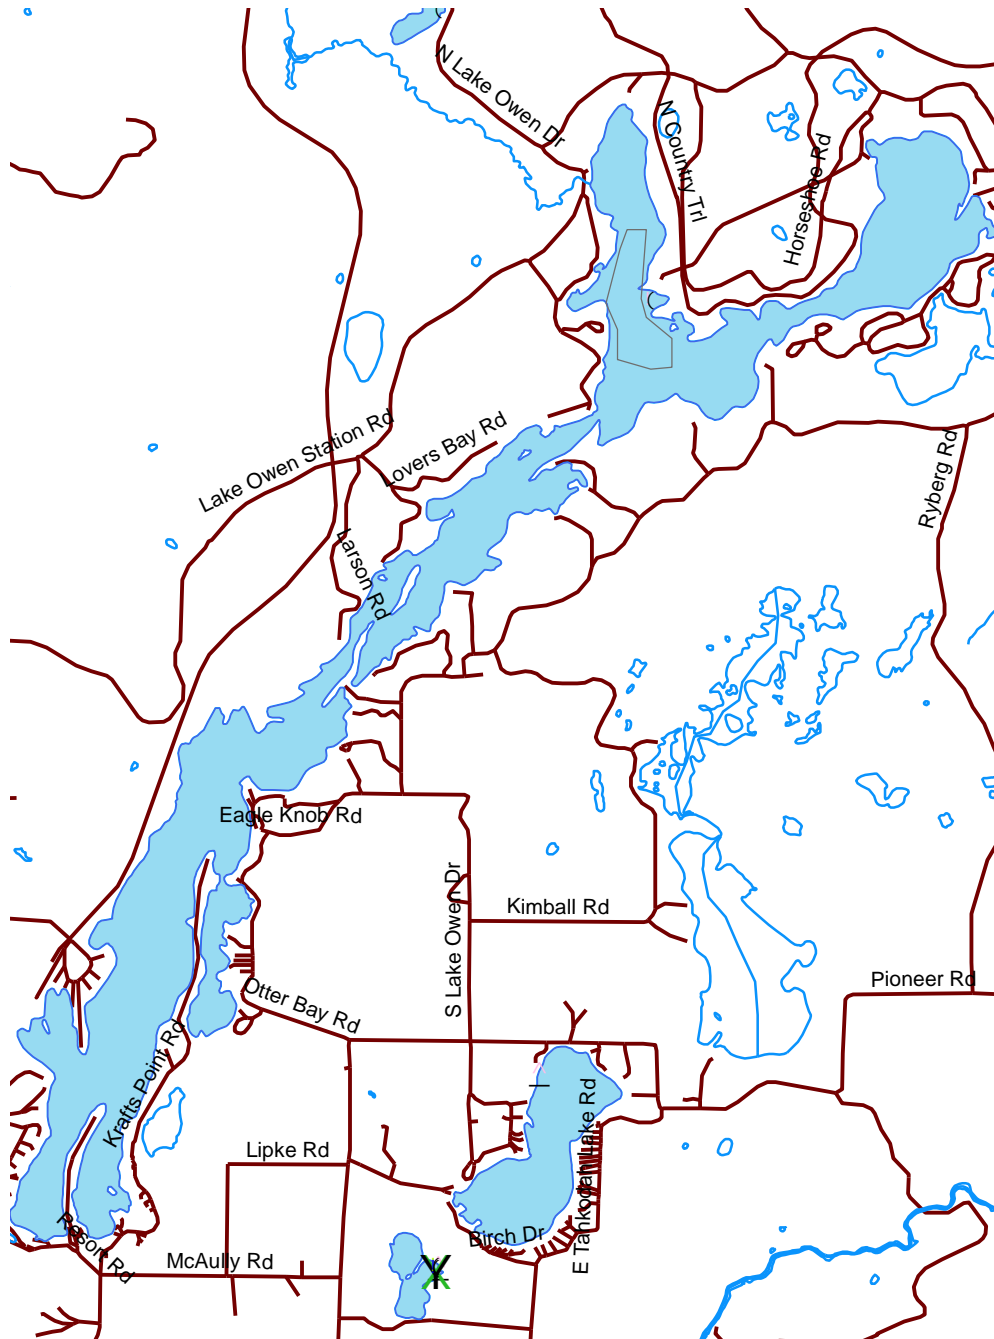

Lake Owen Bayfield 2900200

Nesting Year	(1993	△	2001
X	(1986	△	2002
X	(1987	△	2003
X	(1988	△	2004
X	(1989	△	2005
((1990	△	2006
((1991	△	2007
(△	1992	△	2000

- Loon Nursery
- Water
- Rivers & Streams
- Roads

Loon Watch
Sigurd Olson Environmental Institute
Ashland, WI
July 1, 2008