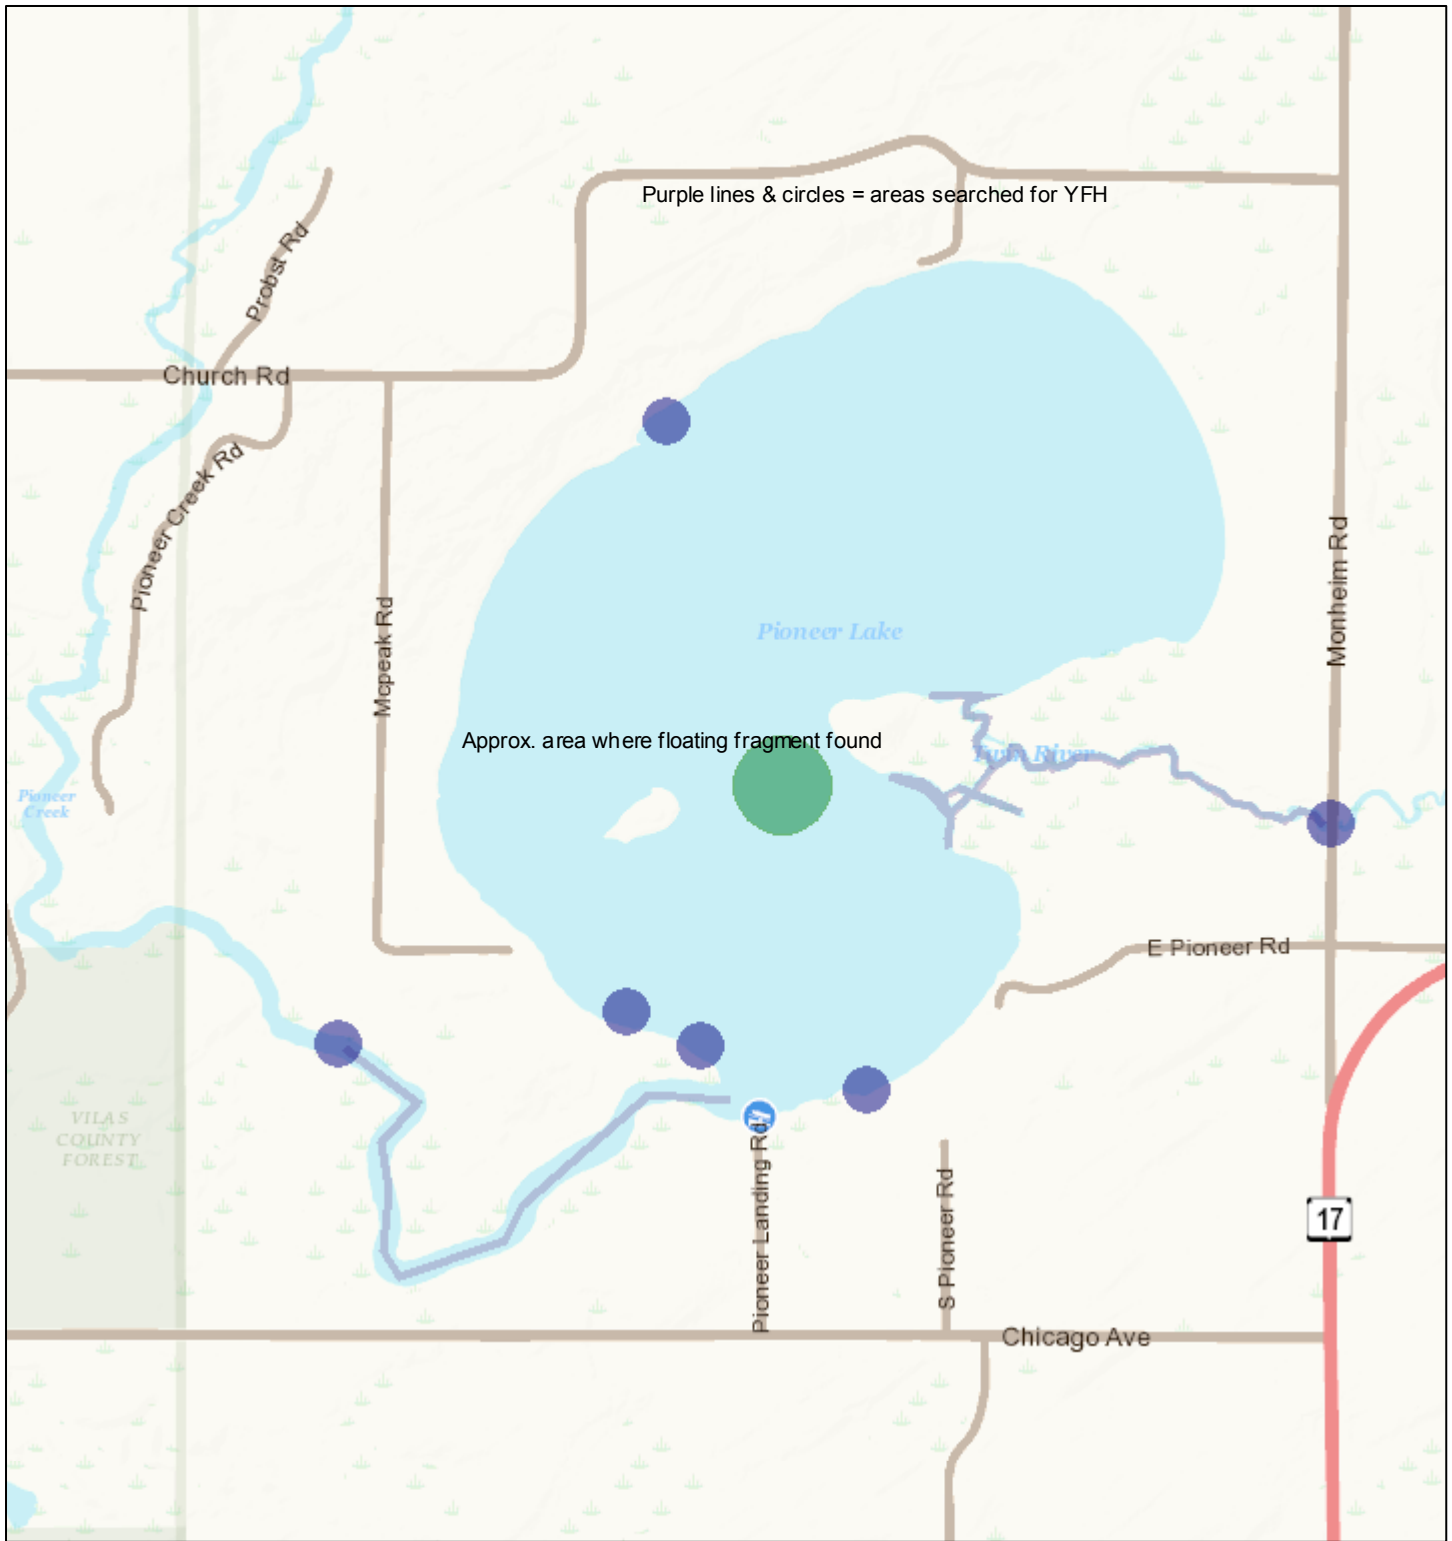

Searched for YFH 9.1.19 or 9.18.19

9/19/2019, 8:12:06 AM

1:15,840

- Airport
- Boat Ramp
- Carry-In Lake Access
- County Highway
- Collector Road
- Local Road
- Resource Road
- US/State Highway

Created by Vilas County Mapping Department