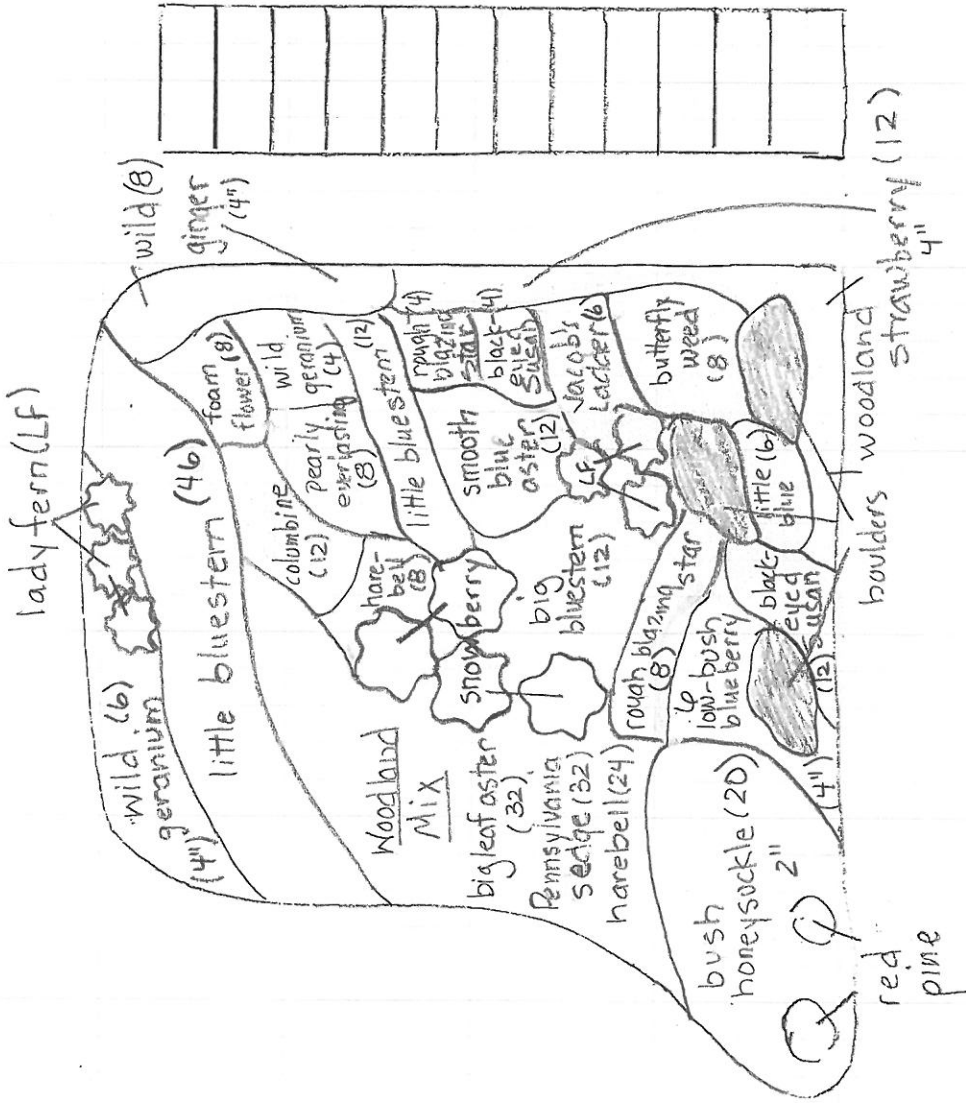

Native Planting

Paul & Geri Howard
 1337 Shady Grove Shores
 Deer Lake

CClemens
 3/31/18