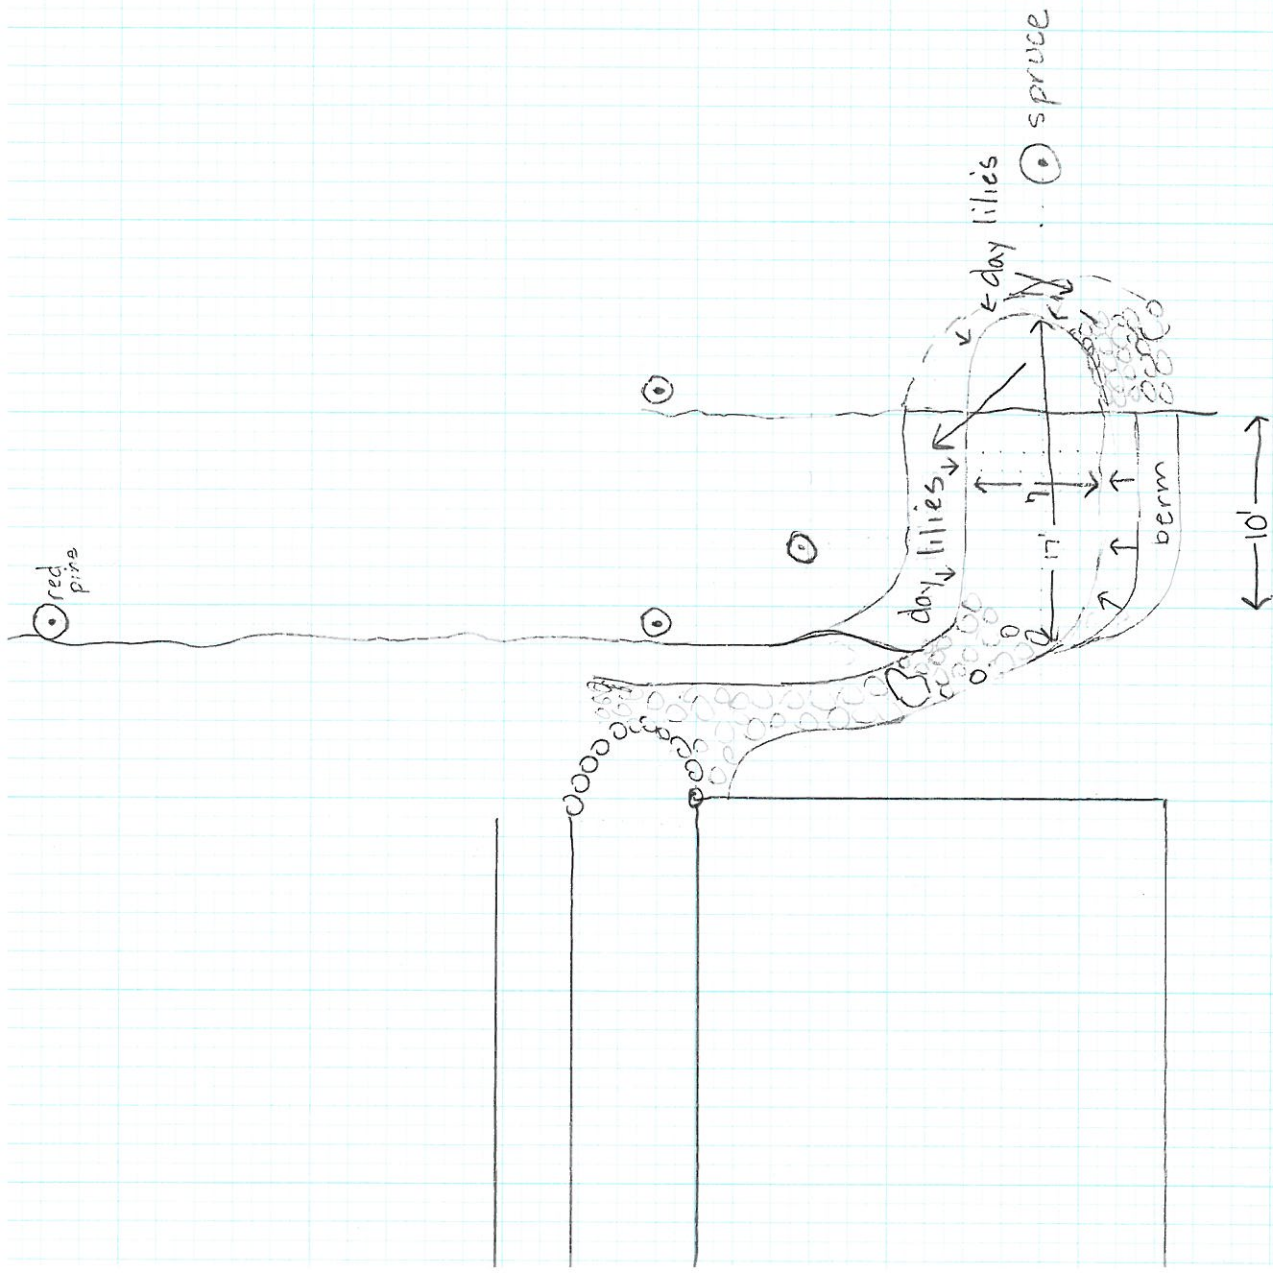

Mary Majors
1670 Patterson Ct

CClemens
9/8/14

Mary Majors
 Rain Garden
 Cross Section

plant berm to lawn grass

Rain Garden Plant List - Majors

	Common Name	Scientific Name	Height	Bloom Time	Bloom Color	
Flowers						
CF	Cardinal flower	<i>Lobelia cardinalis</i>	to 36 inches	July to October	Red	
WG	Wild geranium	<i>Geranium maculatum</i>	18 inches	May to June	Pink	
FSS	False solomon's seal	<i>Smilacina racemosa</i>	to 36 inches	May to July	White	
JL	Jacob's ladder	<i>Polemonium reptans</i>	18 inches	May to June	Blue	
BF	Blue flag iris	<i>Iris versicolor</i>	to 36 inches	June to July	Blue	
Ferns						
CN	Cinnamon fern	<i>Osmundo cinnamomes</i>	36 in	None	None	sub
LF	Lady fern	<i>Athyrium filix-femina</i>	24 in	None	None	
OF	Ostrich fern	<i>Matteuccia struthiopteris</i>	24 in	None	None	
Sedges and Grasses						
FS	Fox Sedge	<i>Carex vulpinoidea</i>	12 to 36 in	NA	NA	

Rain Garden Plant Quantities - Majors

	Common Name	Scientific Name	Seedlings	2" Pots	3" Pots	4-6" Pots
Flowers						
CF	Cardinal flower	<i>Lobelia cardinalis</i>		6		
WG	Wild geranium	<i>Geranium maculatum</i>			12	
FSS	False solomon's seal	<i>Smilacina racemosa</i>				4
JL	Jacob's ladder	<i>Polemonium reptans</i>		6		
BF	Blue flag iris	<i>Iris versicolor</i>			8	
Ferns						
CF	Cinnamon fern	<i>Osmundo cinnamomes</i>				
LF	Lady fern	<i>Athyrium filix-femina</i>				3
OF	Ostrich fern	<i>Matteuccia struthiopteris</i>				6
Sedges and Grasses						
FS	Fox Sedge	<i>Carex vulpinoidea</i>		14		
			0	26	20	9

Plant 2" pots with 14" spacing with 12" spacing

Plant 3 inch pots with 16" spacing

Plant 6 inch pots with 18-24" spacing

Pot sizes can be substituted with spacing indicated

Project Quantities

Majors
1670 Patterson Ct.