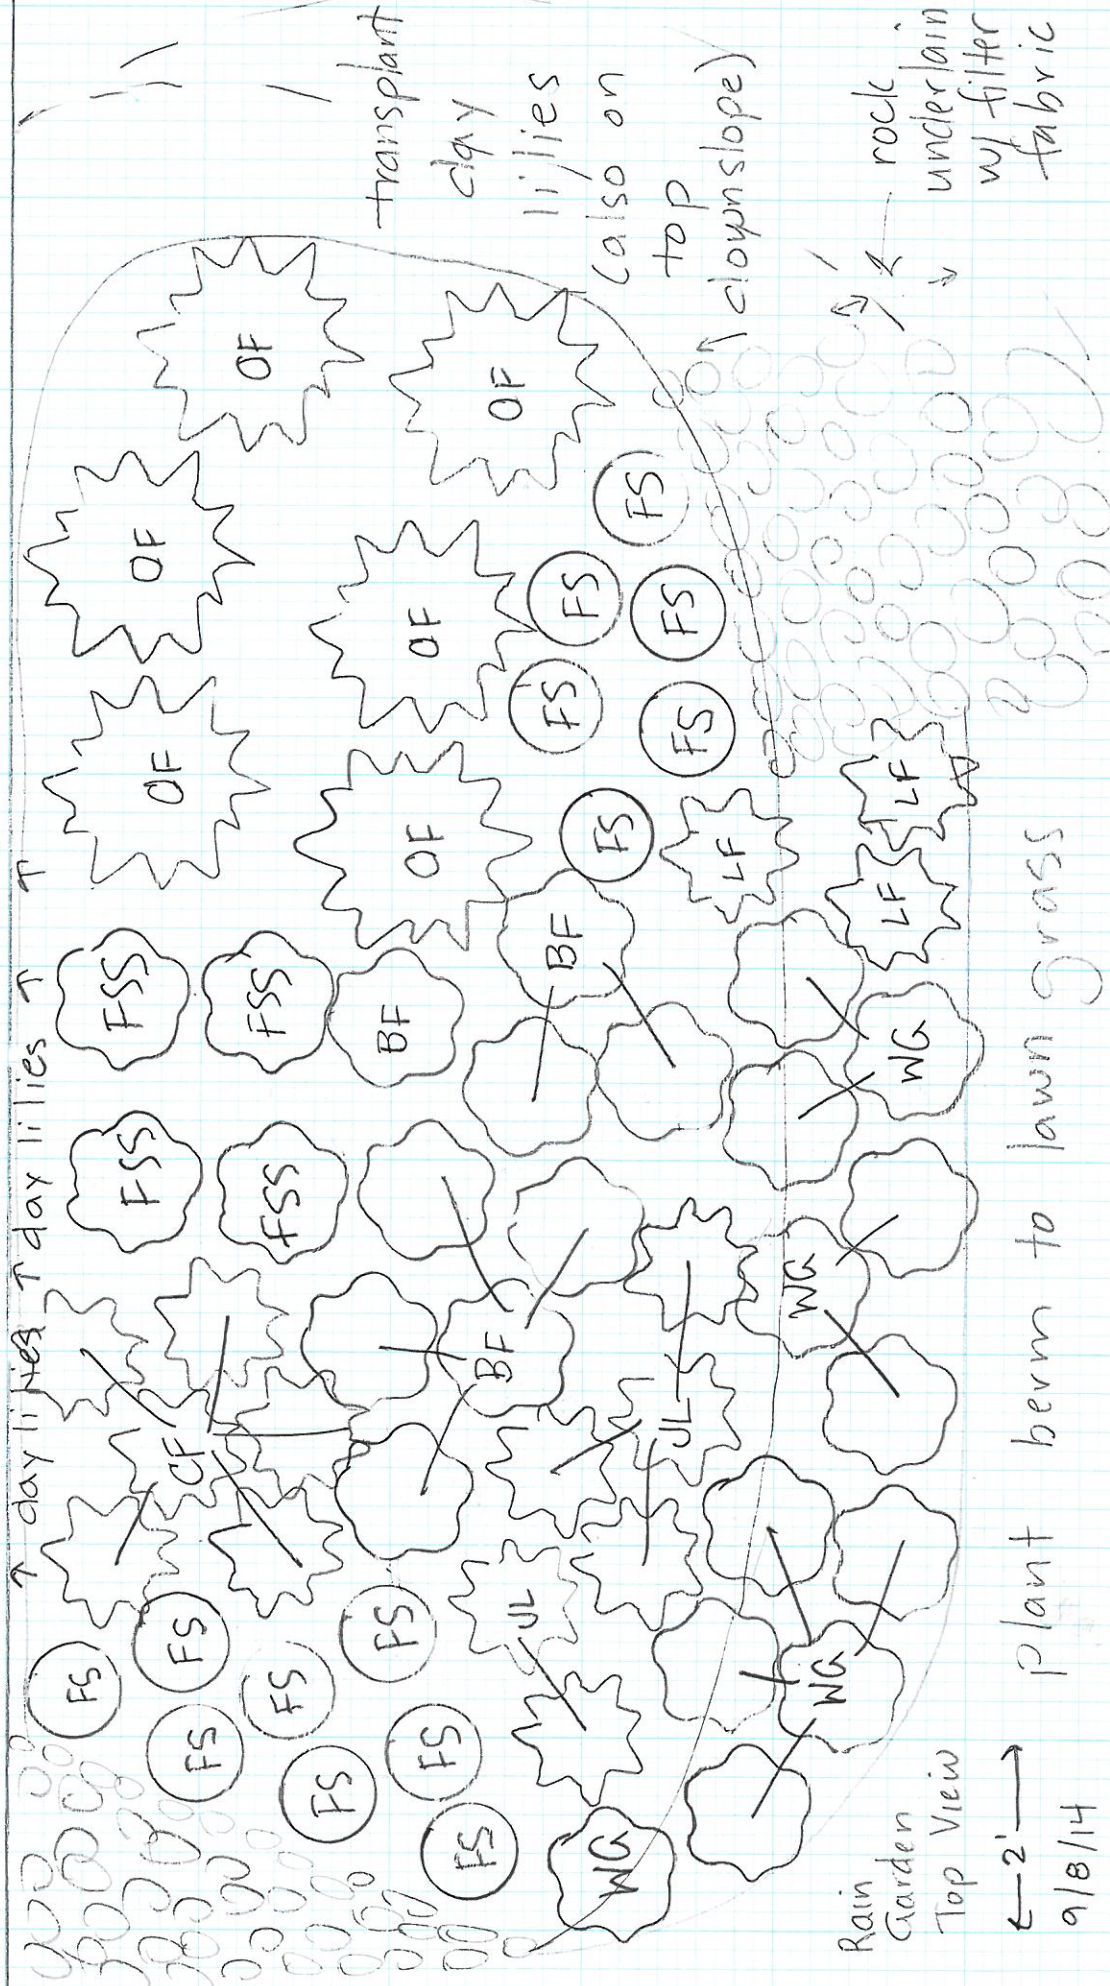

Mary Majors
1670 Patterson Ct

CClemens
9/8/14

Mary Majors
 Rain Garden
 Cross Section

plant berm to lawn grass

Rain Garden Plant List - Majors

	Common Name	Scientific Name	Height	Bloom Time	Bloom Color	
Flowers						
CF	Cardinal flower	<i>Lobelia cardinalis</i>	to 36 inches	July to October	Red	
WG	Wild geranium	<i>Geranium maculatum</i>	18 inches	May to June	Pink	
FSS	False solomon's seal	<i>Smilacina racemosa</i>	to 36 inches	May to July	White	
JL	Jacob's ladder	<i>Polemonium reptans</i>	18 inches	May to June	Blue	
BF	Blue flag iris	<i>Iris versicolor</i>	to 36 inches	June to July	Blue	
Ferns						
CN	Cinnamon fern	<i>Osmundo cinnamomes</i>	36 in	None	None	sub
LF	Lady fern	<i>Athyrium filix-femina</i>	24 in	None	None	
OF	Ostrich fern	<i>Matteuccia struthiopteris</i>	24 in	None	None	
Sedges and Grasses						
FS	Fox Sedge	<i>Carex vulpinoidea</i>	12 to 36 in	NA	NA	

Rain Garden Plant Quantities - Majors

	Common Name	Scientific Name	Seedlings	2" Pots	3" Pots	4-6" Pots
Flowers						
CF	Cardinal flower	<i>Lobelia cardinalis</i>		6		
WG	Wild geranium	<i>Geranium maculatum</i>			12	
FSS	False solomon's seal	<i>Smilacina racemosa</i>				4
JL	Jacob's ladder	<i>Polemonium reptans</i>		6		
BF	Blue flag iris	<i>Iris versicolor</i>			8	
Ferns						
CF	Cinnamon fern	<i>Osmundo cinnamomes</i>				
LF	Lady fern	<i>Athyrium filix-femina</i>				3
OF	Ostrich fern	<i>Matteuccia struthiopteris</i>				6
Sedges and Grasses						
FS	Fox Sedge	<i>Carex vulpinoidea</i>		14		
			0	26	20	9

Plant 2" pots with 14" spacing with 12" spacing

Plant 3 inch pots with 16" spacing

Plant 6 inch pots with 18-24" spacing

Pot sizes can be substituted with spacing indicated

Project Quantities

Majors
1670 Patterson Ct.