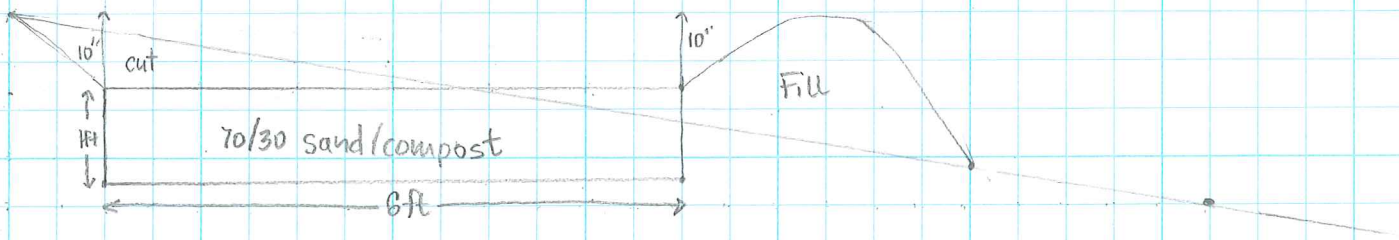

house

← design size  
61.44 ft<sup>2</sup>

Maple  
(clump)

Ironwood

Red.  
pine

Completed by:  
Kathelin Holm  
8/28/13

Rain garden

Jake

Mike Krieg 1731 Tanglewood Trail  
16% slope Rain garden

1 square = .5 ft

1 square = 1 ft