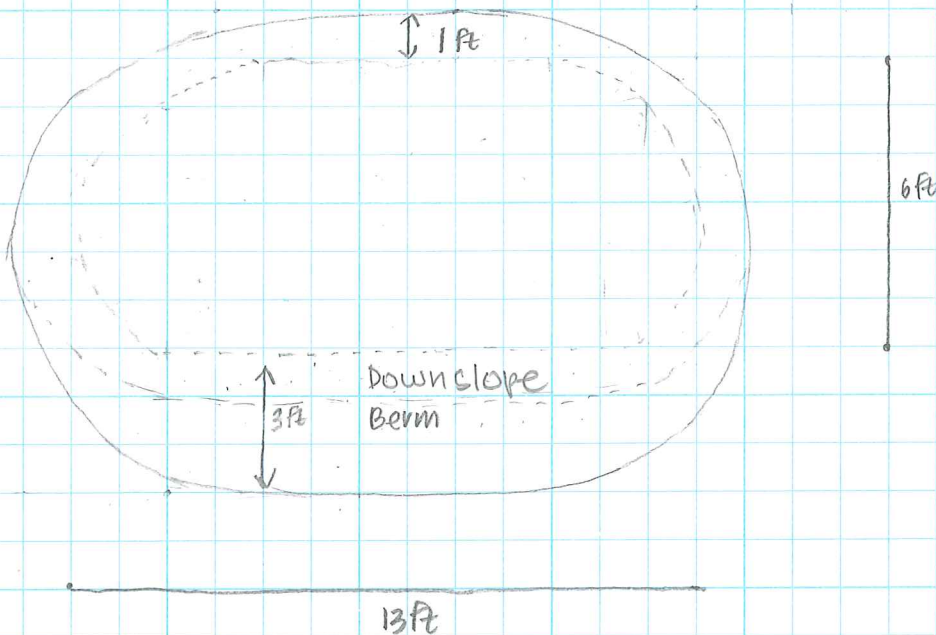

Mike Krieg  
1731 Tanglewood Trail

Long Lake, Centuria

952-846-8472

↑ North

Shady site  
slope = 16.35%

silt to 18 inches

1 square = 2 ft

roof 16x24 ft =  
384 ft<sup>2</sup>

house

← design size  
61.44 ft<sup>2</sup>

Maple  
(clump)

Ironwood

Red.  
pine

Completed by:  
Kathelin Holm  
8/28/13

Rain garden

Jake

Mike Krieg 1731 Tanglewood Trail  
16% slope Rain garden

1 square = .5 ft

1 square = 1 ft

Downslope: Jacob's ladder, 12 plants

14-16" spacing False Solomon's seal, 12 plants

Berm: Pennsylvania sedge, 24 plants

1" spacing