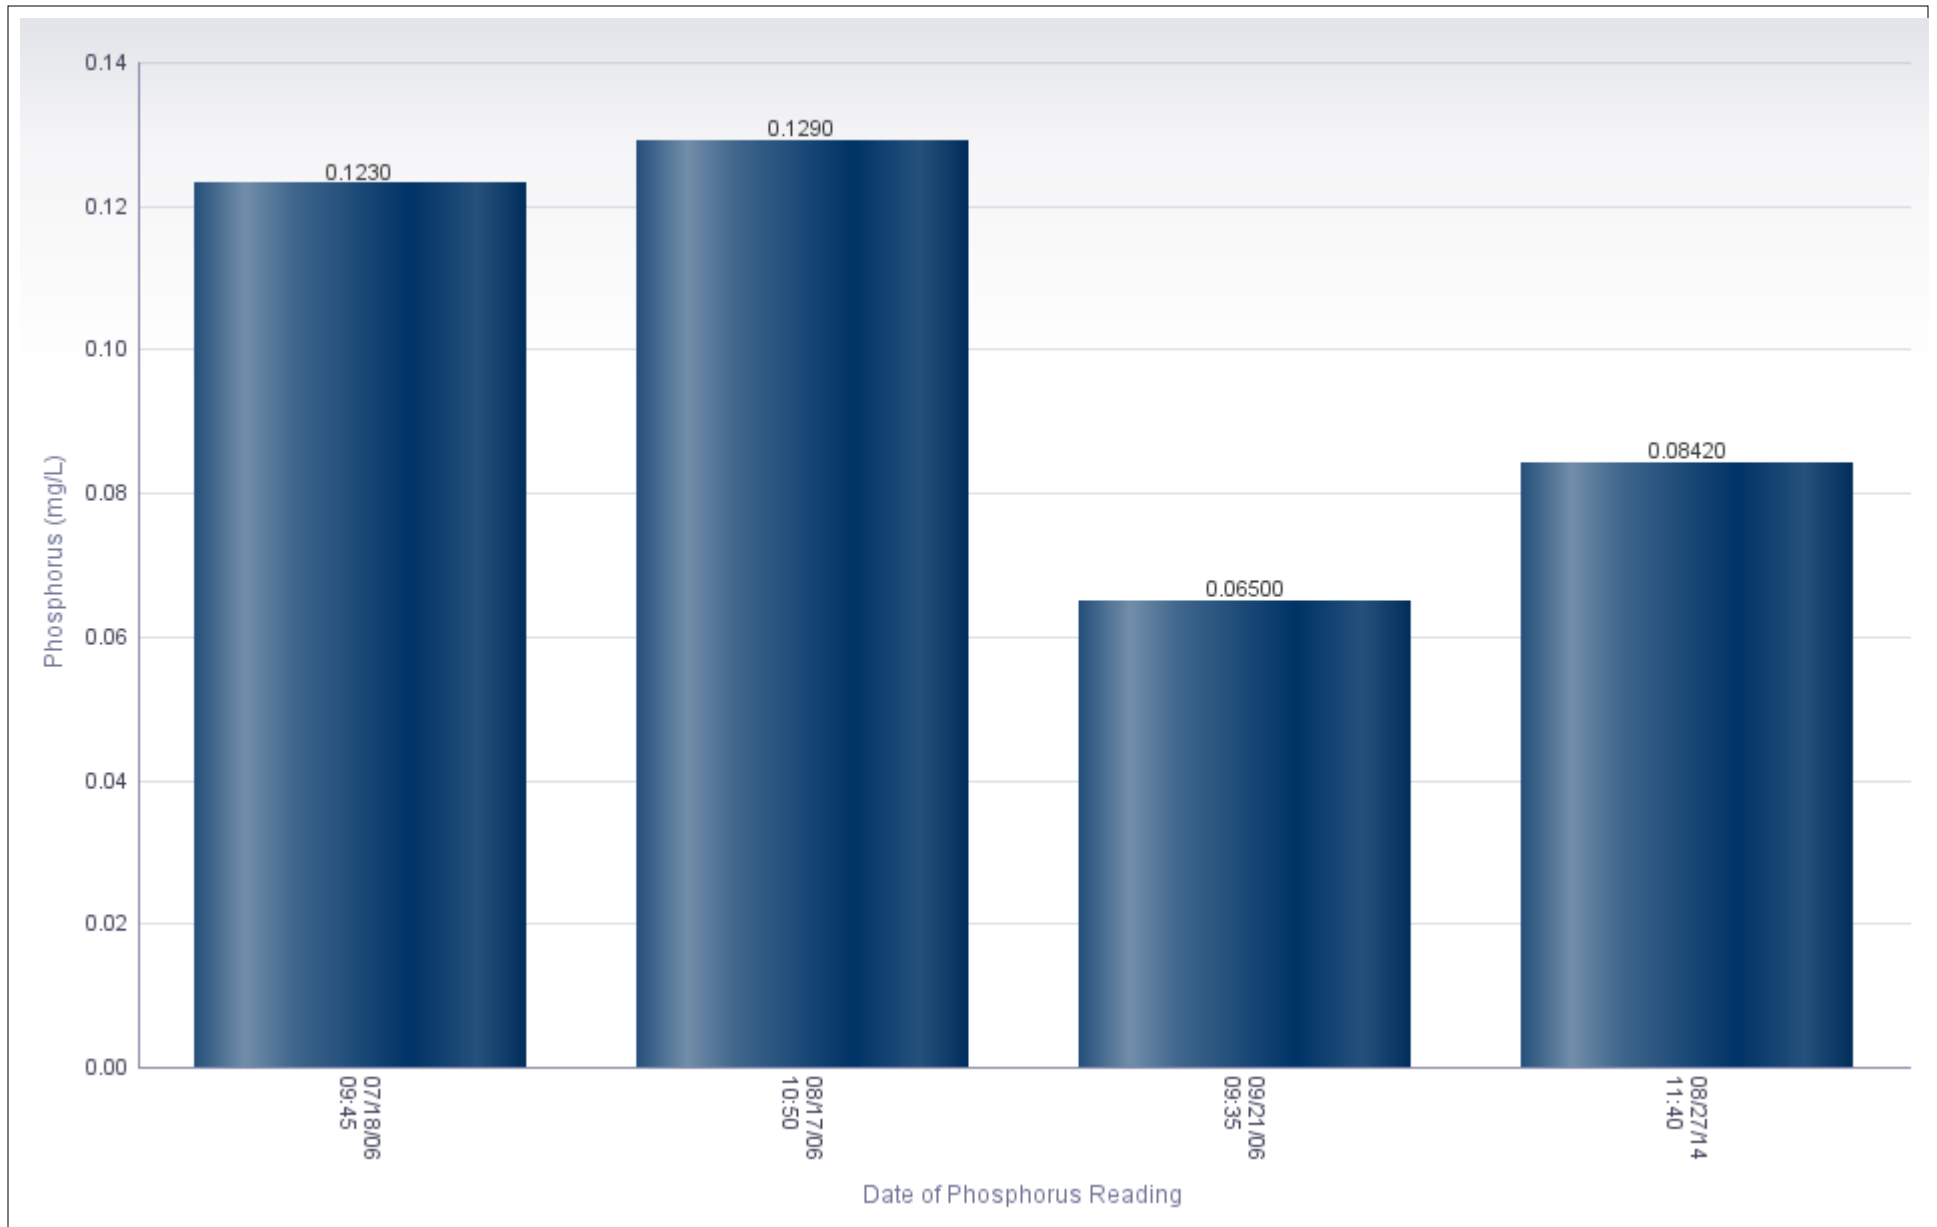

Station ID: 10012307

Start Date: 01/01/1990 00:00

Station Name: Bark River at Hwy 67

End Date: 01/04/2018 00:00

SWIMS: Total Phosphorus for a Monitoring Station