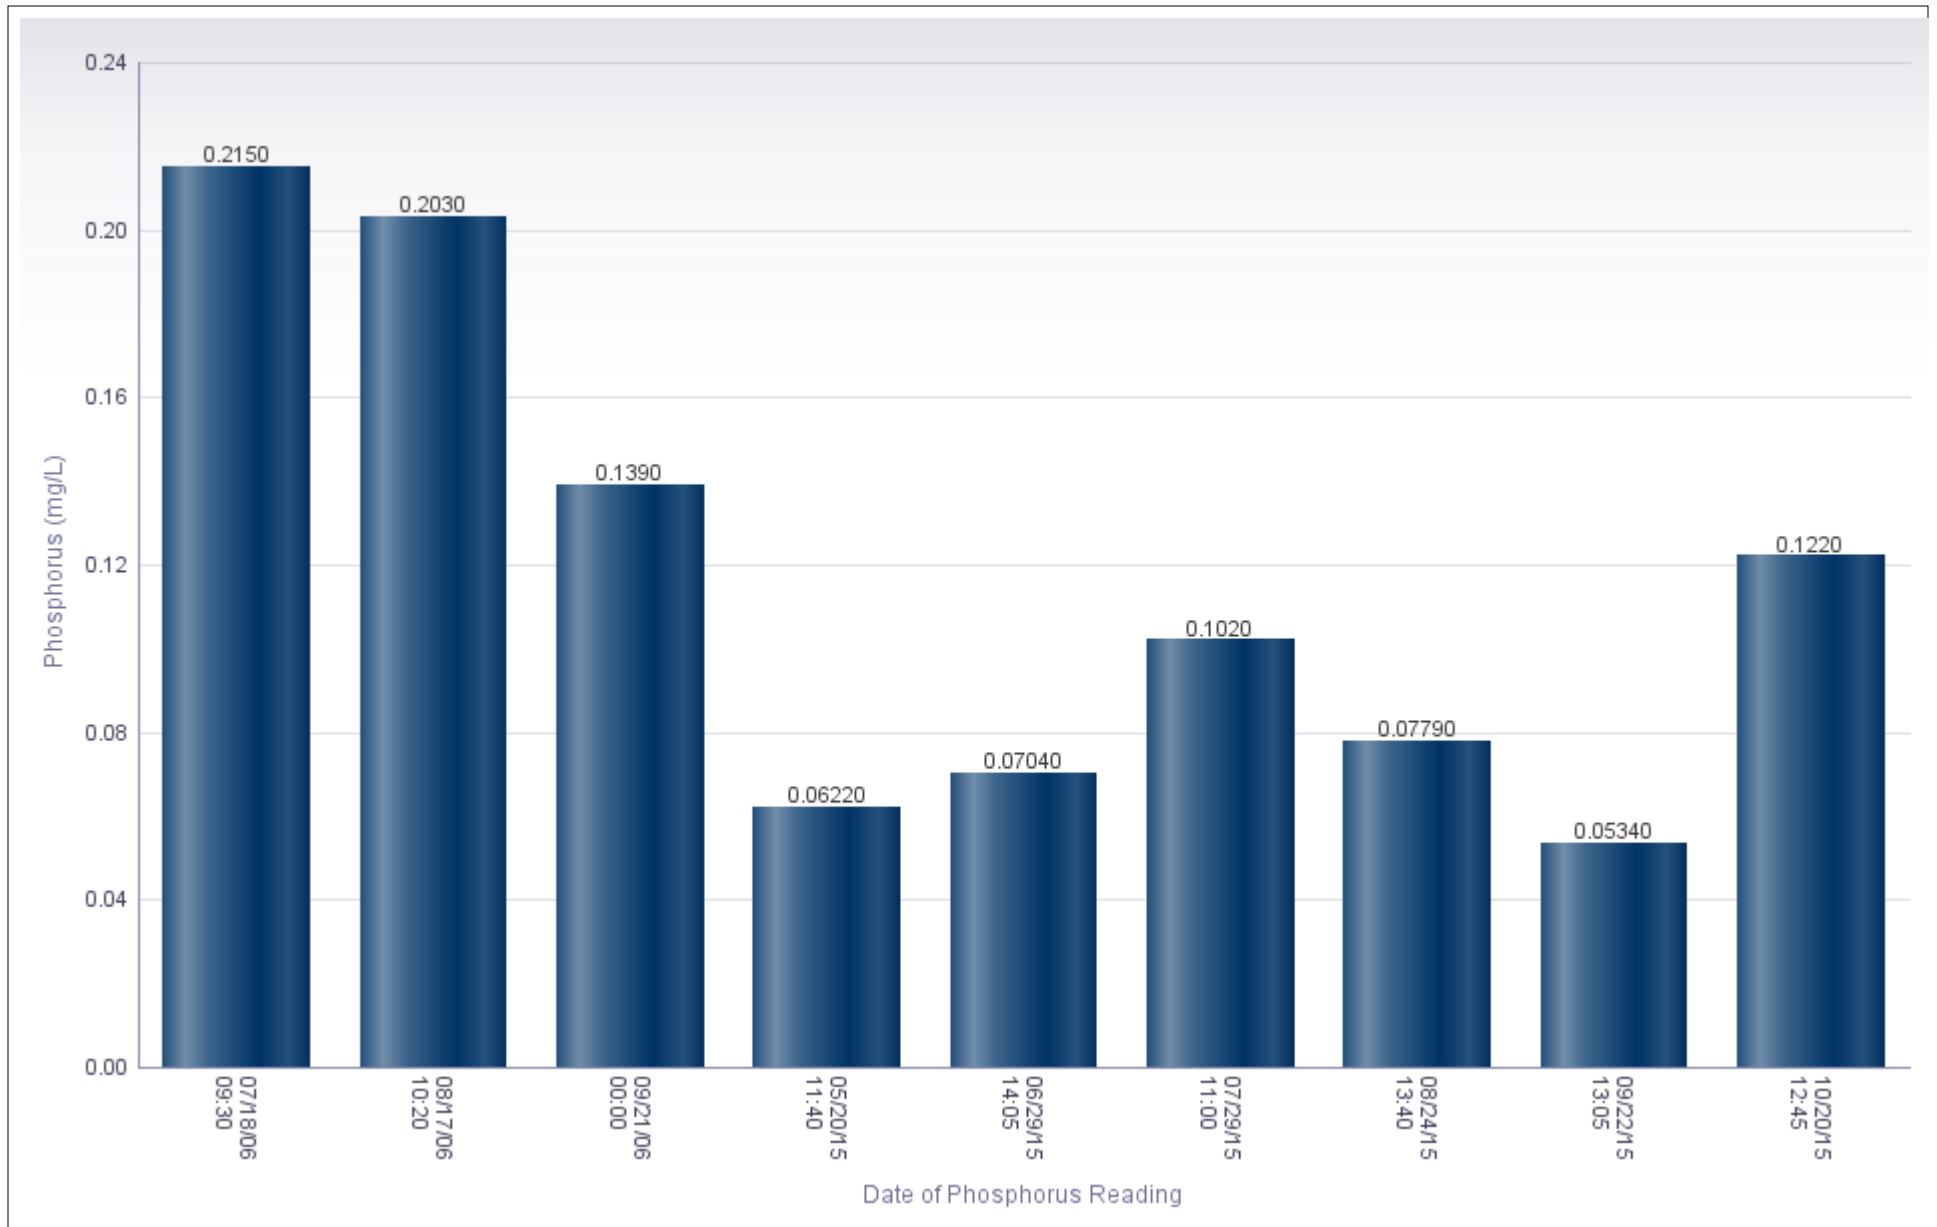

Station ID: 683025

Start Date: 01/01/2000 00:00

Station Name: Bark River at East Sth 18 Bridge

End Date: 01/04/2018 00:00

SWIMS: Total Phosphorus for a Monitoring Station