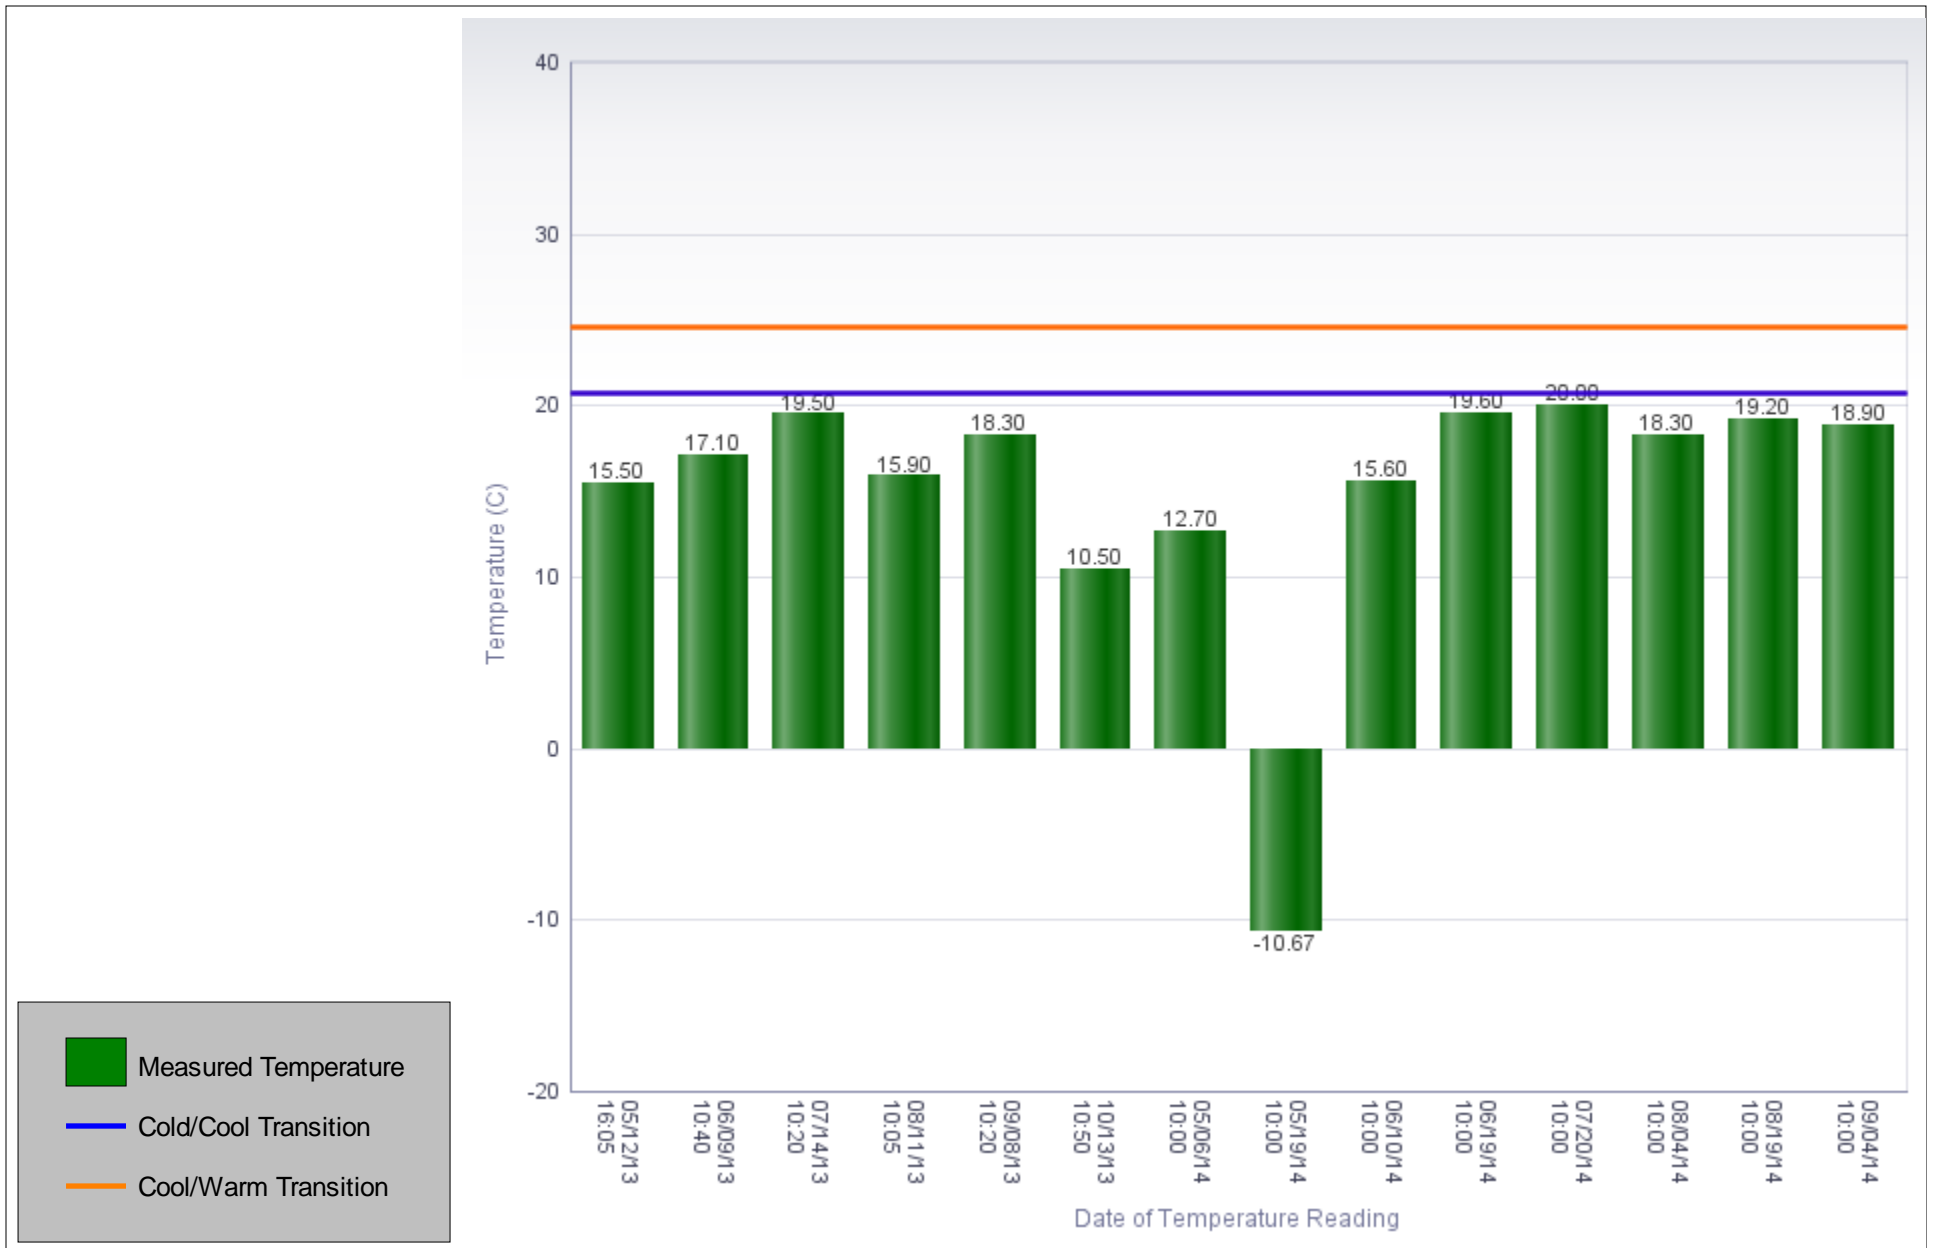

Designated Use: Default FAL

Natural Community: Cool-Cold Headwater, Cool-Warm Headwater

Station ID: 283213

Start Date: 01/01/2013 00:00

Station Name: Lake Ripley - Trib Ripley Rd

End Date: 02/05/2017 00:00

SWIMS: Temperature for a Monitoring Station