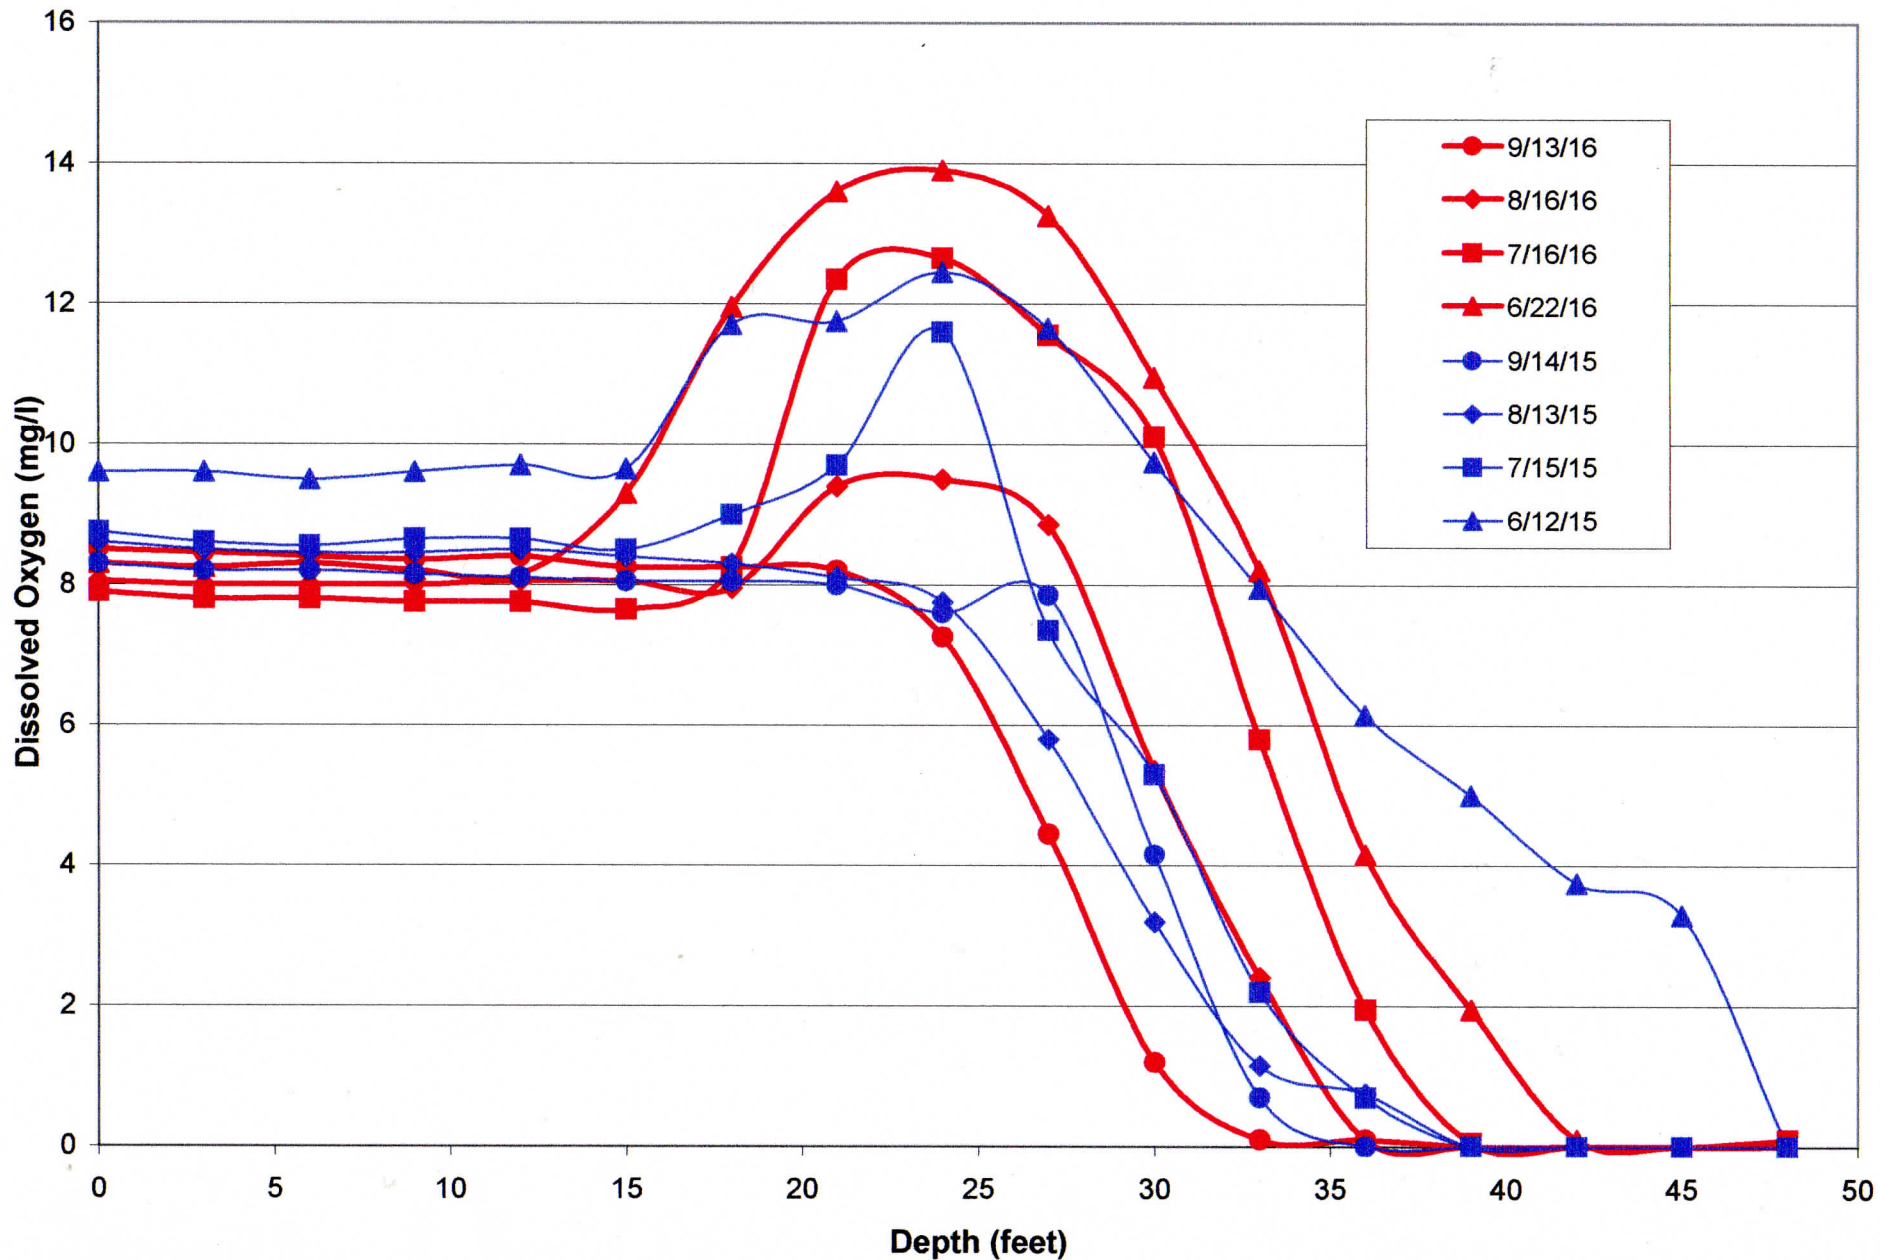

# 2015 - 2016 Bass Lake Dissolved Oxygen Profiles

Updated 10/17/2016