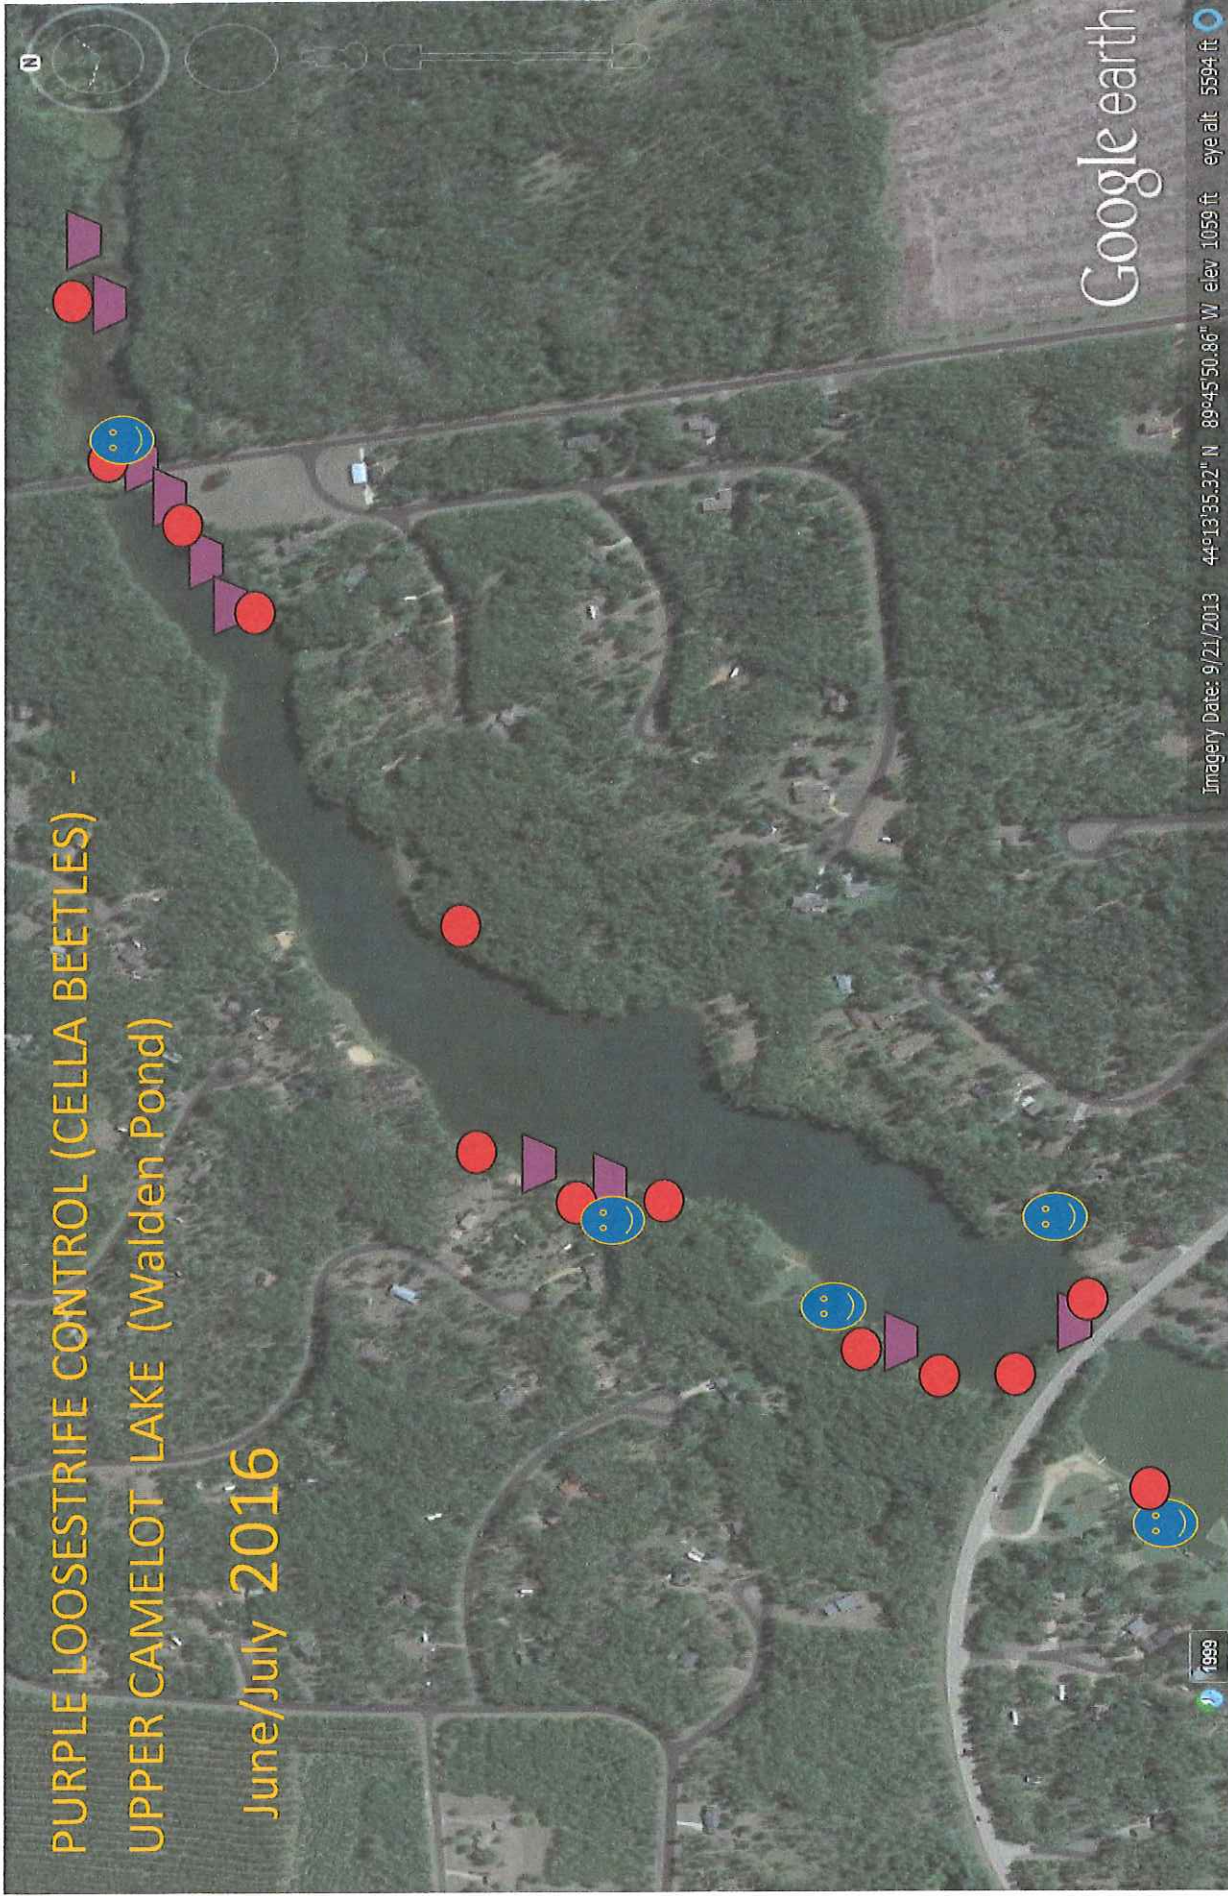

PURPLE LOOSESTRIFE CONTROL (CELLA BEETLES) -

UPPER CAMELOT LAKE (Walden Pond)

June/July 2016

Cella Beetles Released    Prior Year Cella Beetles/Damage Observed    Loosestrife Found/Flowers Removed