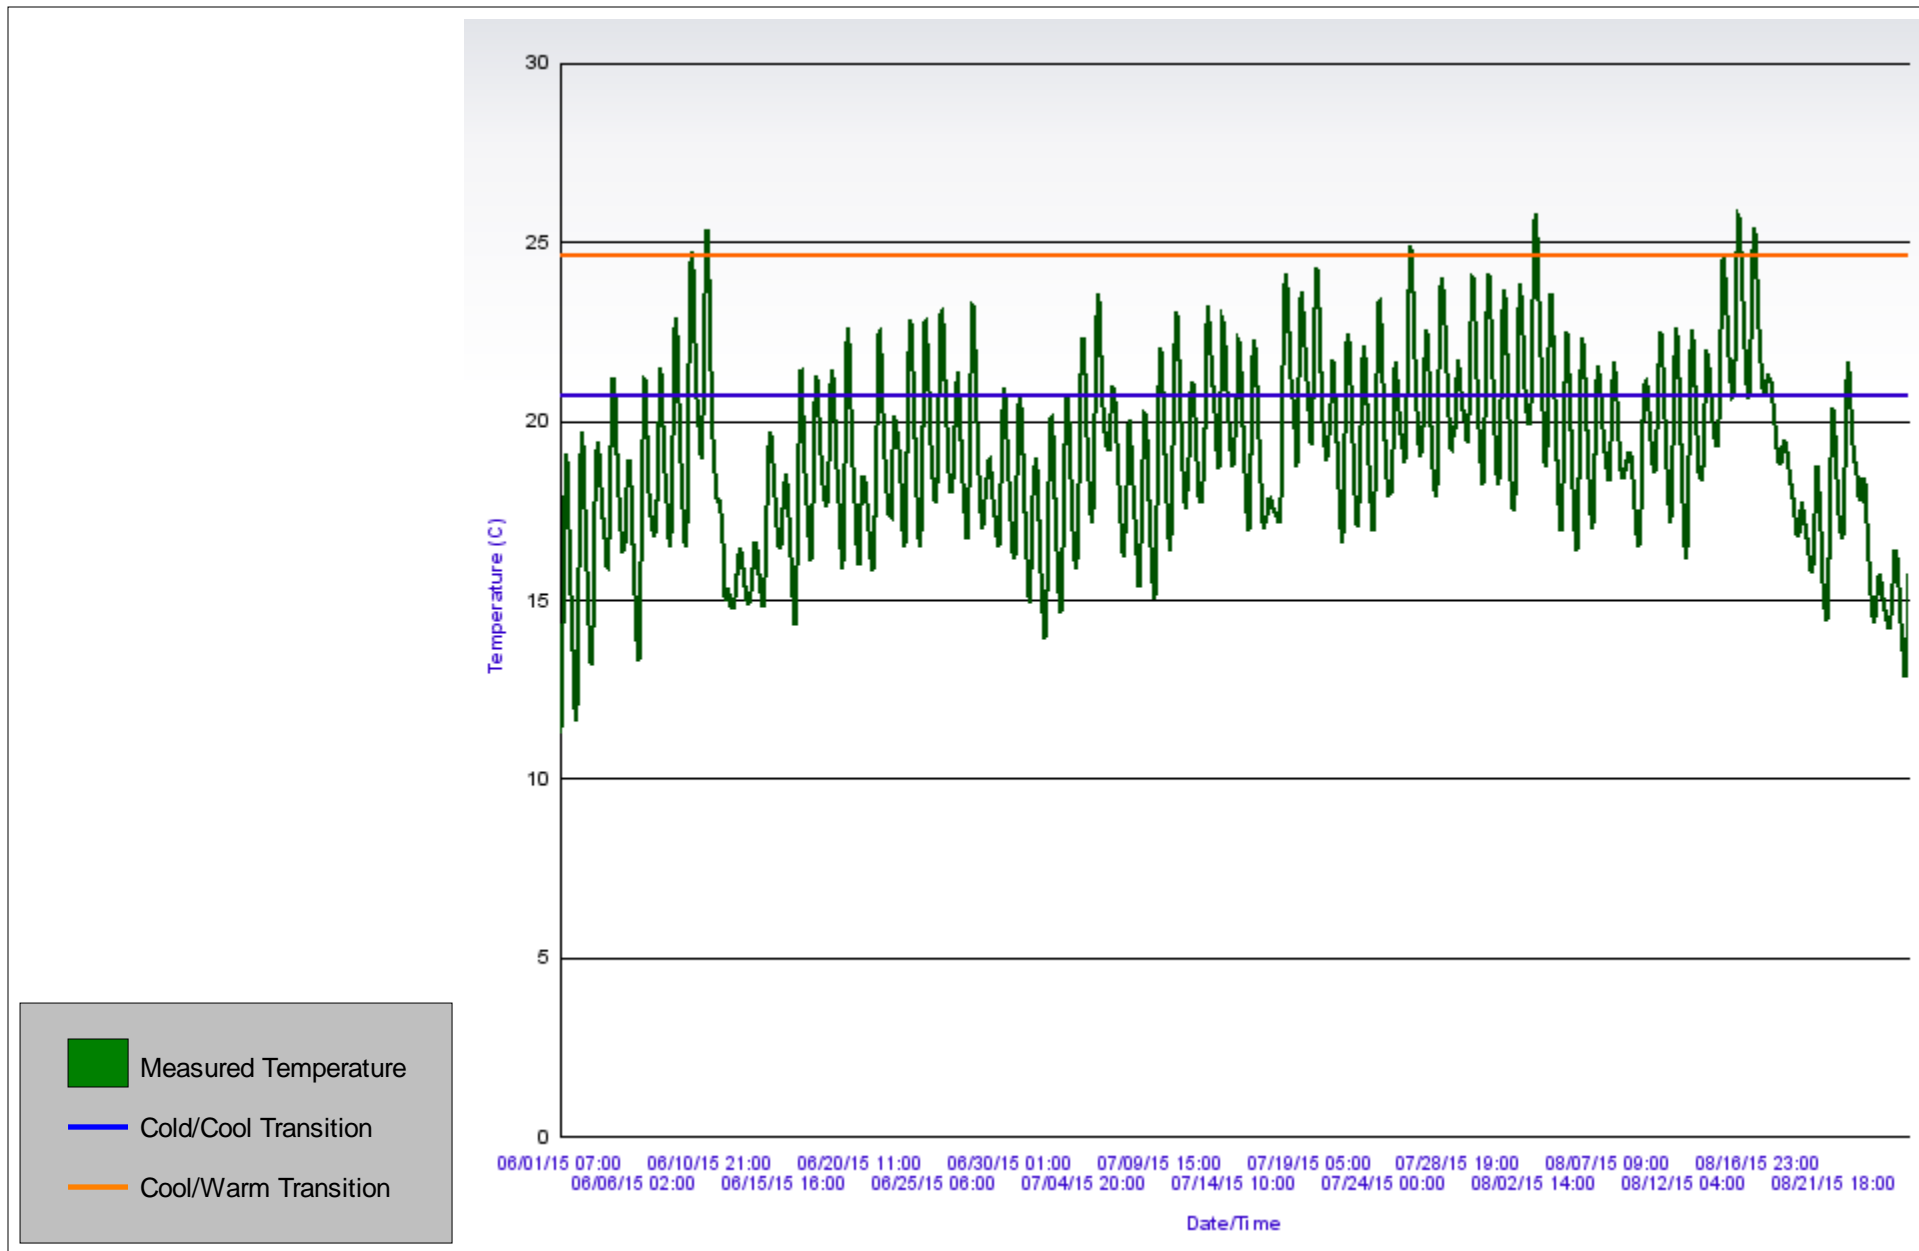

Designated Use: Default FAL

Natural Community: Cool-Cold Headwater

Station ID: 633179

Fieldwork Event Start: 06/01/2015 07:00

Station Name: Beaver Creek - US Kouba Valley Rd.

Fieldwork Event End: 08/26/2015 13:00

SWIMS: Temperature for a Selected Fieldwork Event