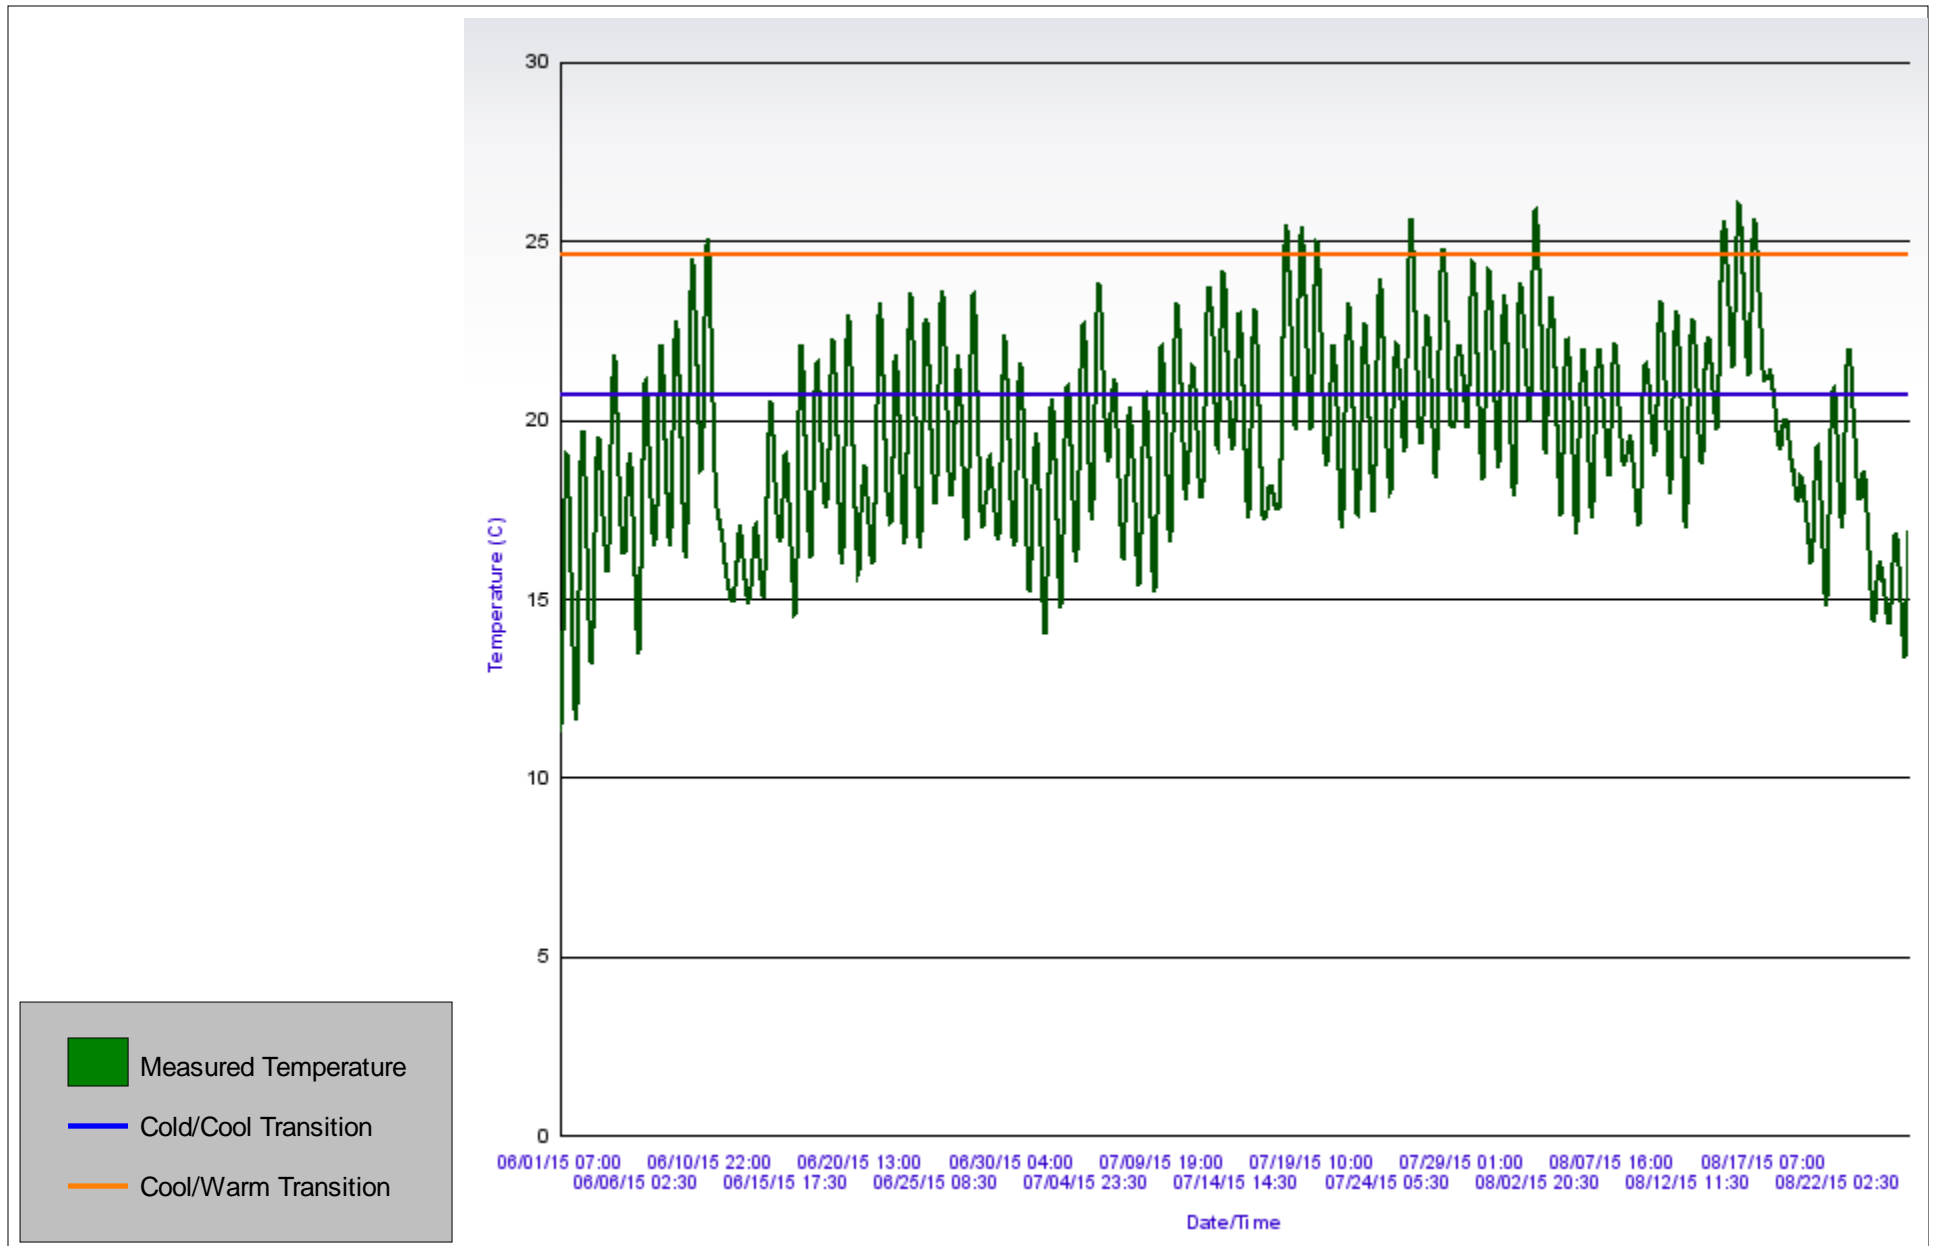

Designated Use: Default FAL

Natural Community: Cool-Cold Headwater

Station ID: 10015731

Fieldwork Event Start: 06/01/2015 07:00

Station Name: South Branch Baraboo River - 50 Yds Downstream Of Bridge Onkouba Vall

Fieldwork Event End: 08/26/2015 13:30

SWIMS: Temperature for a Selected Fieldwork Event