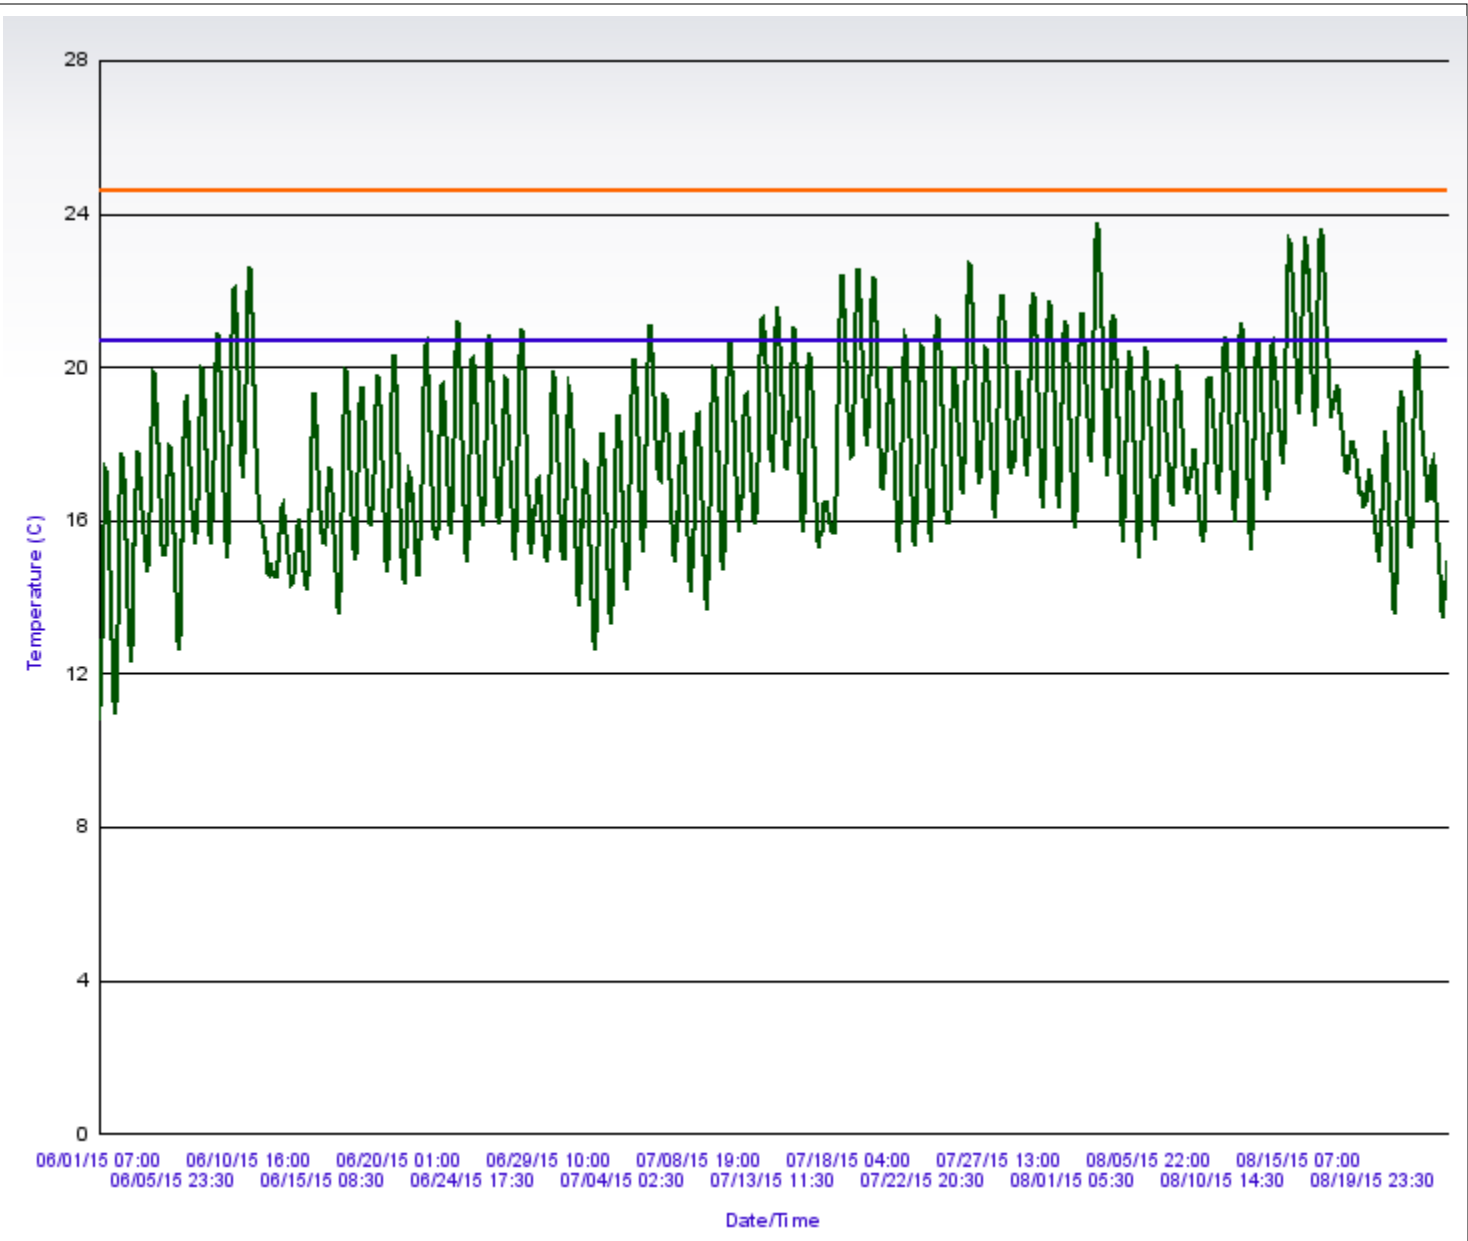

Designated Use: Default FAL

Natural Community: Cool-Cold Headwater

Station ID: 10043634

Fieldwork Event Start: 06/01/2015 07:00

Station Name: Unnamed (Dilly Creek) US STH. 33

Fieldwork Event End: 08/24/2015 13:30

Legend:

- Measured Temperature (Green line)
- Cold/Cool Transition (Blue line)
- Cool/Warm Transition (Orange line)

SWIMS: Temperature for a Selected Fieldwork Event