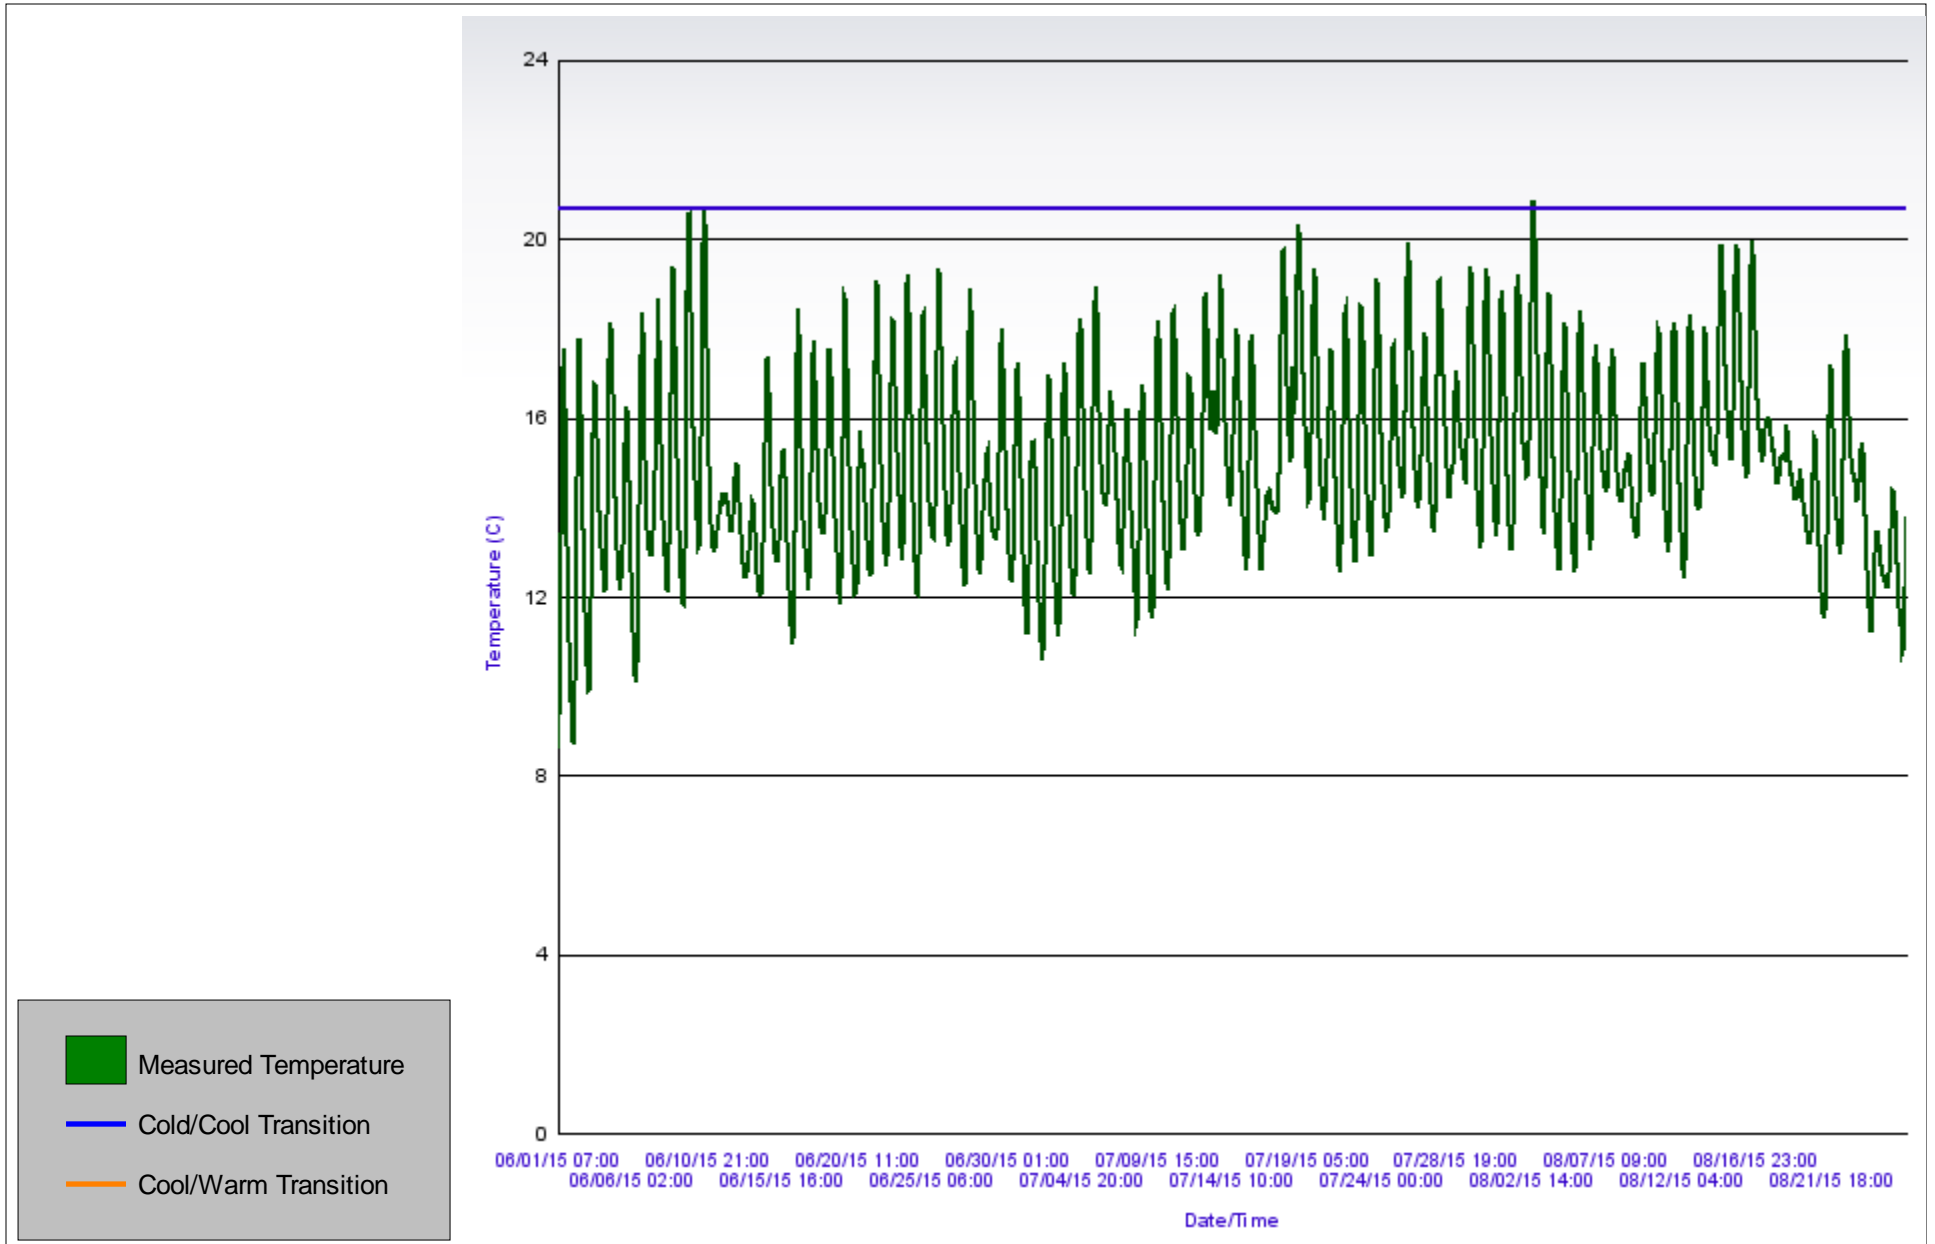

Designated Use: Default FAL

Natural Community: Cool-Cold Headwater, Cool-Cold Mainstem

Station ID: 10011291

Fieldwork Event Start: 06/01/2015 07:00

Station Name: West Branch Baraboo River - West Branch Baraboo River Station #3 100m I

Fieldwork Event End: 08/26/2015 12:30

SWIMS: Temperature for a Selected Fieldwork Event