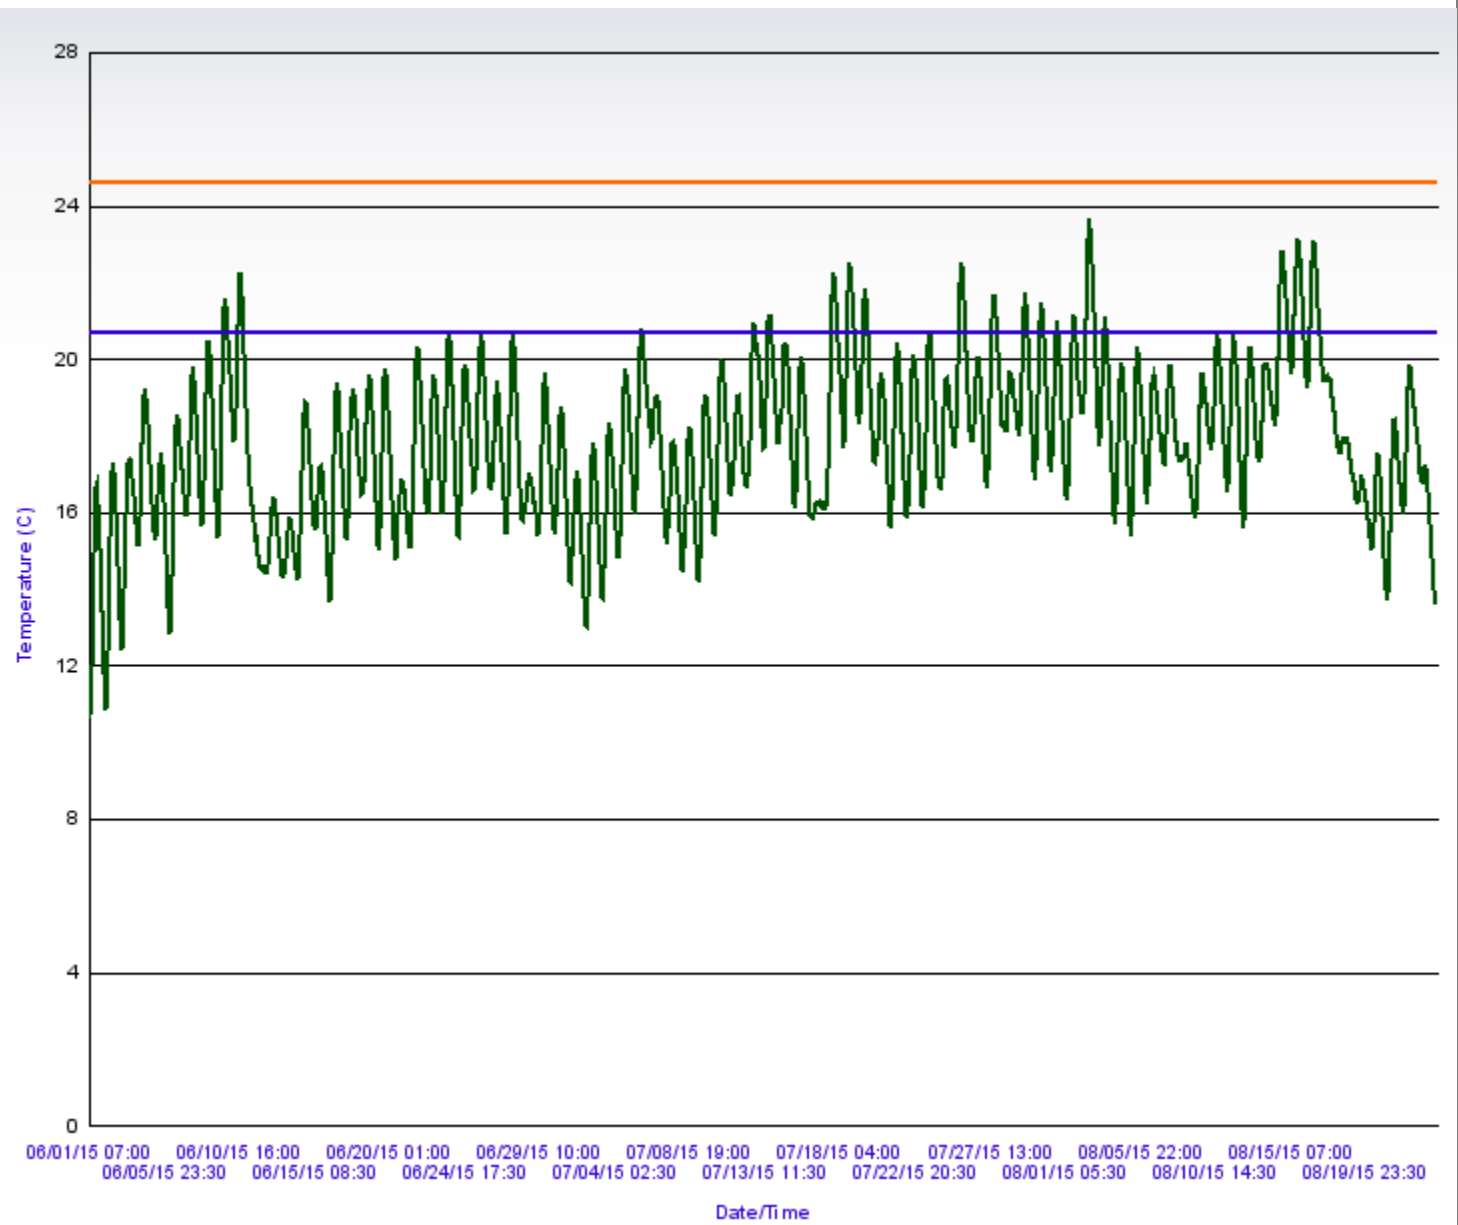

Designated Use: Default FAL

Natural Community: Cool-Cold Headwater, Cool-Cold Mainstem

Station ID: 10017181

Fieldwork Event Start: 06/01/2015 07:00

Station Name: West Branch Baraboo at Sebranek Road

Fieldwork Event End: 08/24/2015 10:30

Legend:

- Measured Temperature (Green square)
- Cold/Cool Transition (Blue line)
- Cool/Warm Transition (Orange line)

SWIMS: Temperature for a Selected Fieldwork Event