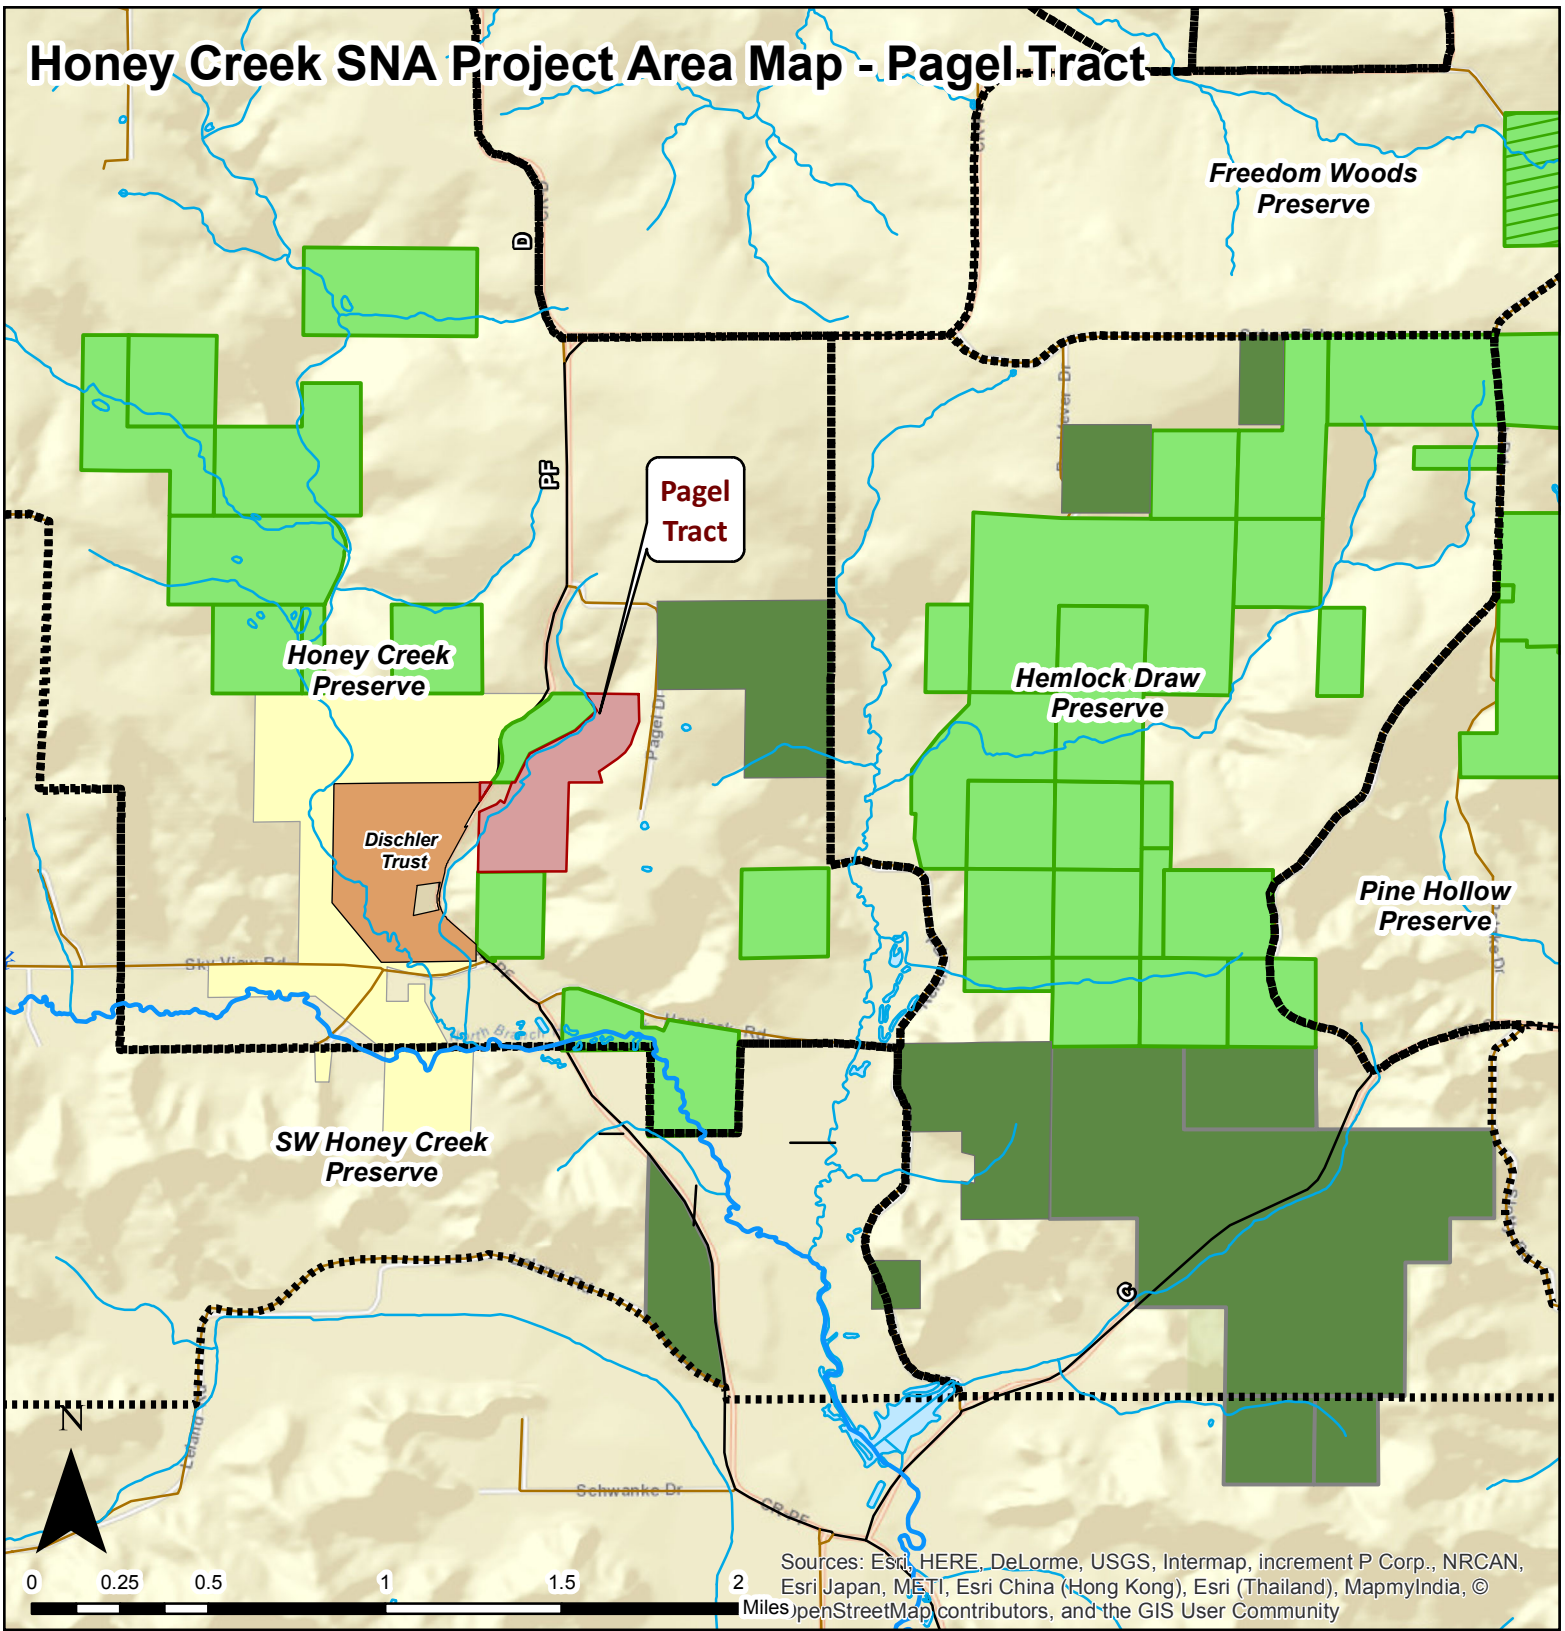

# Honey Creek SNA Project Area Map - Pagel Tract

Sources: Esri, HERE, DeLorme, USGS, Intermap, increment P Corp., NRCAN, Esri Japan, METI, Esri China (Hong Kong), Esri (Thailand), MapmyIndia, © Mapbox, © OpenStreetMap contributors, and the GIS User Community

Data is updated irregularly for conservation lands not owned by The Nature Conservancy. This map may not reflect all conservation ownership to date.

## Legend

- Pagel Tract
- TNC Ownership
- WSO Fee Ownership
- WSO Fee Pending
- State Protected
- Preserve Project Boundaries

By A. Fadhil 7/2016

I: Geodata/ProjectAreas/Baraboo/Projects/Stew\_Burgess\_ProjBound