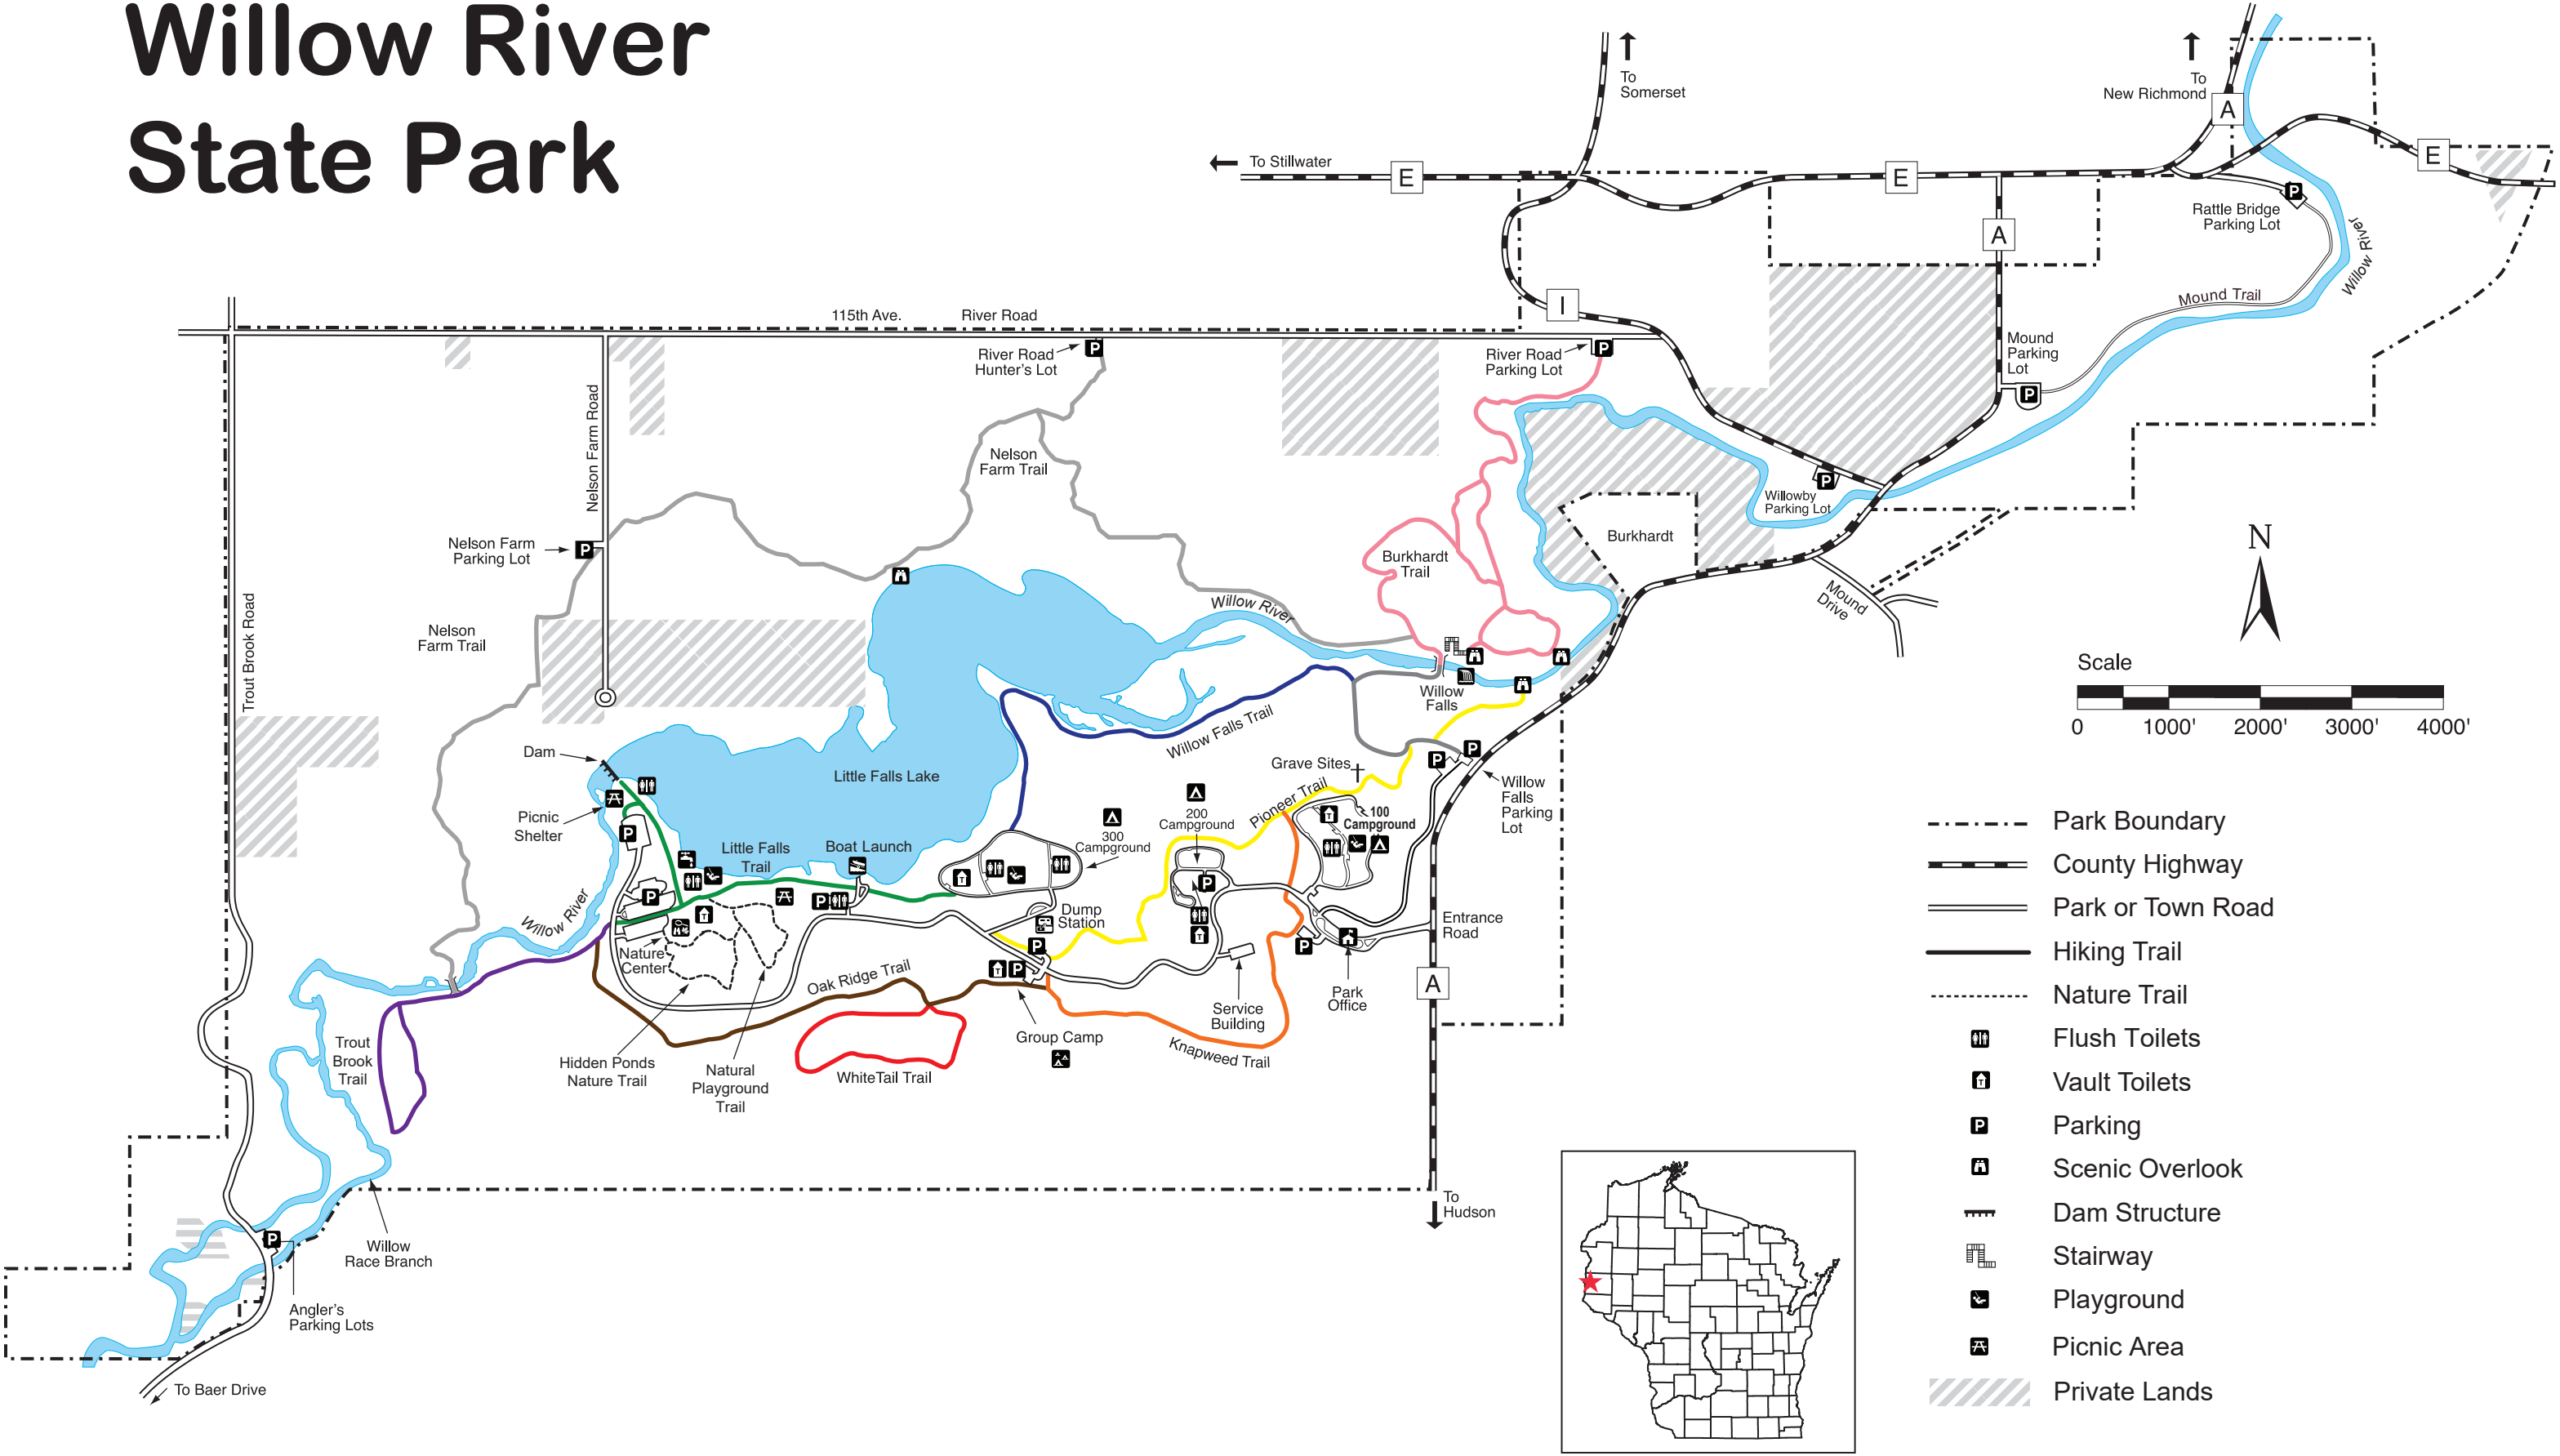

Willow River State Park

- Park Boundary
- ==== County Highway
- ==== Park or Town Road
- Hiking Trail
- Nature Trail
- 🚽 Flush Toilets
- 🚻 Vault Toilets
- 🅑 Parking
- 🏠 Scenic Overlook
- 🏗 Dam Structure
- 🪜 Stairway
- 🎡 Playground
- 🍃 Picnic Area
- ▨ Private Lands