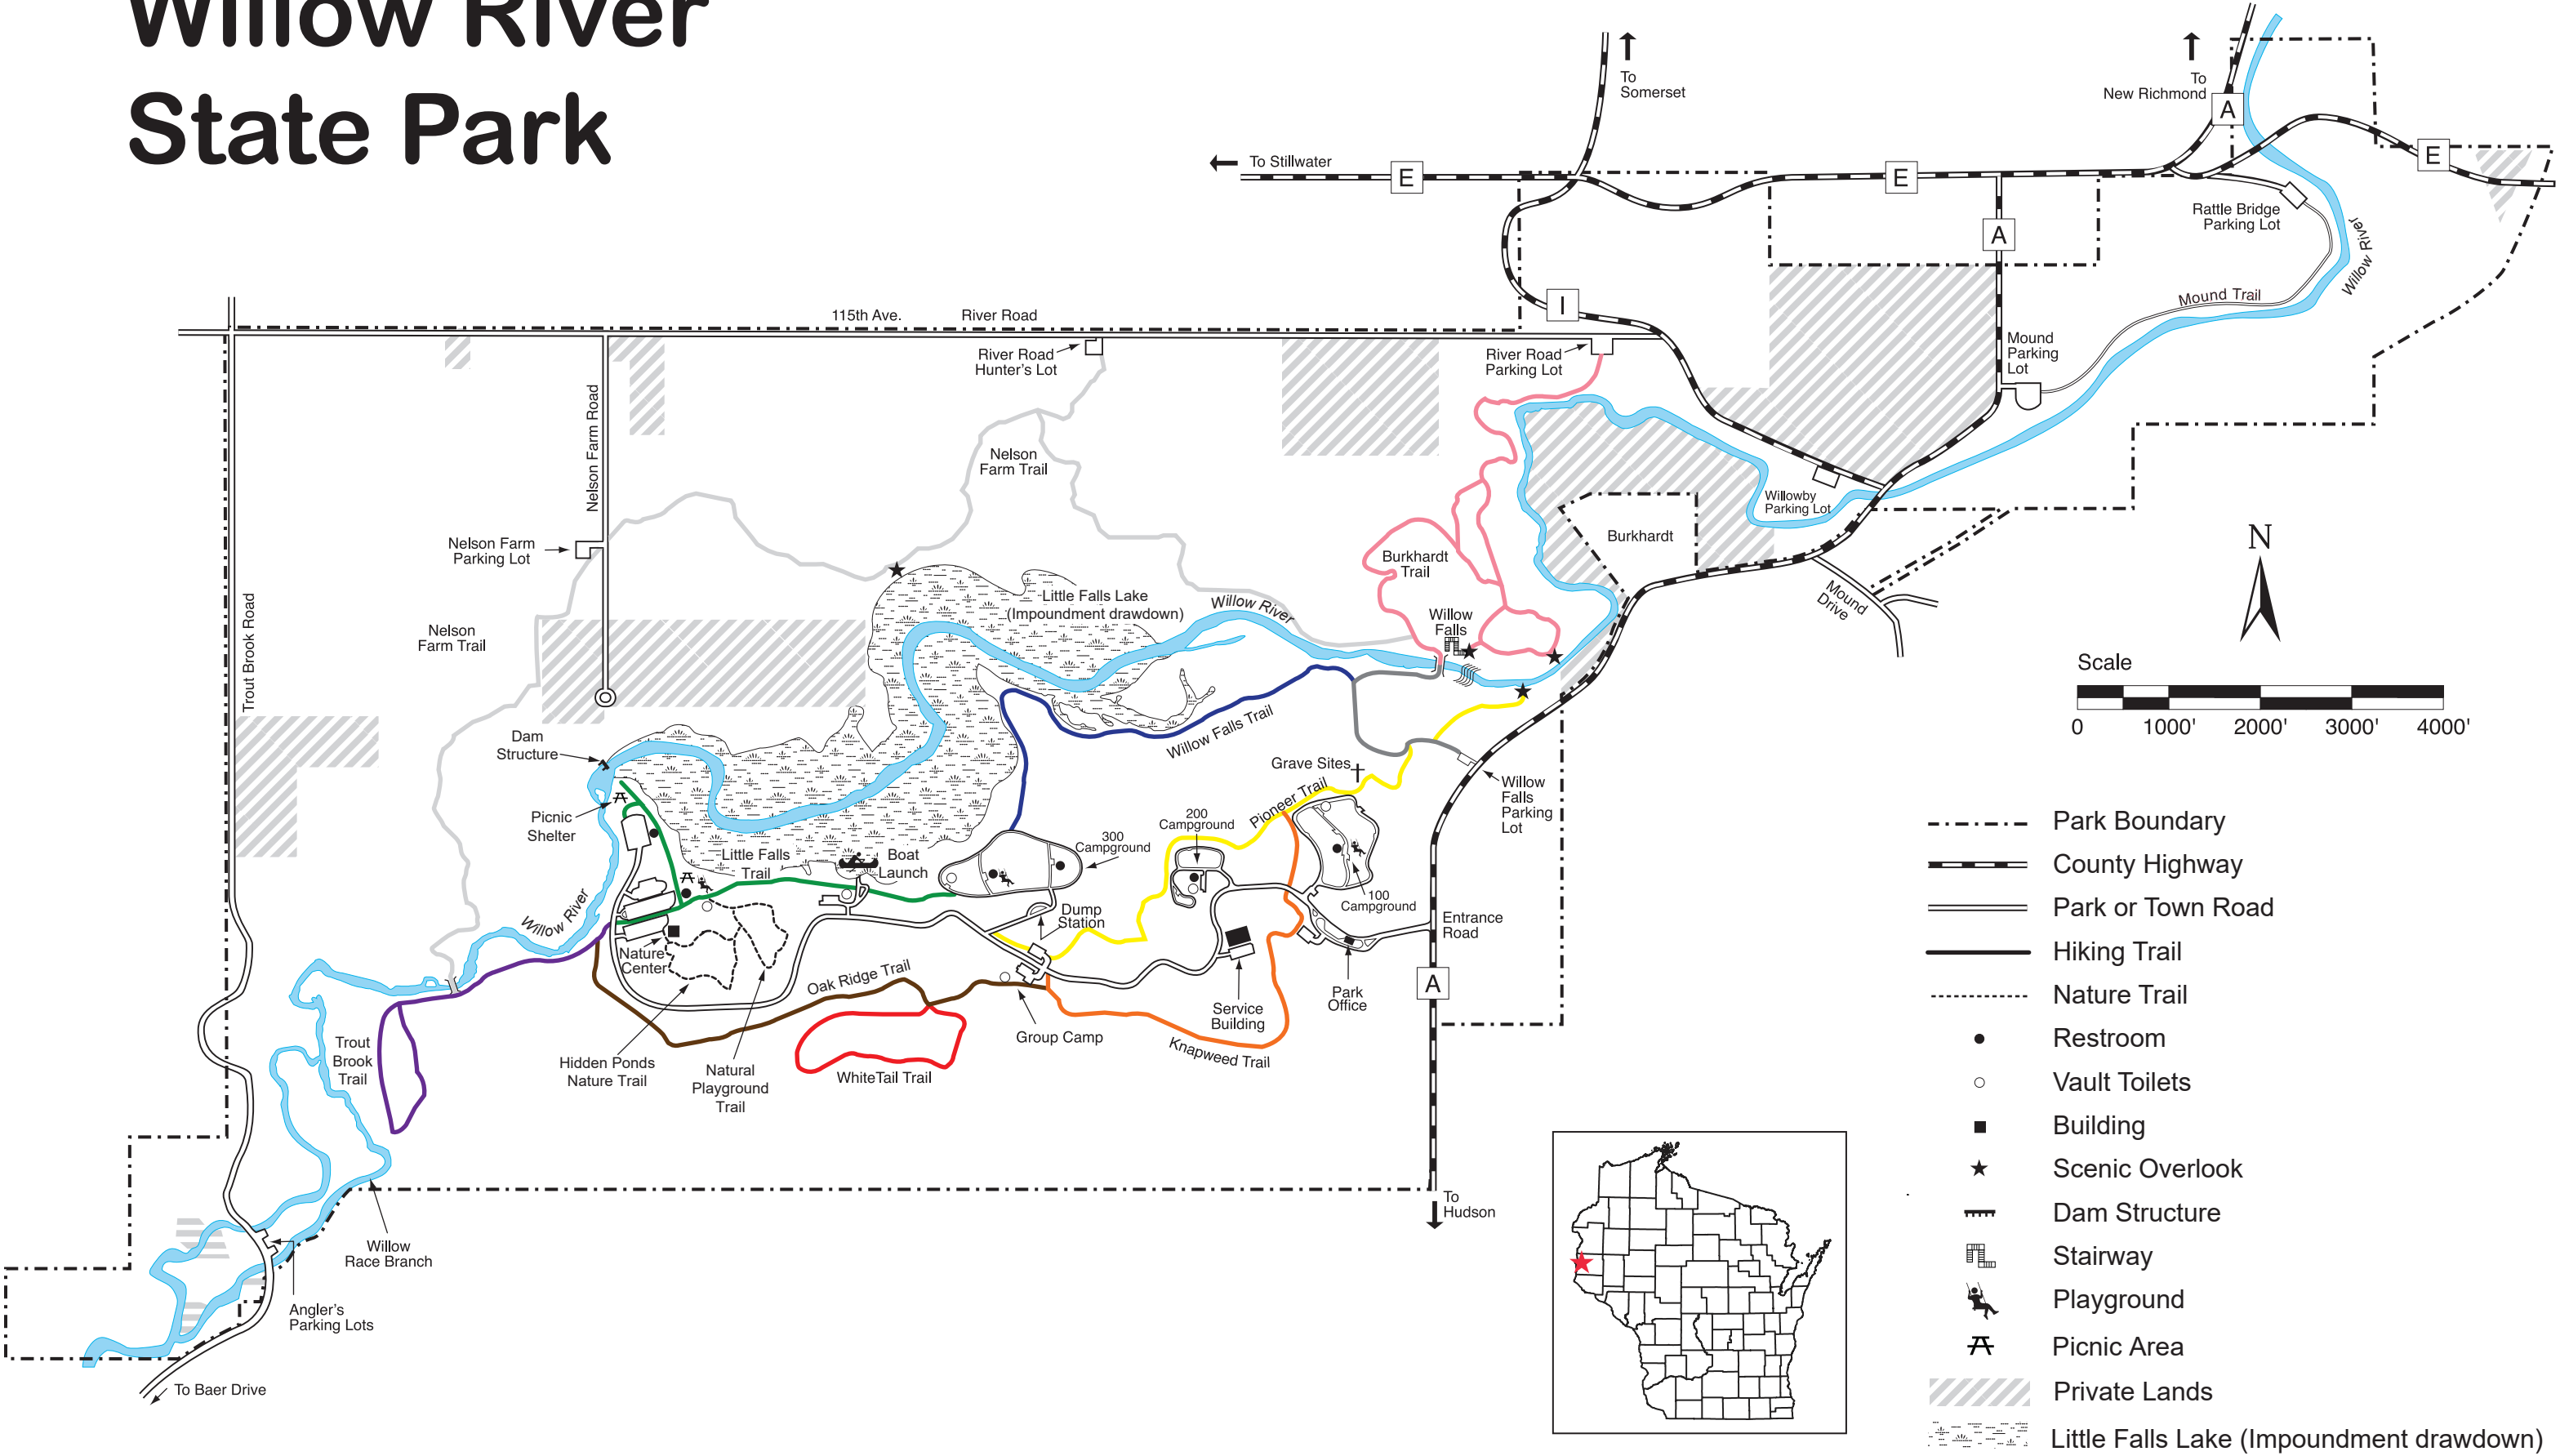

# Willow River State Park

- Park Boundary
- == County Highway
- == Park or Town Road
- Hiking Trail
- ..... Nature Trail
- Restroom
- Vault Toilets
- Building
- ★ Scenic Overlook
- ▬ Dam Structure
- ▬ Stairway
- ⚡ Playground
- ⌘ Picnic Area
- ▨ Private Lands
- ▨ Little Falls Lake (Impoundment drawdown)