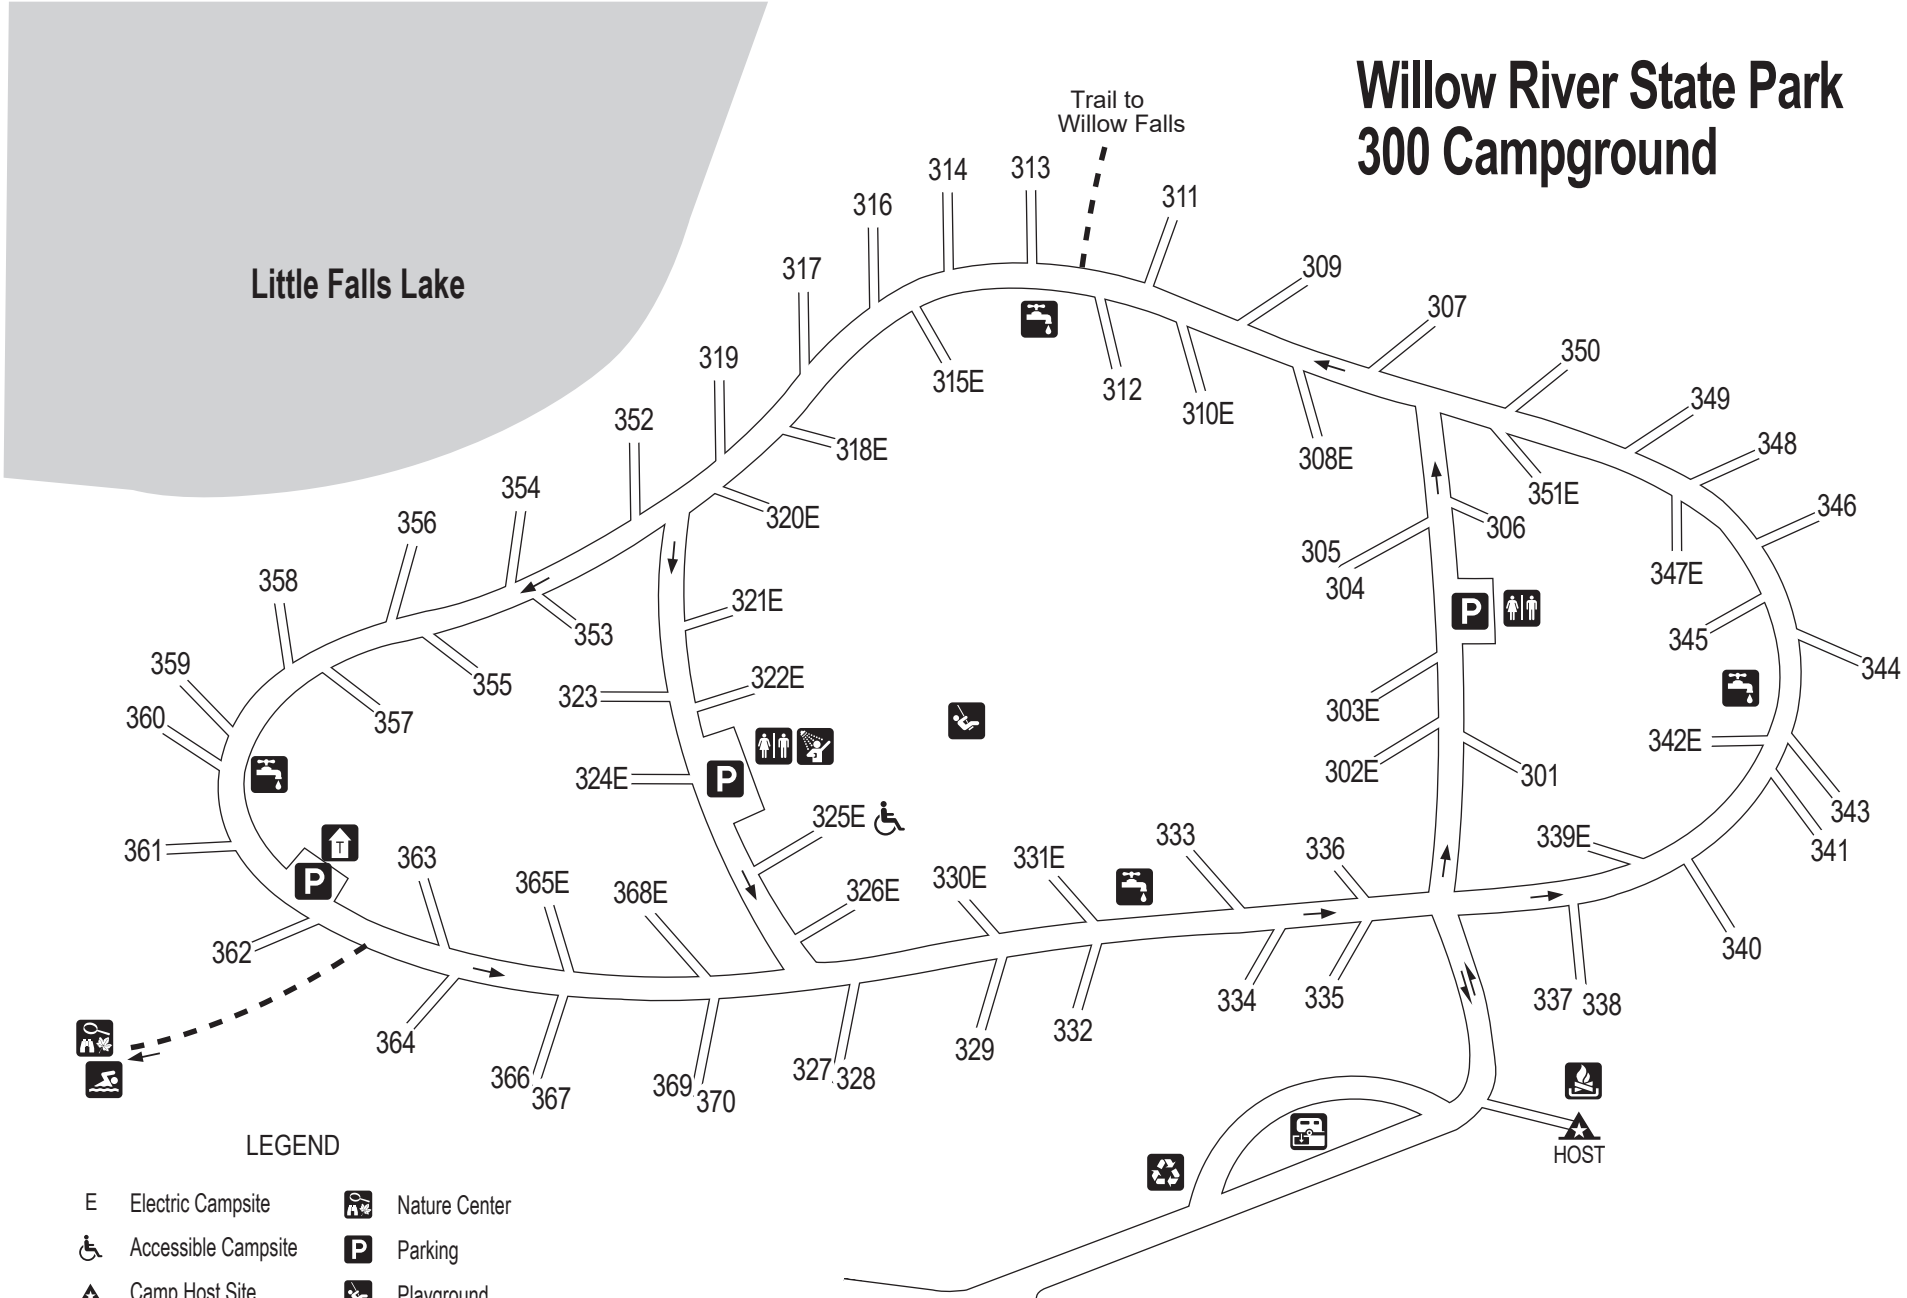

Willow River State Park 300 Campground

LEGEND

- | | |
|---------------------|-------------------|
| E Electric Campsite | Nature Center |
| Accessible Campsite | Parking |
| Camp Host Site | Playground |
| Beach | Recycling/Garbage |
| Drinking Water | Flush Toilets |
| Dump Station | Vault Toilets |
| Firewood Sales | Shower Building |