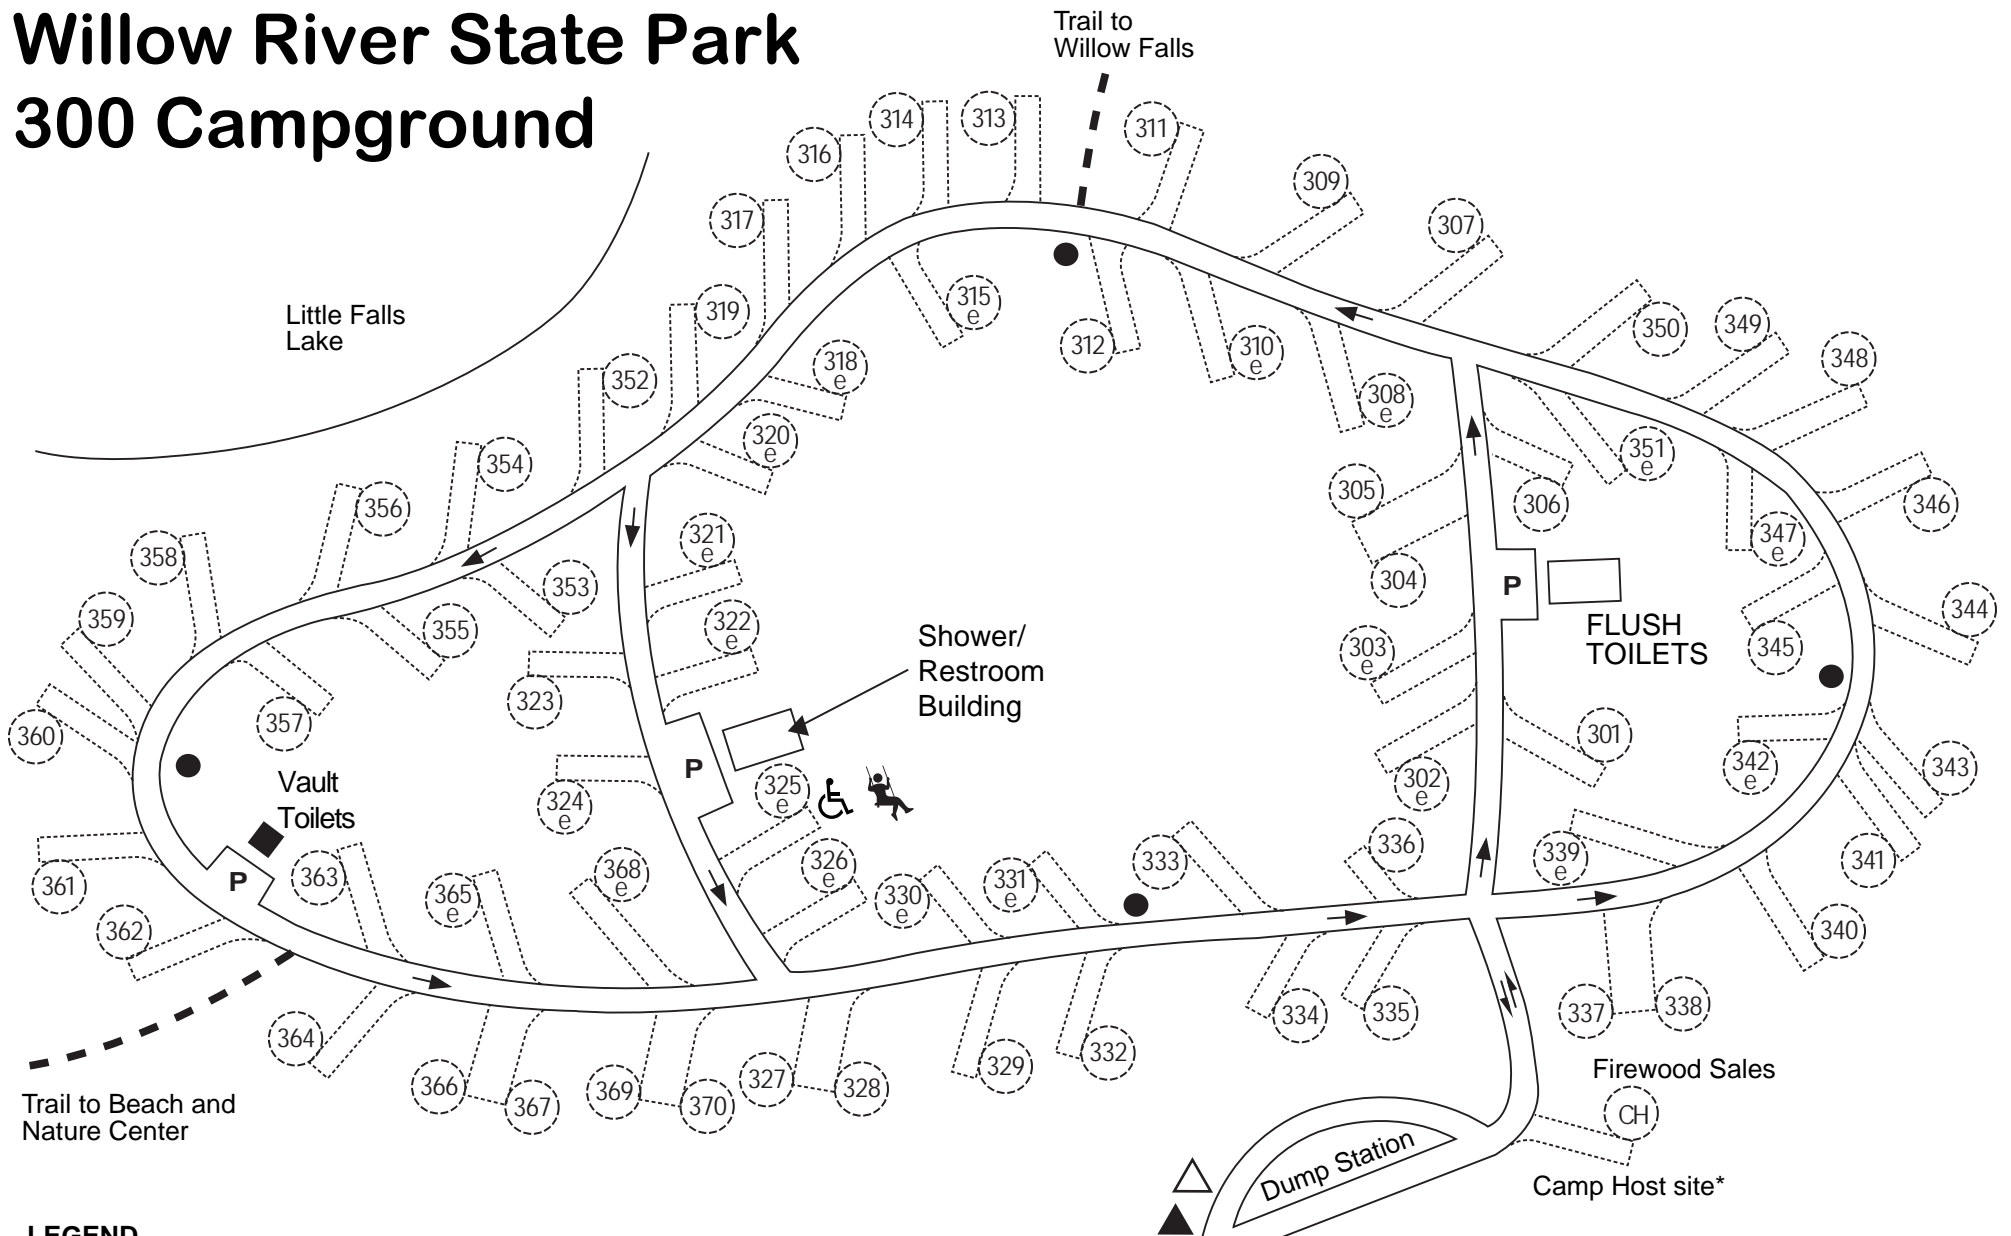

Willow River State Park

300 Campground

LEGEND

	Camp Site	P	Parking
e	Electrical Site		Garbage Bin
	Vault Toilets		Recycling Bin
	Flush Toilets		Playground
	Fountain		

***Campground Host Site:** located on the right side of the campground road before site #1. These volunteers provide information to campers. Look for the "information" shingle during their duty hours or stop in to buy firewood from 7 p.m. to 8 p.m.