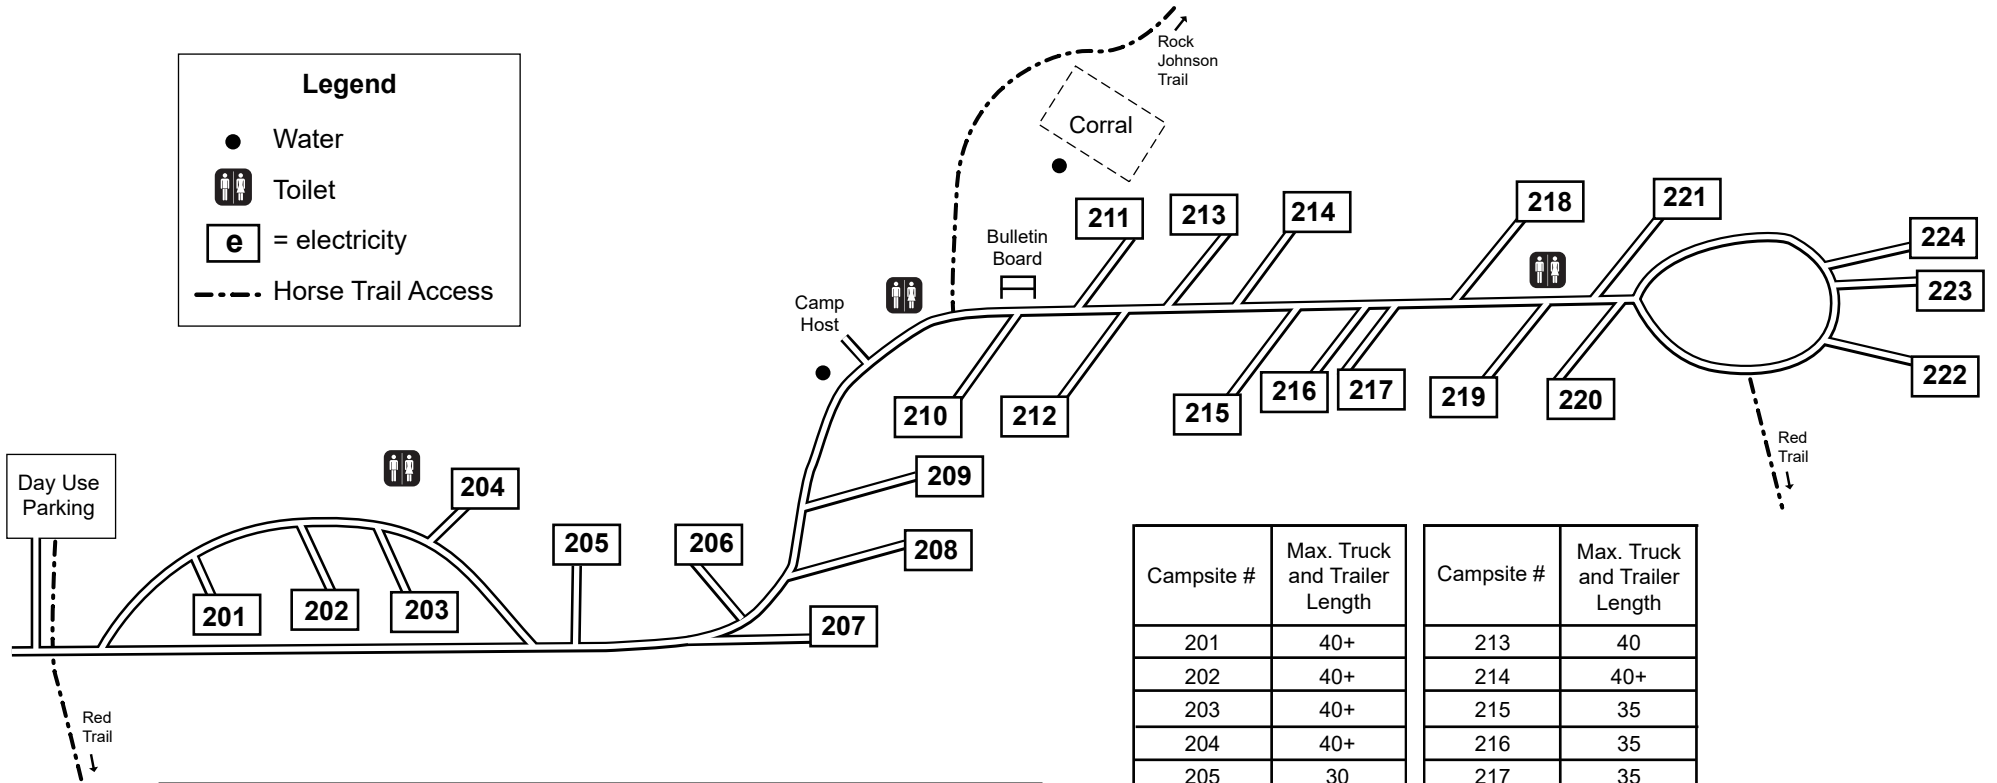

# Wildcat Mountain State Park

## Horse Trail Campground

**Legend**

- Water
- ☺ Toilet
- e = electricity
- - - Horse Trail Access

**RESERVATIONS**  
 All horse campsites are reservable. To make a reservation, call **1-888-947-2757**, or go online at **www.wiparks.net**.

Campsite #	Max. Truck and Trailer Length	Campsite #	Max. Truck and Trailer Length
201	40+	213	40
202	40+	214	40+
203	40+	215	35
204	40+	216	35
205	30	217	35
206	35	218	35
207	35	219	40
208	35	220	40+
209	40	221	35
210	40	222	40+
211	40	223	40+
212	40	224	40+