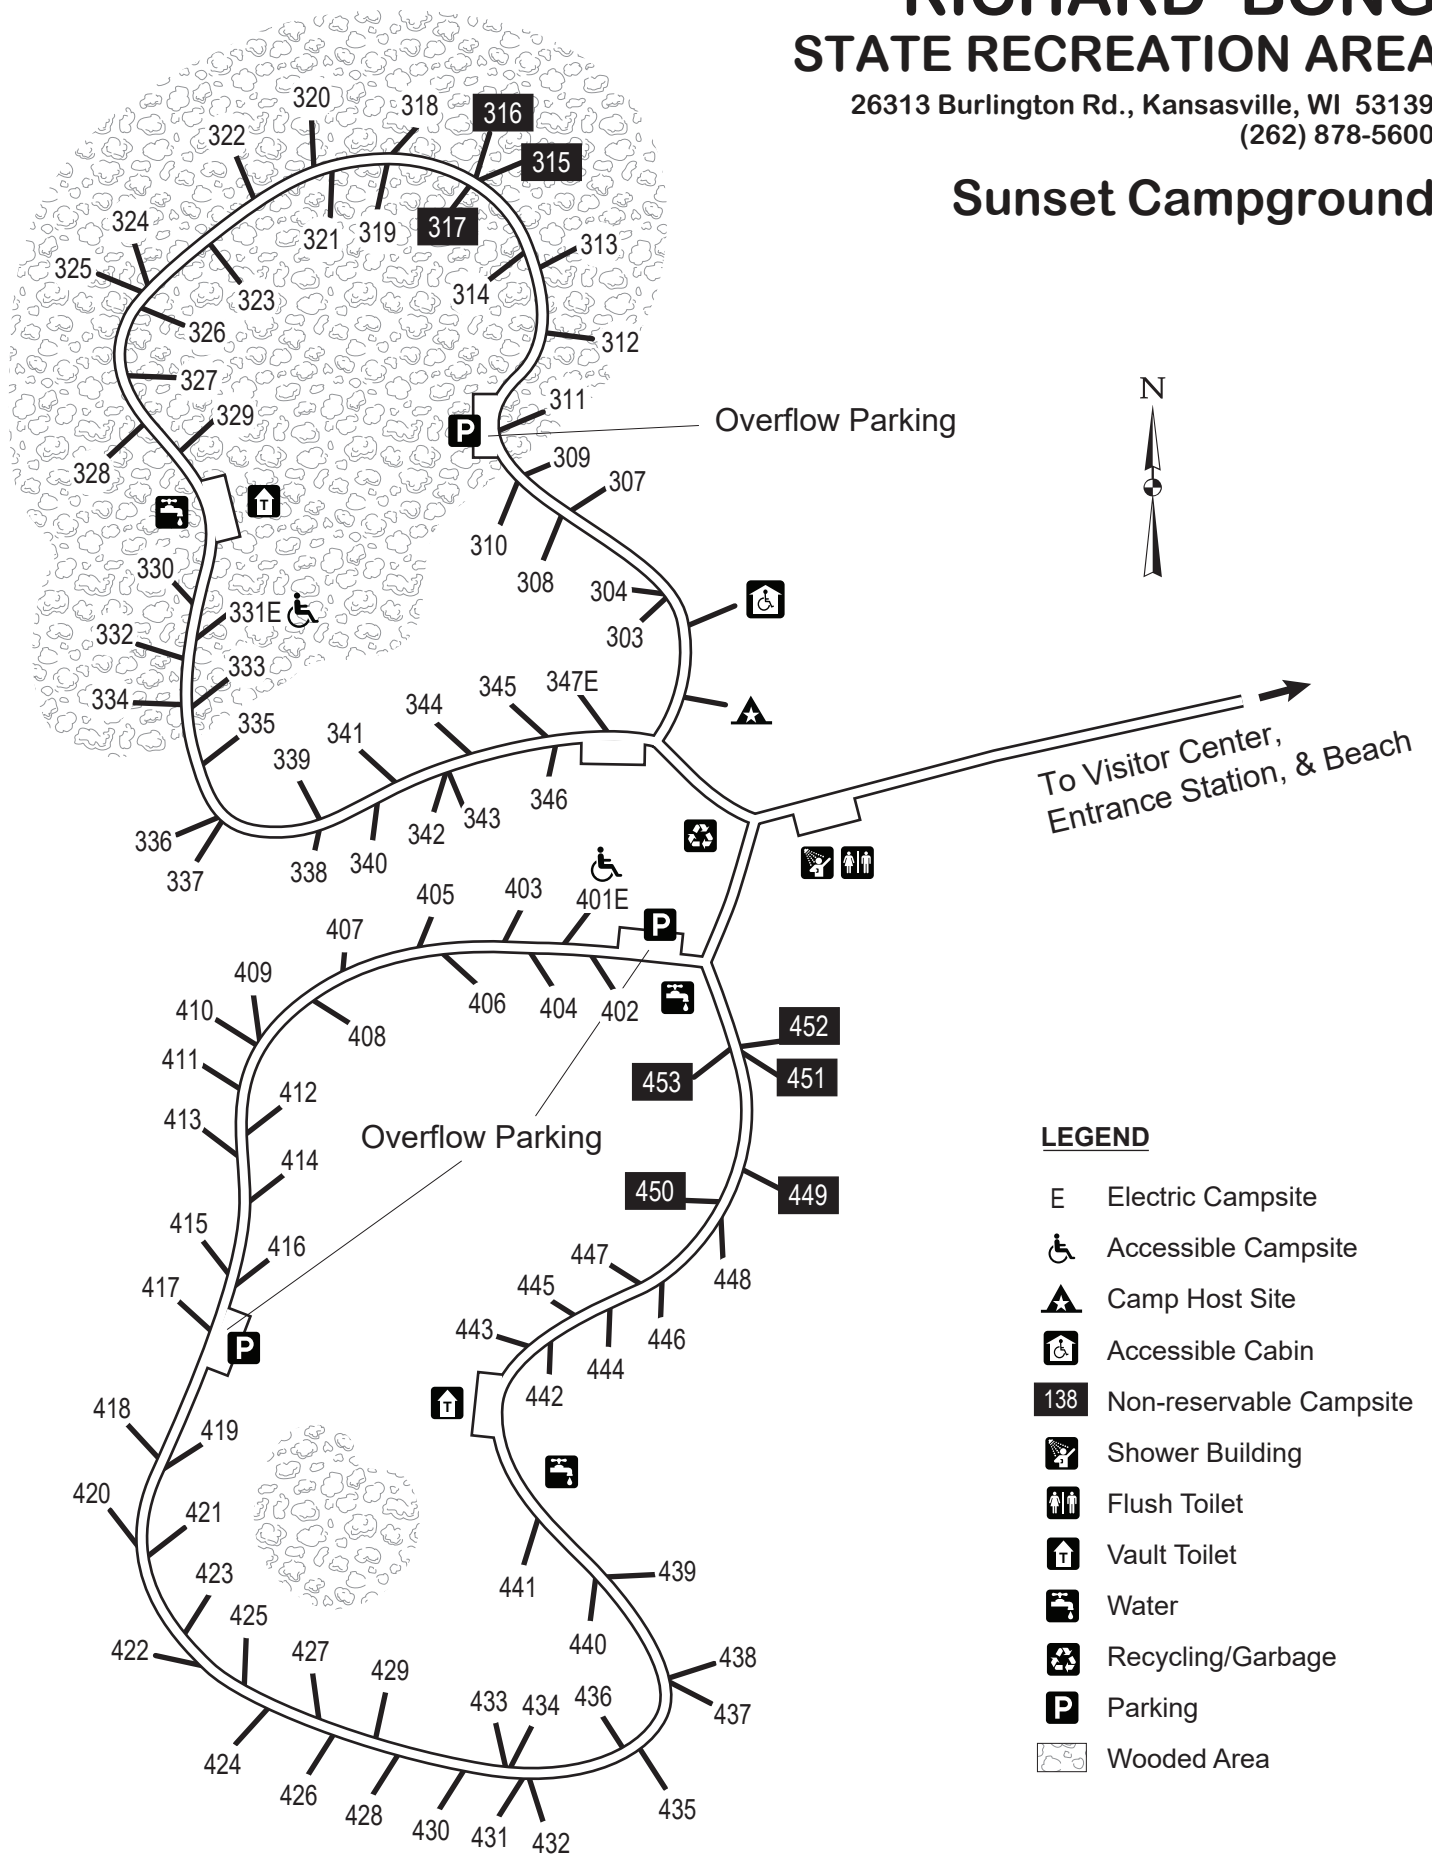

# RICHARD BONG STATE RECREATION AREA

26313 Burlington Rd., Kansasville, WI 53139  
(262) 878-5600

## Sunset Campground

### LEGEND

- E Electric Campsite
- ♿ Accessible Campsite
- ⚓ Camp Host Site
- ♿ Accessible Cabin
- 138 Non-reservable Campsite
- 🚿 Shower Building
- ♿ Flush Toilet
- 🚽 Vault Toilet
- 💧 Water
- ♻️ Recycling/Garbage
- P Parking
- 🌲 Wooded Area