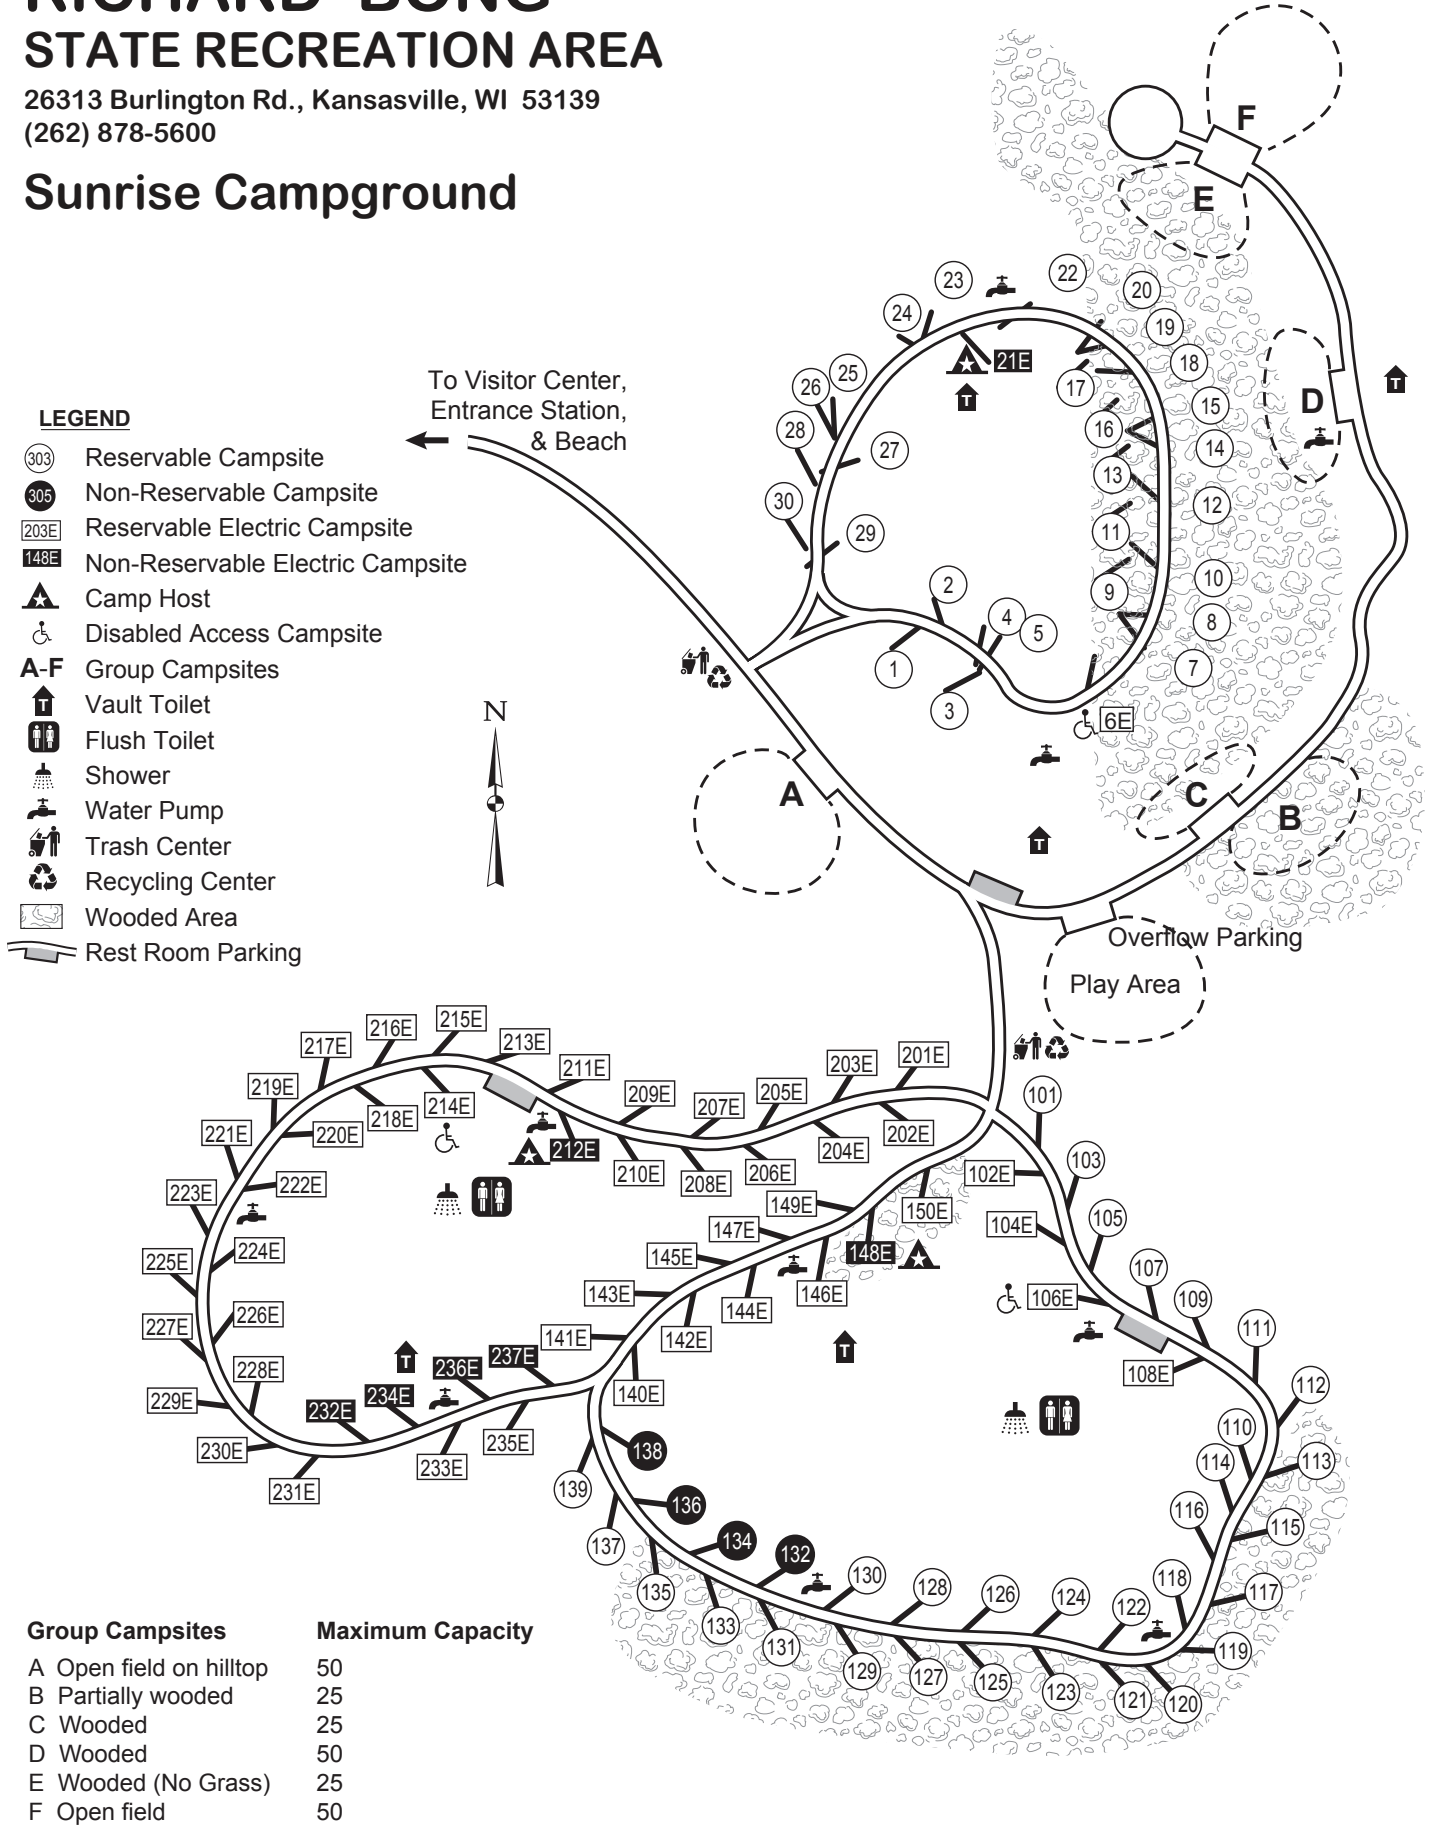

RICHARD BONG STATE RECREATION AREA

26313 Burlington Rd., Kansasville, WI 53139
(262) 878-5600

Sunrise Campground

LEGEND

- 303 Reservable Campsite
- 305 Non-Reservable Campsite
- 203E Reservable Electric Campsite
- 148E Non-Reservable Electric Campsite
- Camp Host
- Disabled Access Campsite
- A-F** Group Campsites
- Vault Toilet
- Flush Toilet
- Shower
- Water Pump
- Trash Center
- Recycling Center
- Wooded Area
- Rest Room Parking

To Visitor Center,
Entrance Station,
& Beach
←

Overflow Parking
Play Area

Group Campsites	Maximum Capacity
A Open field on hilltop	50
B Partially wooded	25
C Wooded	25
D Wooded	50
E Wooded (No Grass)	25
F Open field	50