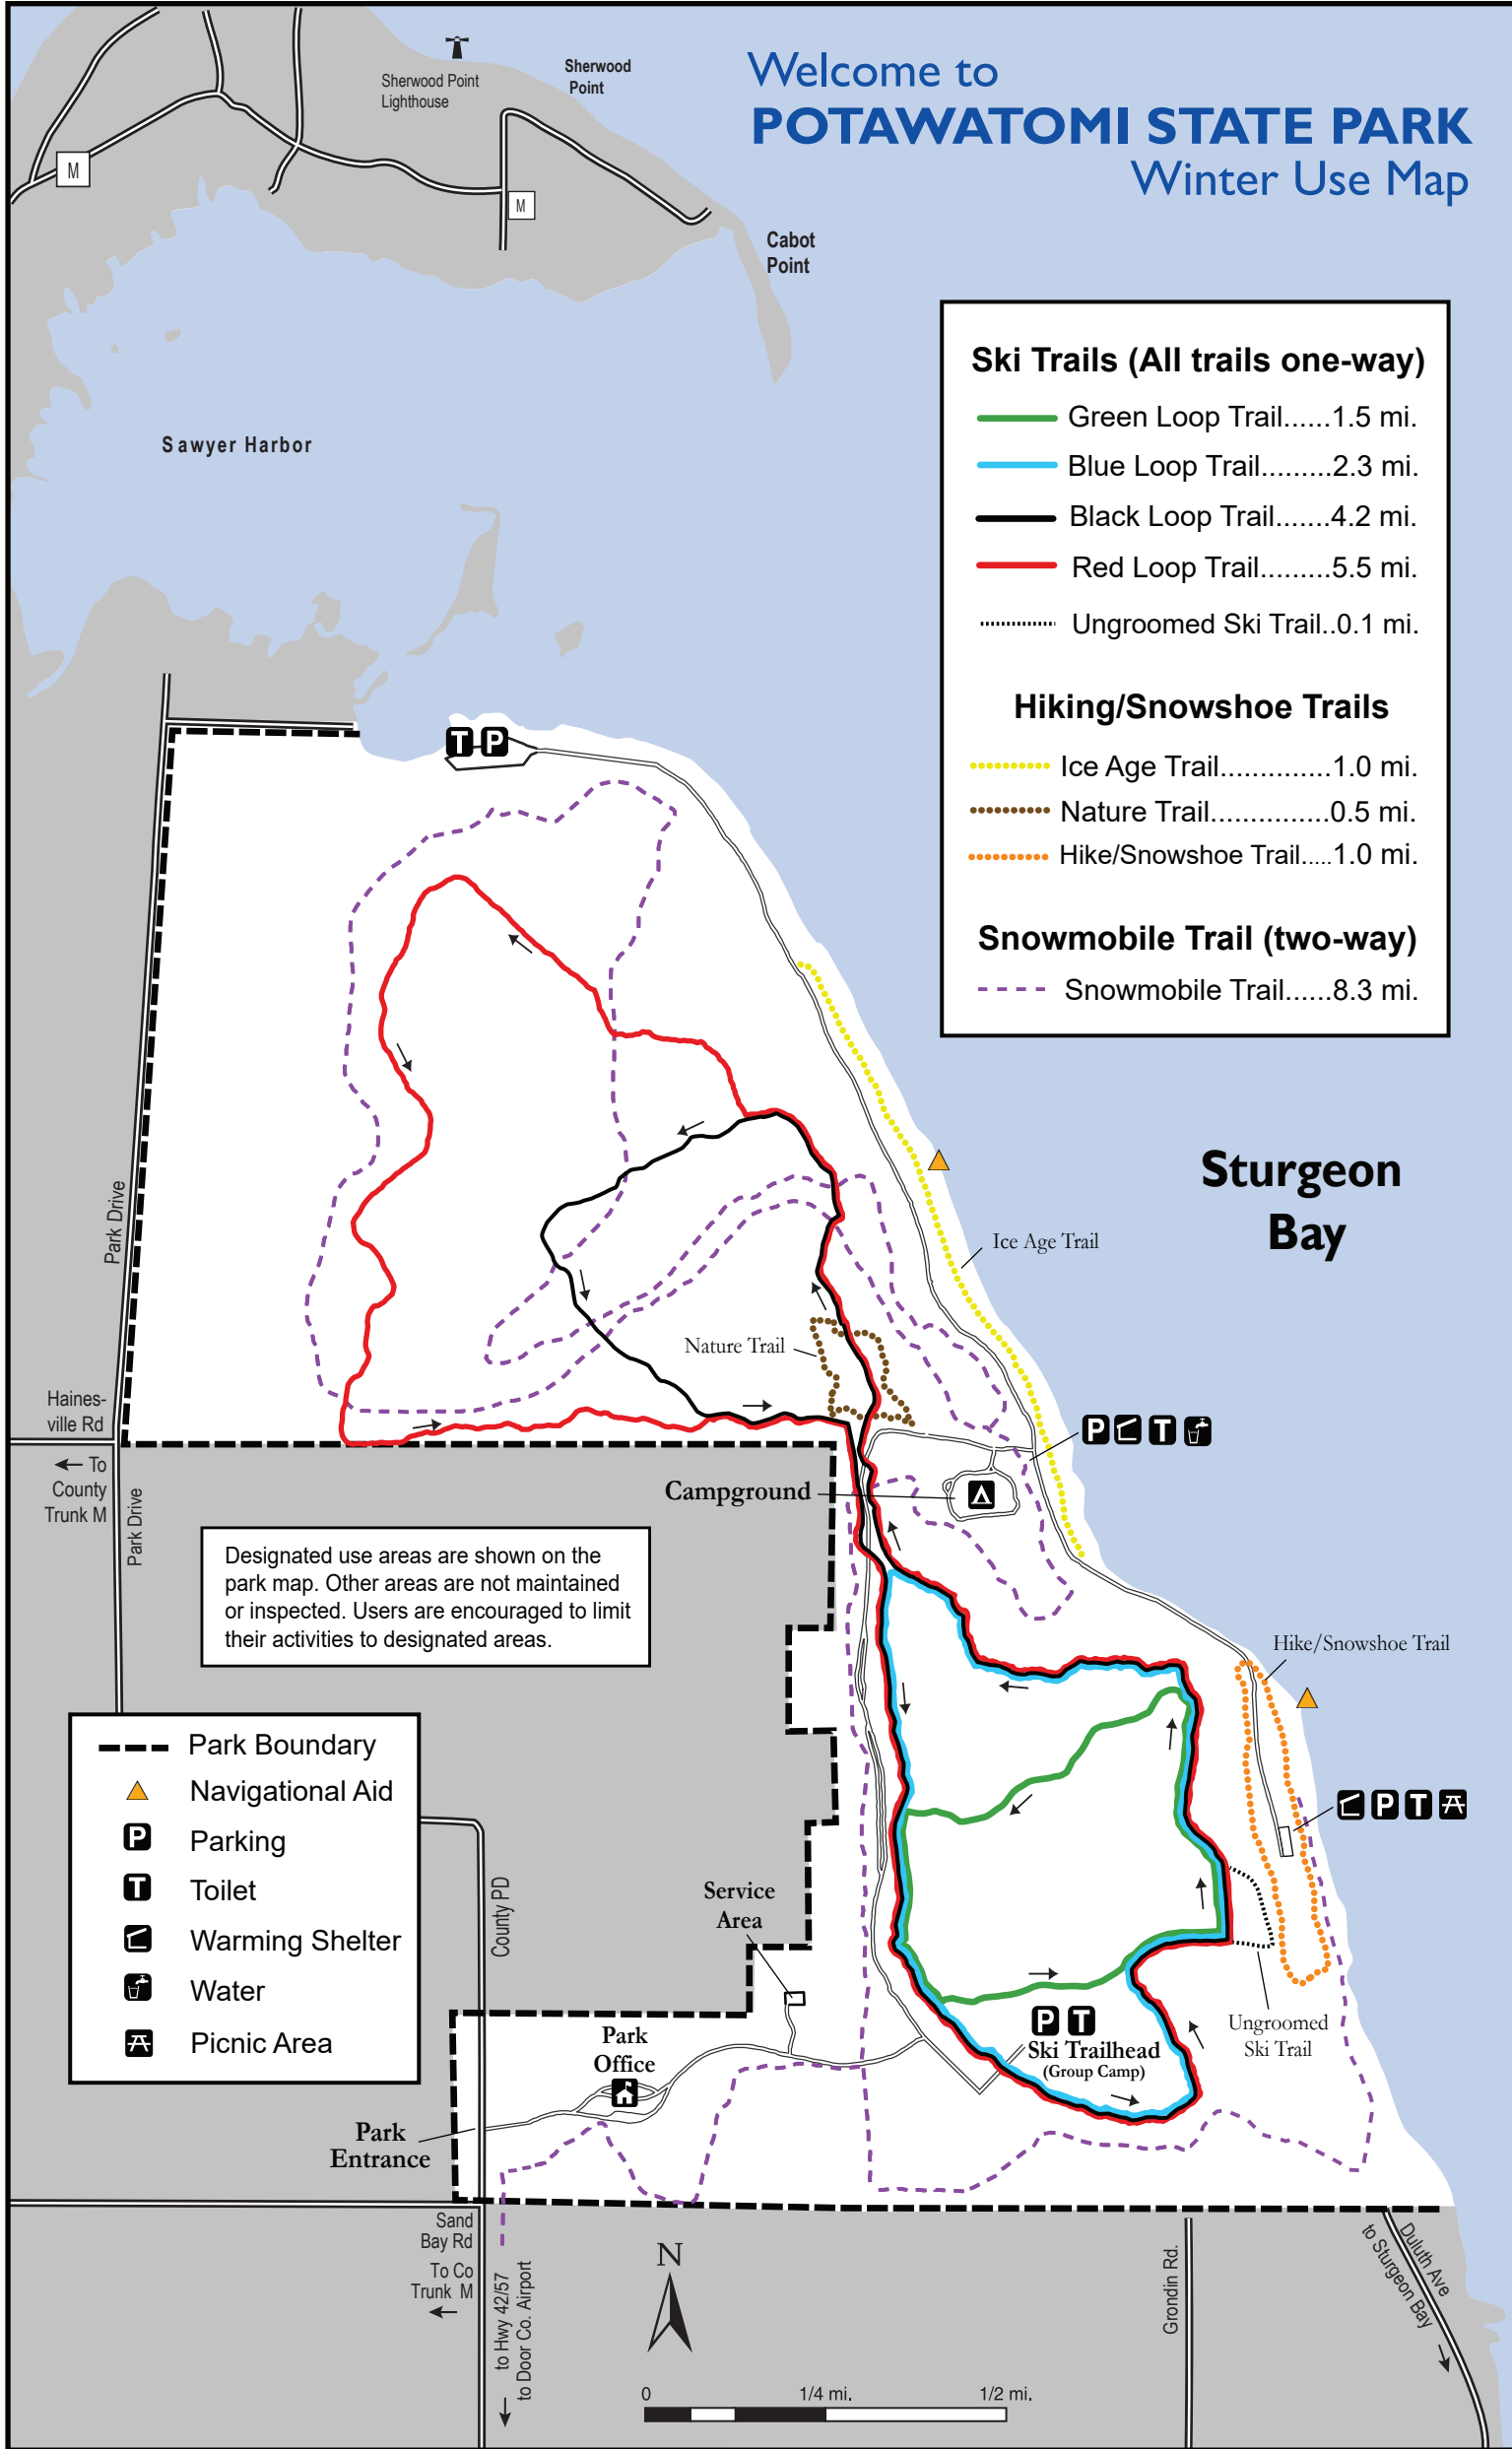

# Welcome to POTAWATOMI STATE PARK

## Winter Use Map

### Ski Trails (All trails one-way)

- Green Loop Trail.....1.5 mi.
- Blue Loop Trail.....2.3 mi.
- Black Loop Trail.....4.2 mi.
- Red Loop Trail.....5.5 mi.
- ..... Ungroomed Ski Trail..0.1 mi.

### Snowmobile Trail (two-way)

- - - - Snowmobile Trail.....8.3 mi.

Designated use areas are shown on the park map. Other areas are not maintained or inspected. Users are encouraged to limit their activities to designated areas.