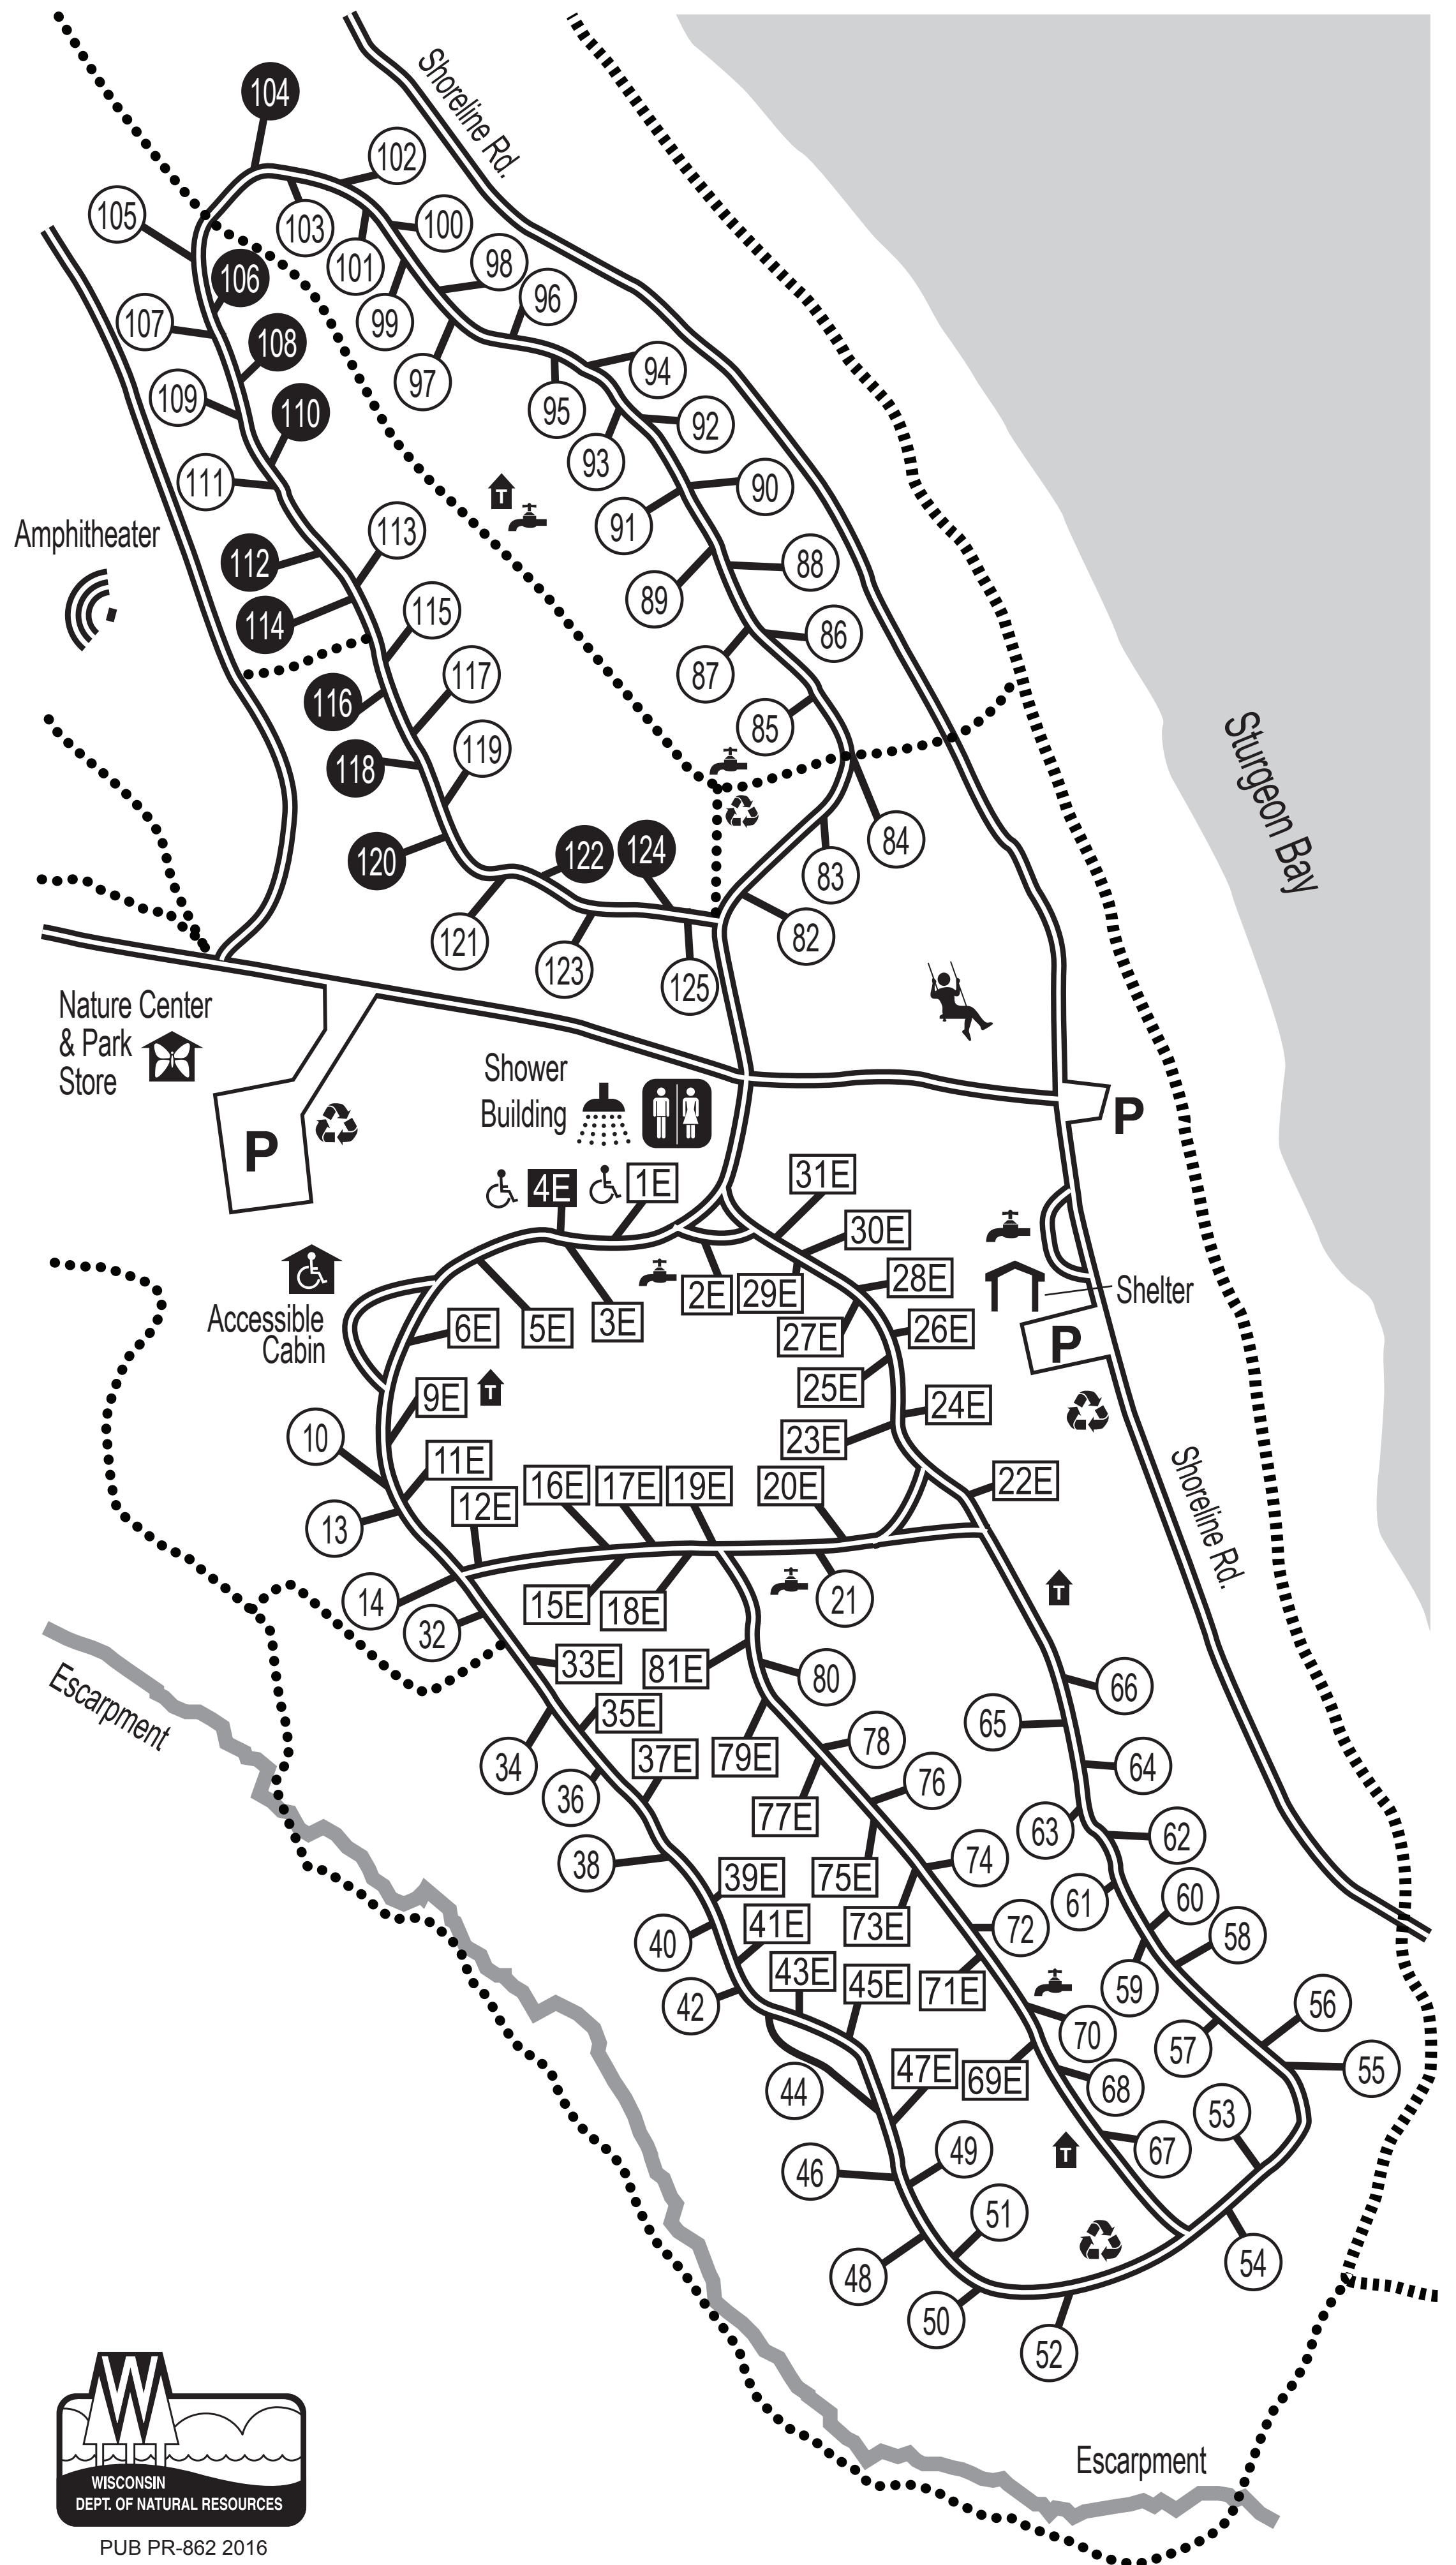

# Potawatomi State Park - Daisy Field Campground

Sites 1e and 4e are held for campers with disabilities.

## Map Key

-  Reservable Site
-  Non-reservable Site
-  Reservable Electric Site
-  Non-reservable Electric site
-  Flush Toilets
-  Shower Building
-  Accessible
-  Water
-  Vault Toilet
-  Amphitheater
-  Shelter Building
-  Playground
-  Dumpster/Recycling
-  Parking
-  Road
-  Ice Age Trail
-  Hiking Trail