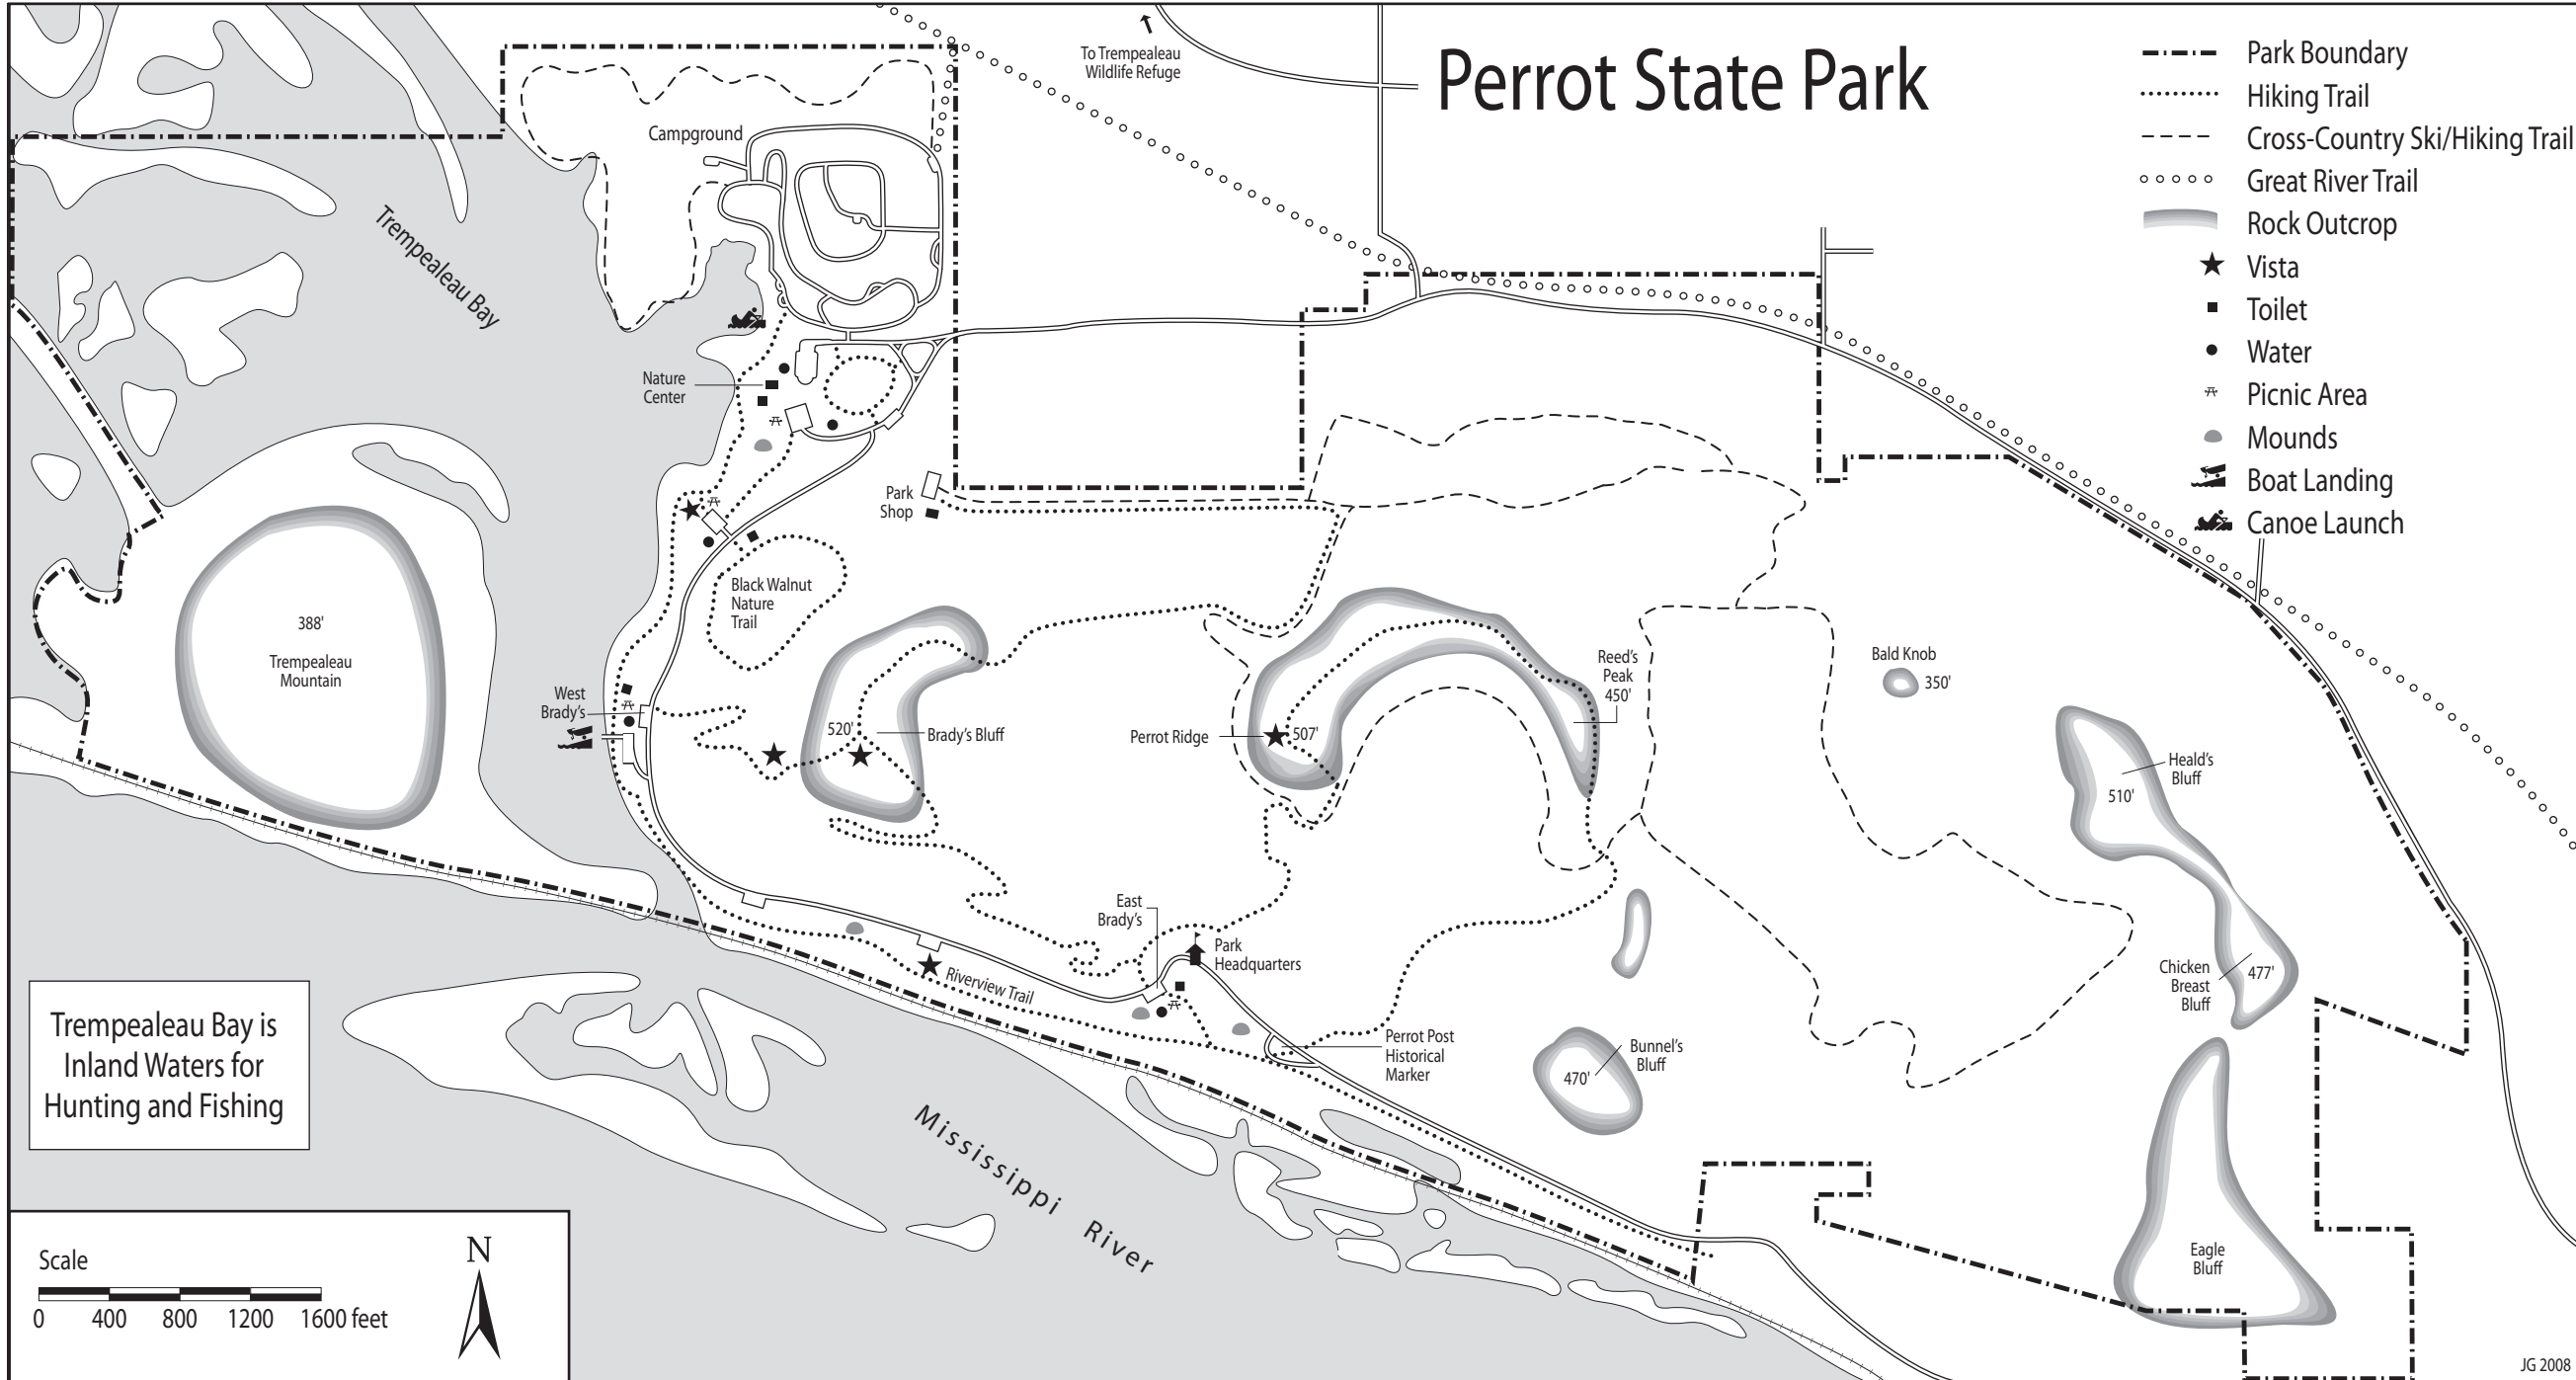

Perrot State Park

- Park Boundary
- Hiking Trail
- - - Cross-Country Ski/Hiking Trail
- o o o o Great River Trail
- Rock Outcrop
- ★ Vista
- Toilet
- Water
- ⌘ Picnic Area
- Mounds
- ⚓ Boat Landing
- ⚓ Canoe Launch

Trempealeau Bay is
Inland Waters for
Hunting and Fishing