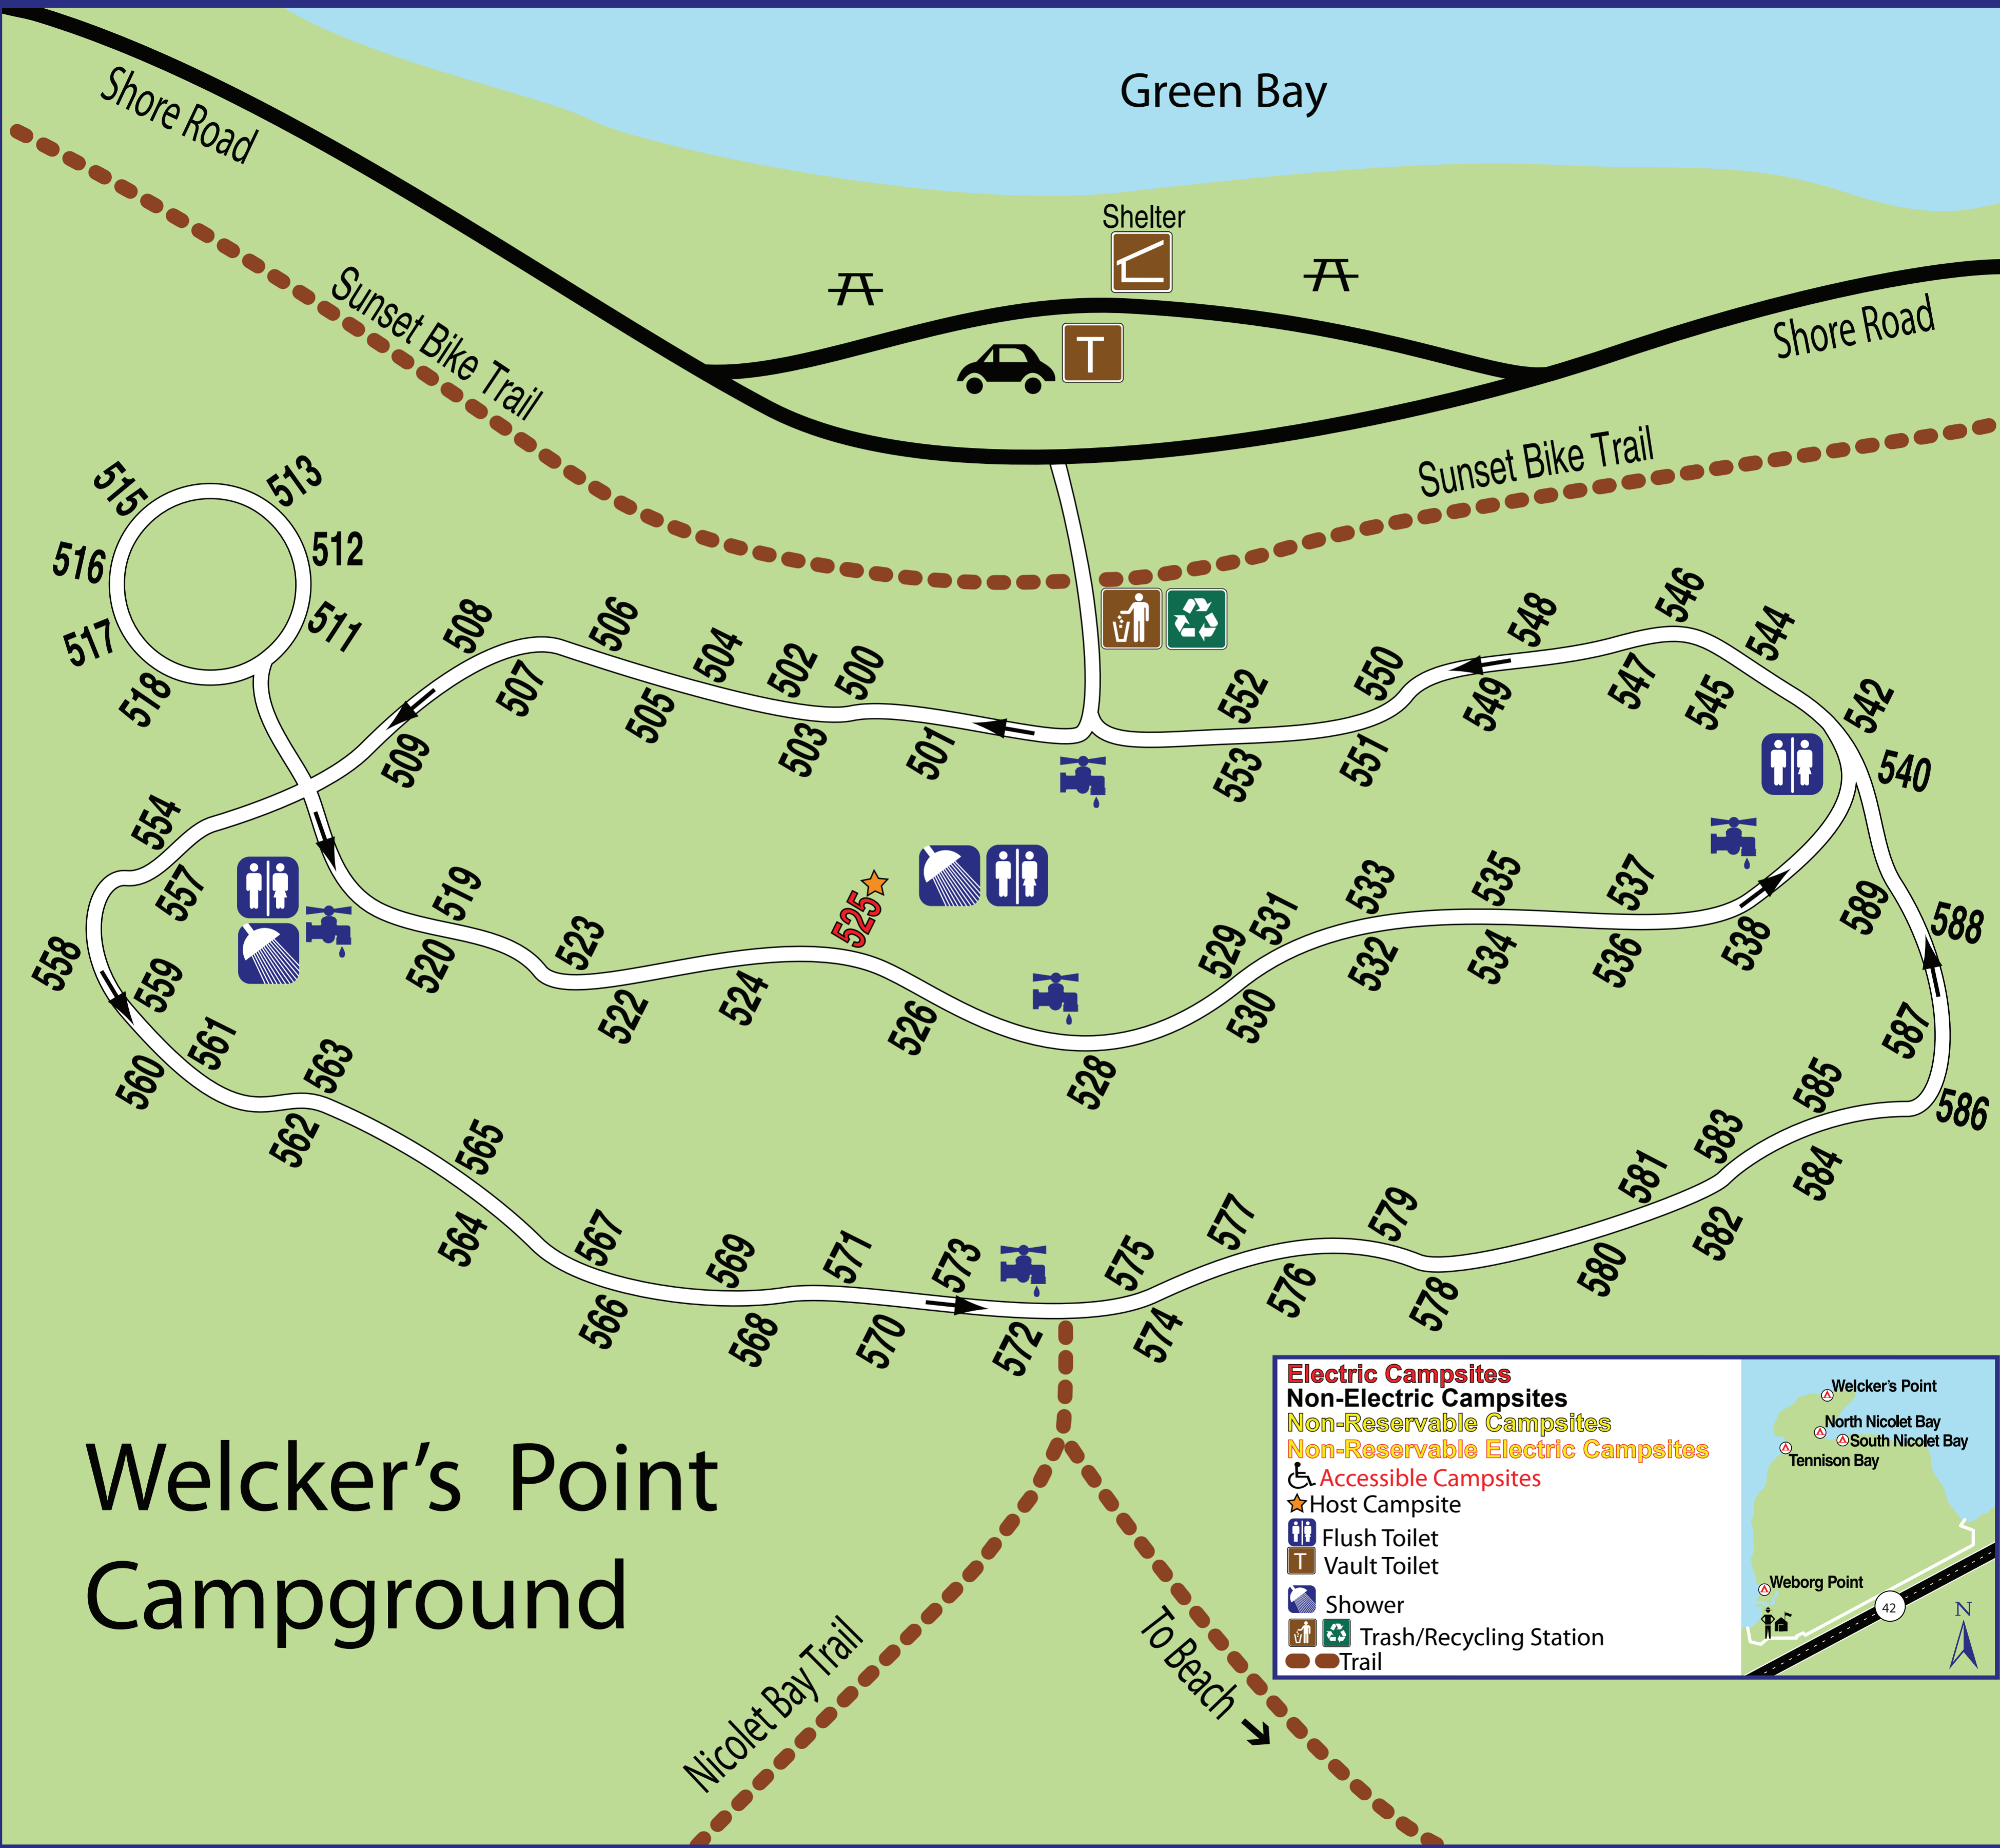

# Welcker's Point Campground

- Electric Campsites**
- Non-Electric Campsites**
- Non-Reservable Campsites**
- Non-Reservable Electric Campsites**
- Accessible Campsites** (wheelchair icon)
- Host Campsite** (star icon)
- Flush Toilet** (toilet icon)
- Vault Toilet** (T icon)
- Shower** (shower icon)
- Trash/Recycling Station** (trash/recycling icon)
- Trail** (dashed red line)