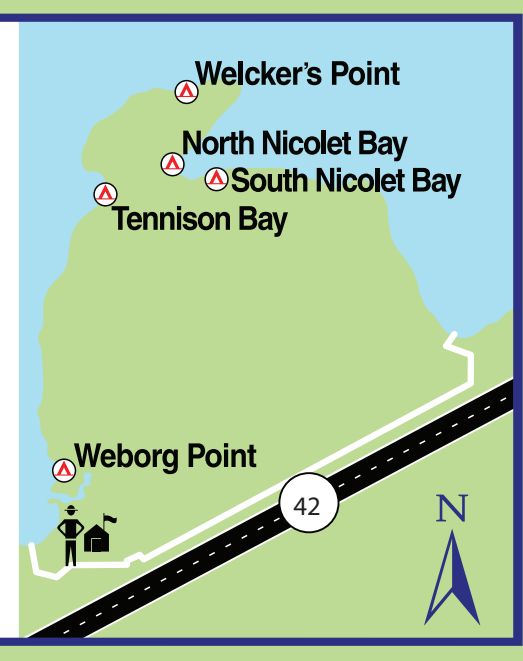

Shore Road

Green Bay

Sunset Bike Trail

Shore Road

Sunset Bike Trail

Welcker's Point Campground

- Electric Campsites**
- Non-Electric Campsites**
- Non-Reservable Campsites**
- Non-Reservable Electric Campsites**
- Accessible Campsites**
- Host Campsite**
- Flush Toilet**
- Vault Toilet**
- Shower**
- Trash/Recycling Station**
- Trail**

Nicolet Bay Trail

To Beach →