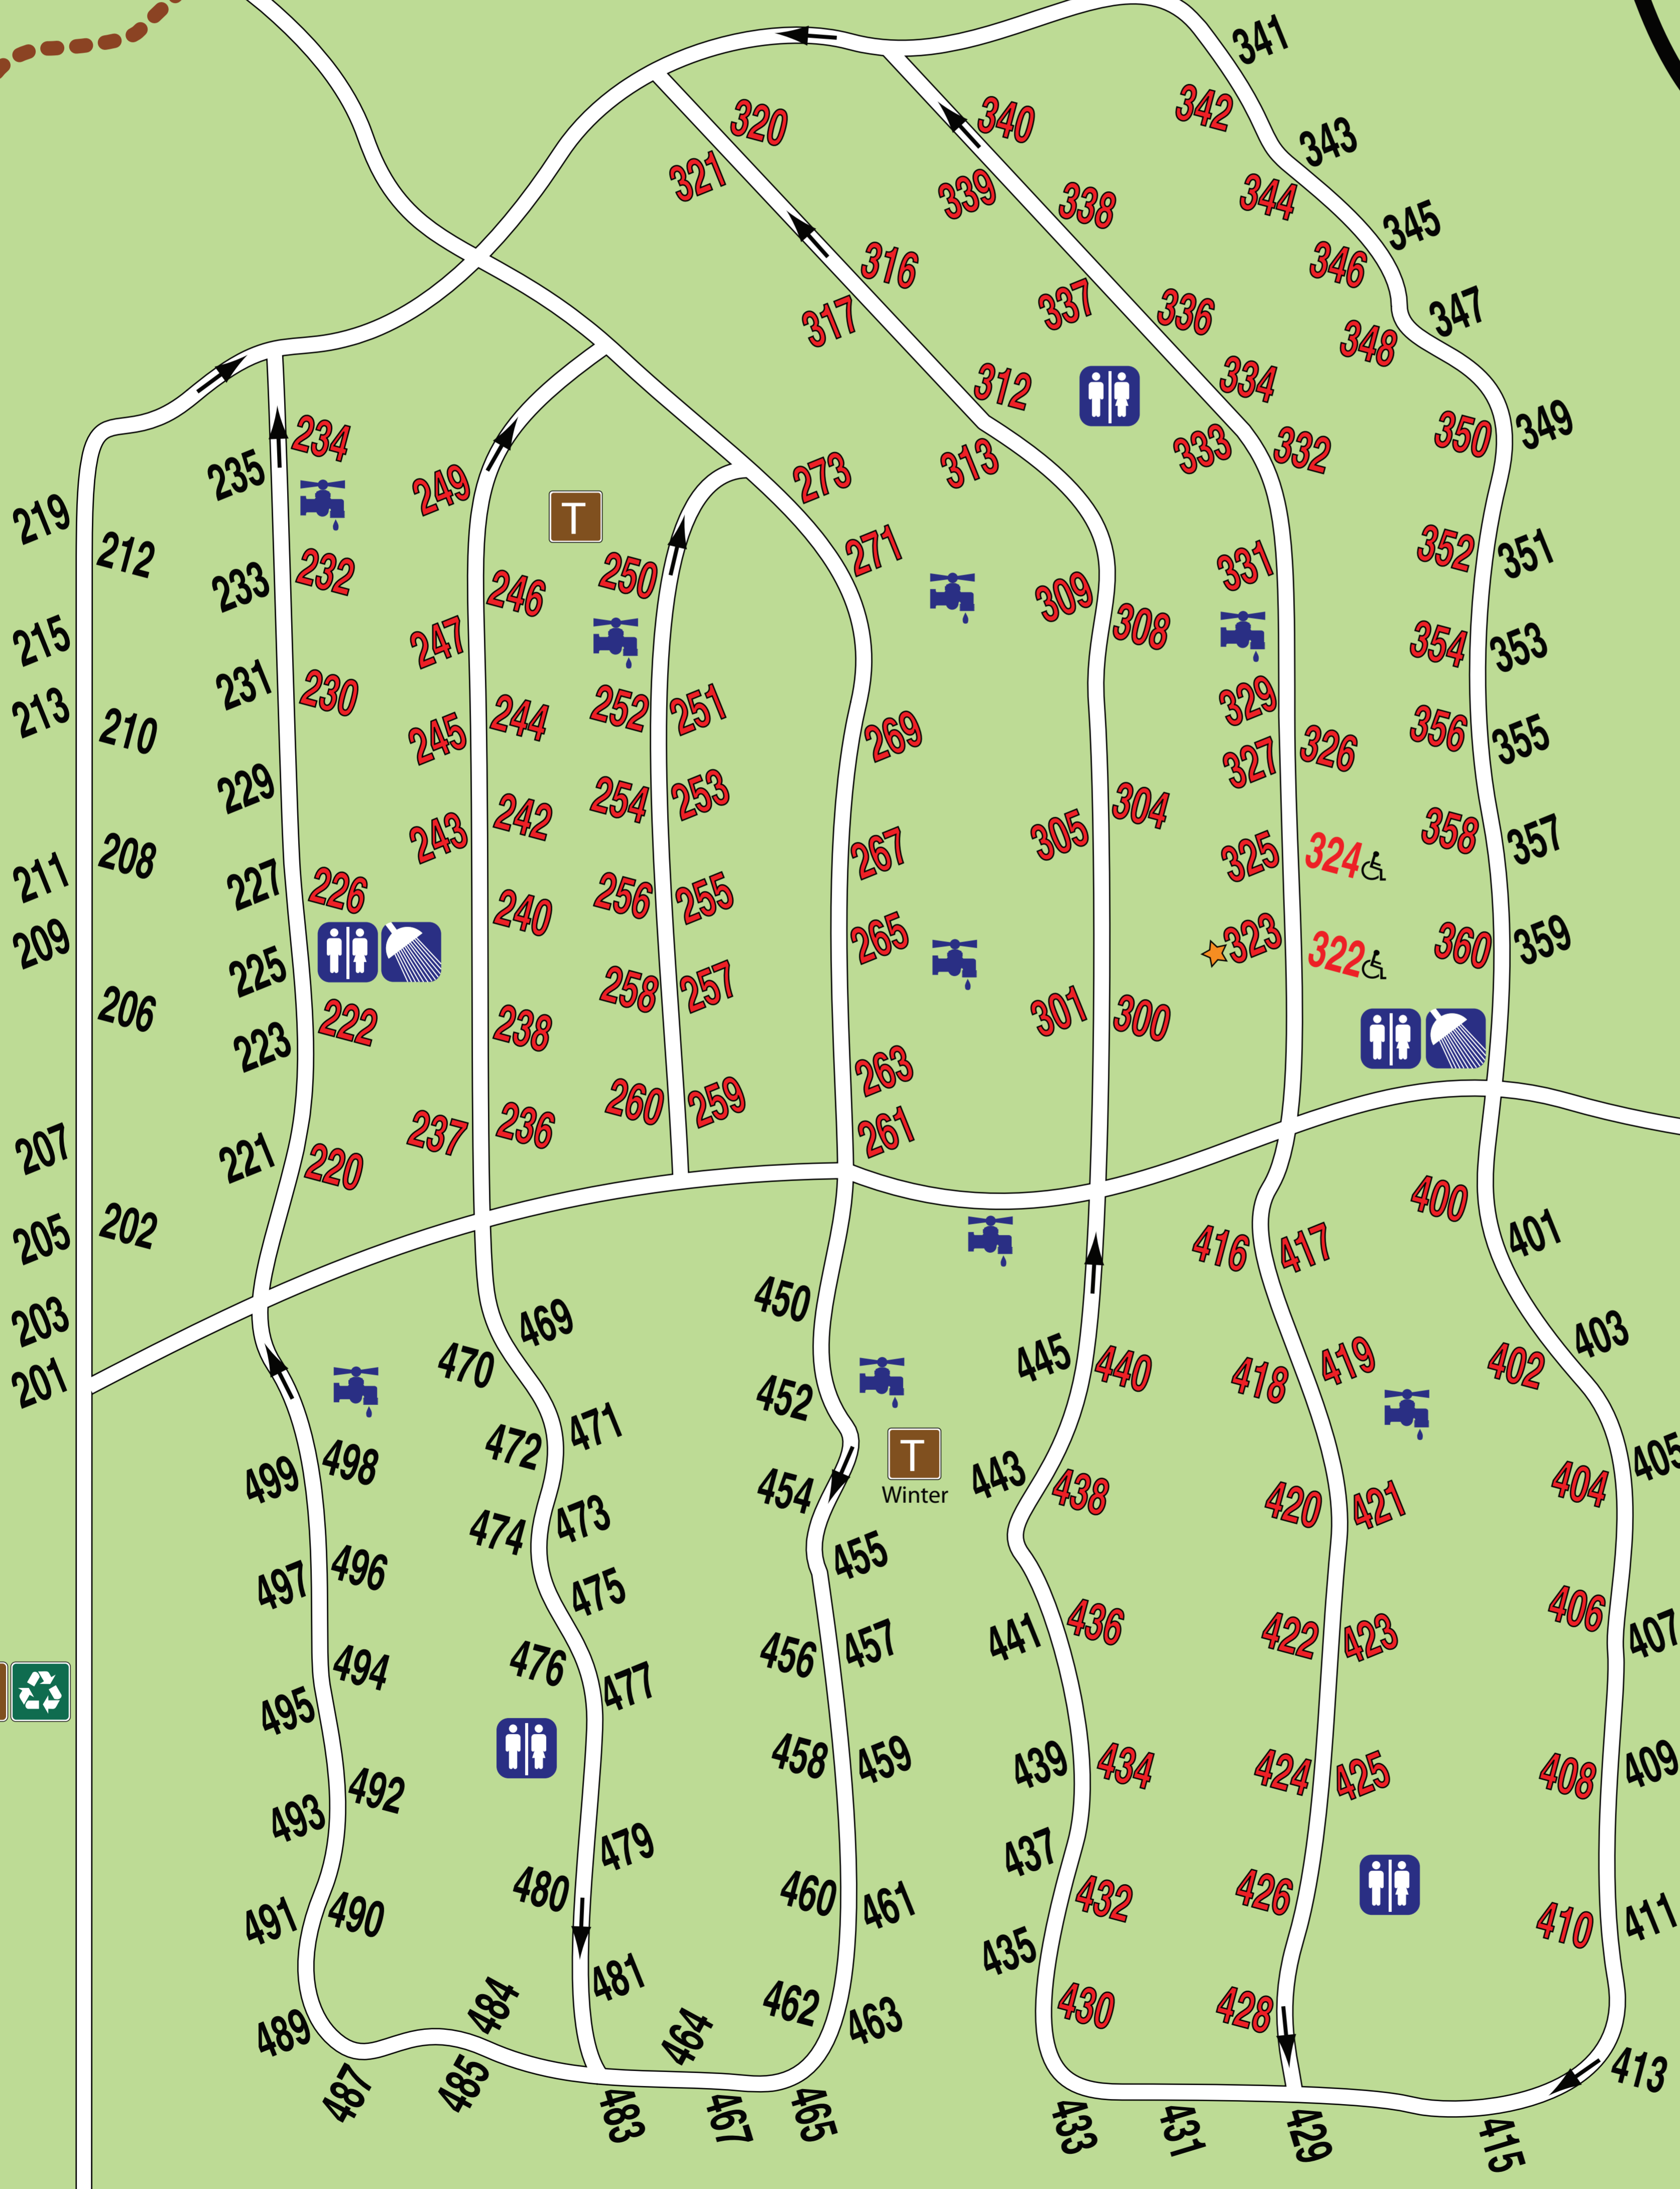

Green Bay

To Lighthouse ↑

Shore Road

Tennison Bay Campground

Electric Campsites
Non-Electric Campsites
Non-Reservable Electric Campsites
 ♿ Accessible Campsites
 ★ Host Campsite
 🚽 Flush Toilet
 🚻 Vault Toilet
 🚿 Shower
 ♻️ Trash/Recycling Station
 🛤️ Trail

Kayak/Canoe Launch

Sunset Bike Trail

To Amphitheater, Vita Course, & Nicolet Bay →

To Woodyard, Trailer Dump Station →

Bluff Road

Nature Center

← To Park Headquarters/Fish Creek

Shore Road