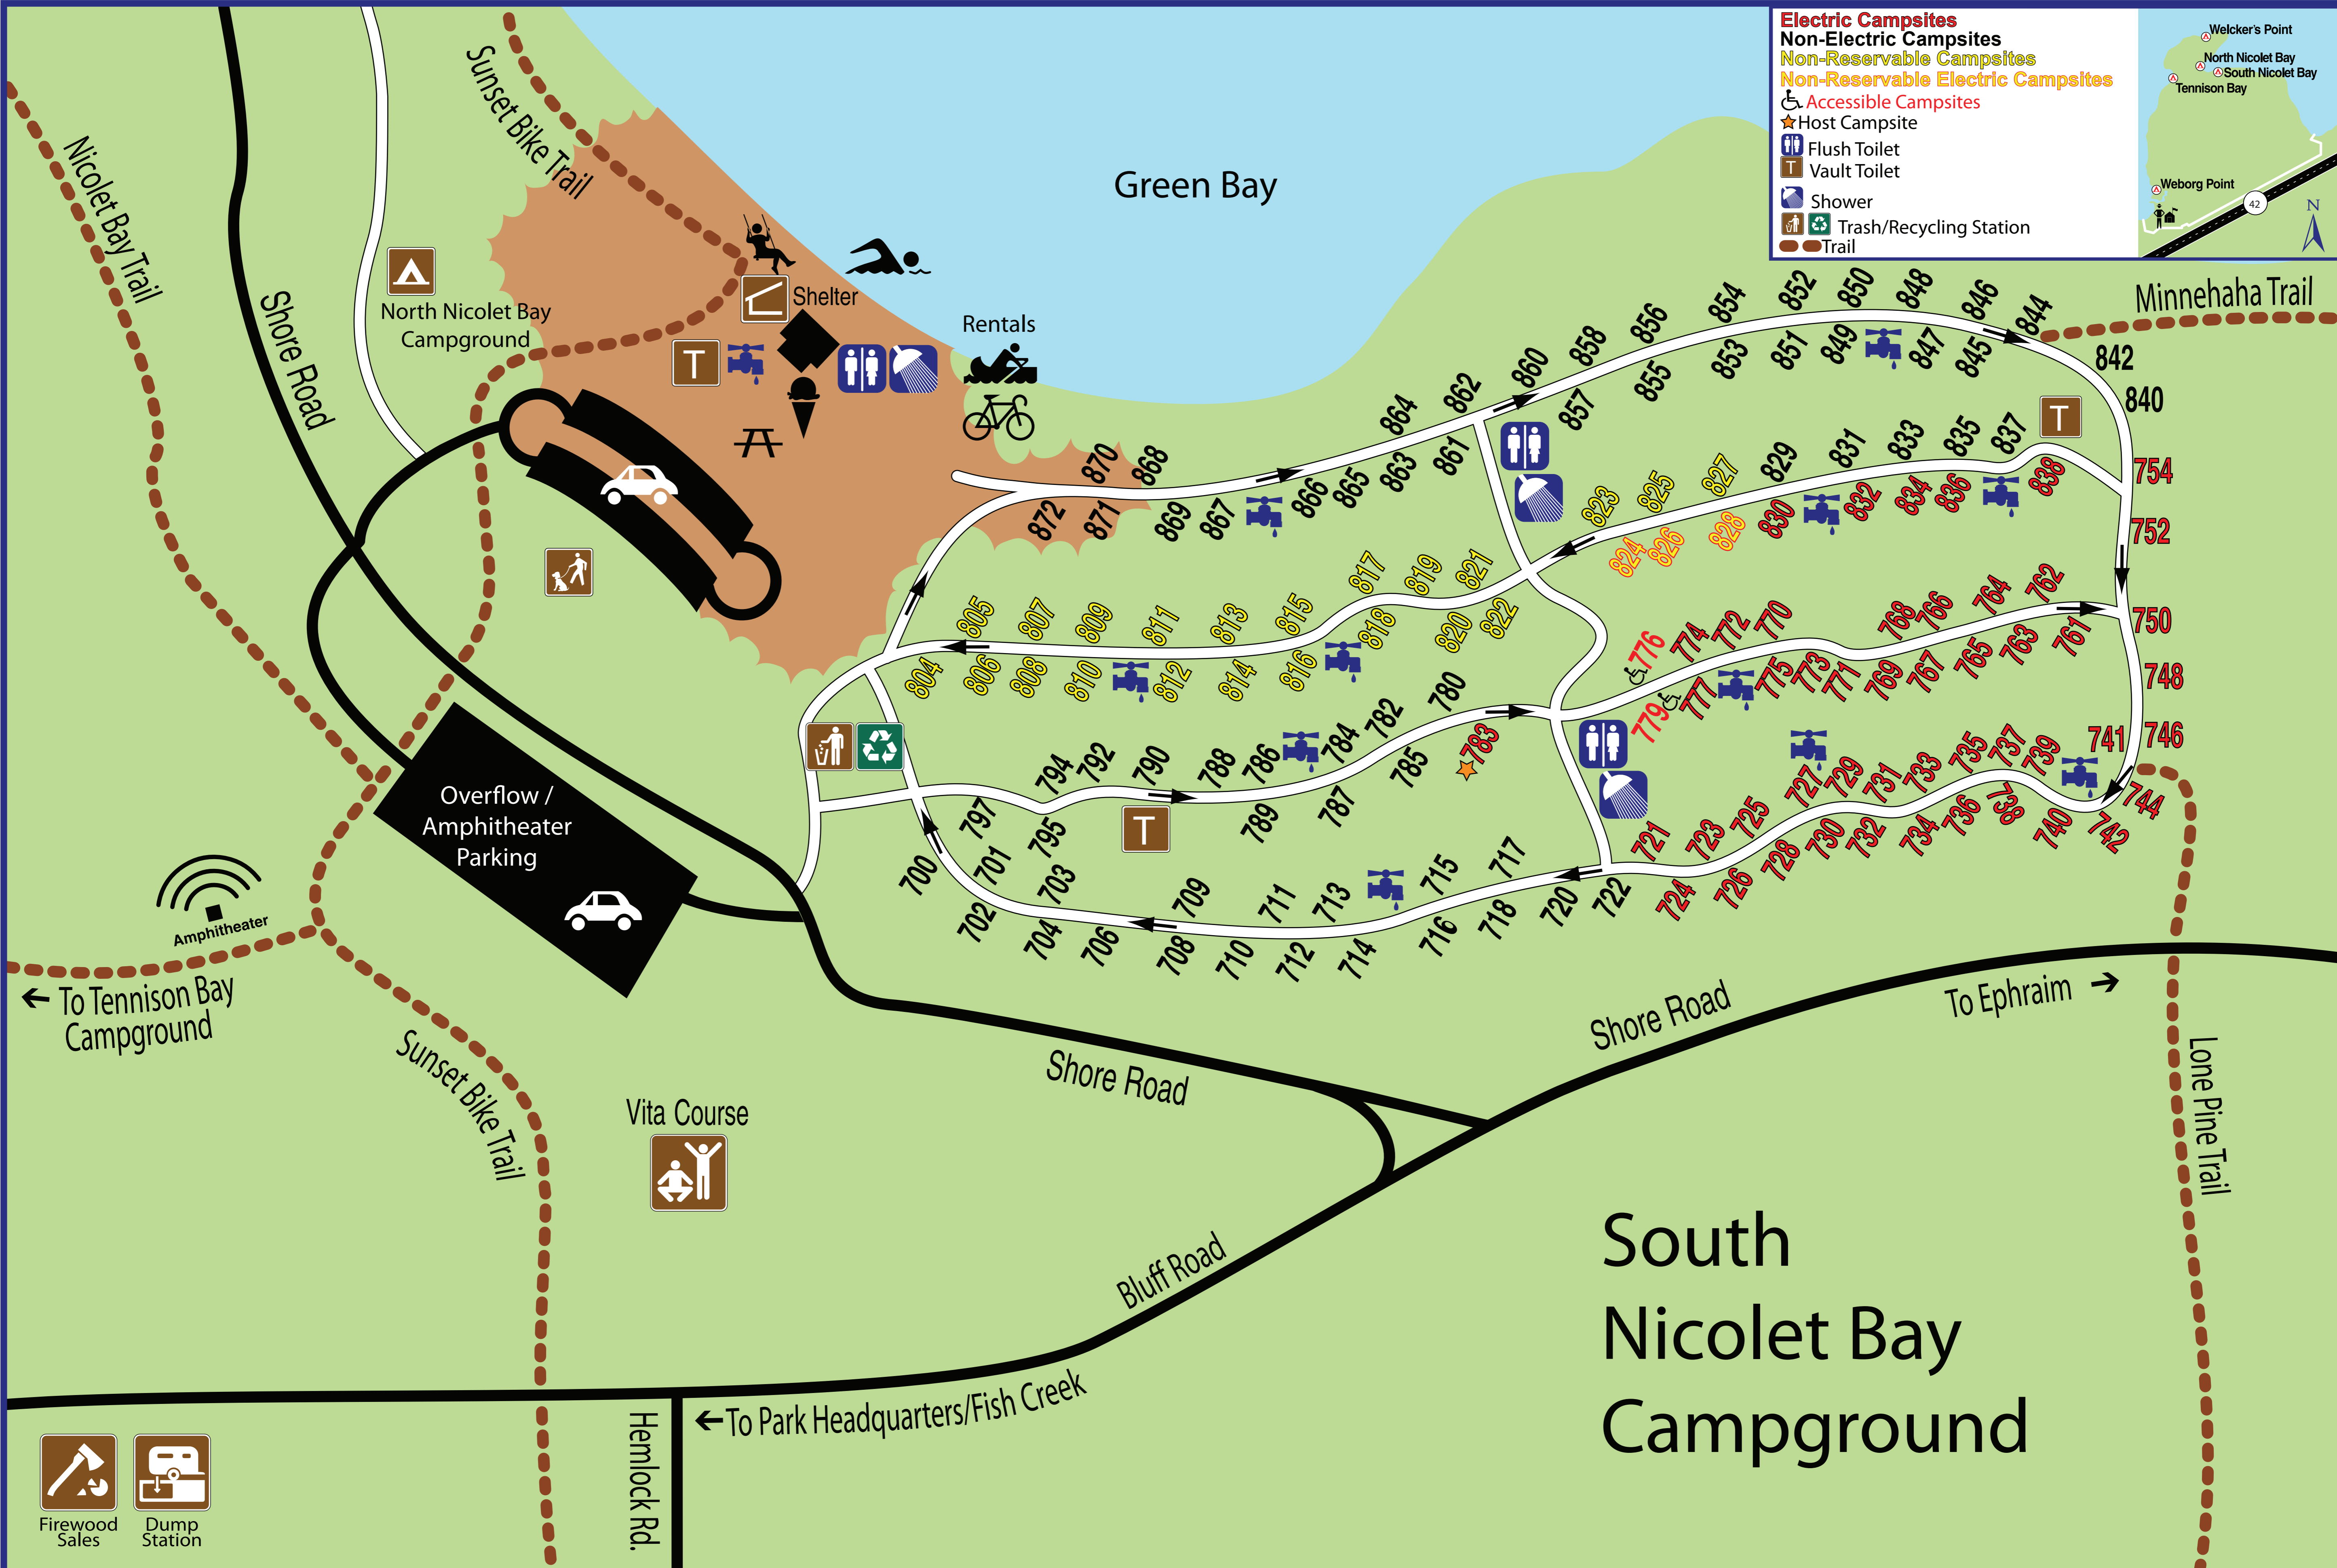

Electric Campsites
Non-Electric Campsites
Non-Reservable Campsites
Non-Reservable Electric Campsites

- ♿ Accessible Campsites
- ★ Host Campsite
- 🚽 Flush Toilet
- 🚻 Vault Toilet
- 🚿 Shower
- ♻️ Trash/Recycling Station
- 👤 Trail

- 🪓 Firewood Sales
- 🗑️ Dump Station

Hemlock Rd.
 ← To Park Headquarters/Fish Creek

South Nicolet Bay Campground

← To Tension Bay Campground

→ To Ephraim