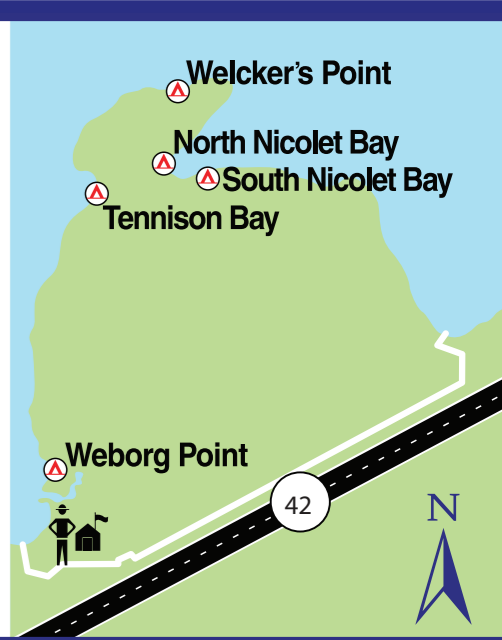

- 🪓 Firewood Sales
- 🗑️ Dump Station

Hemlock Rd.
 ← To Park Headquarters/Fish Creek

South Nicolet Bay Campground

← To Tension Bay Campground

→ To Ephraim