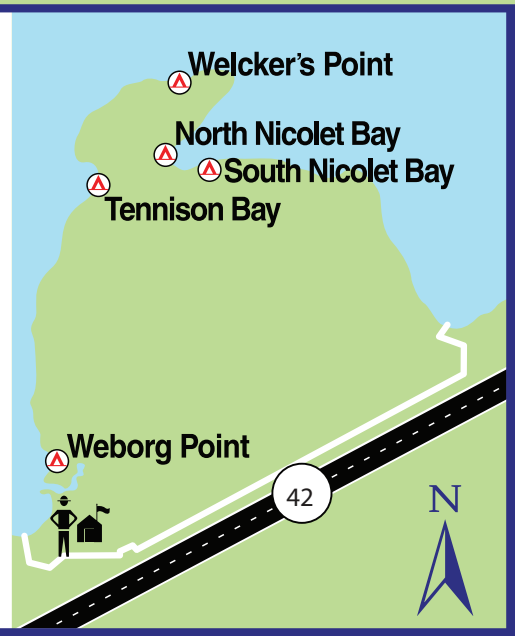

# North Nicolet Bay Campground