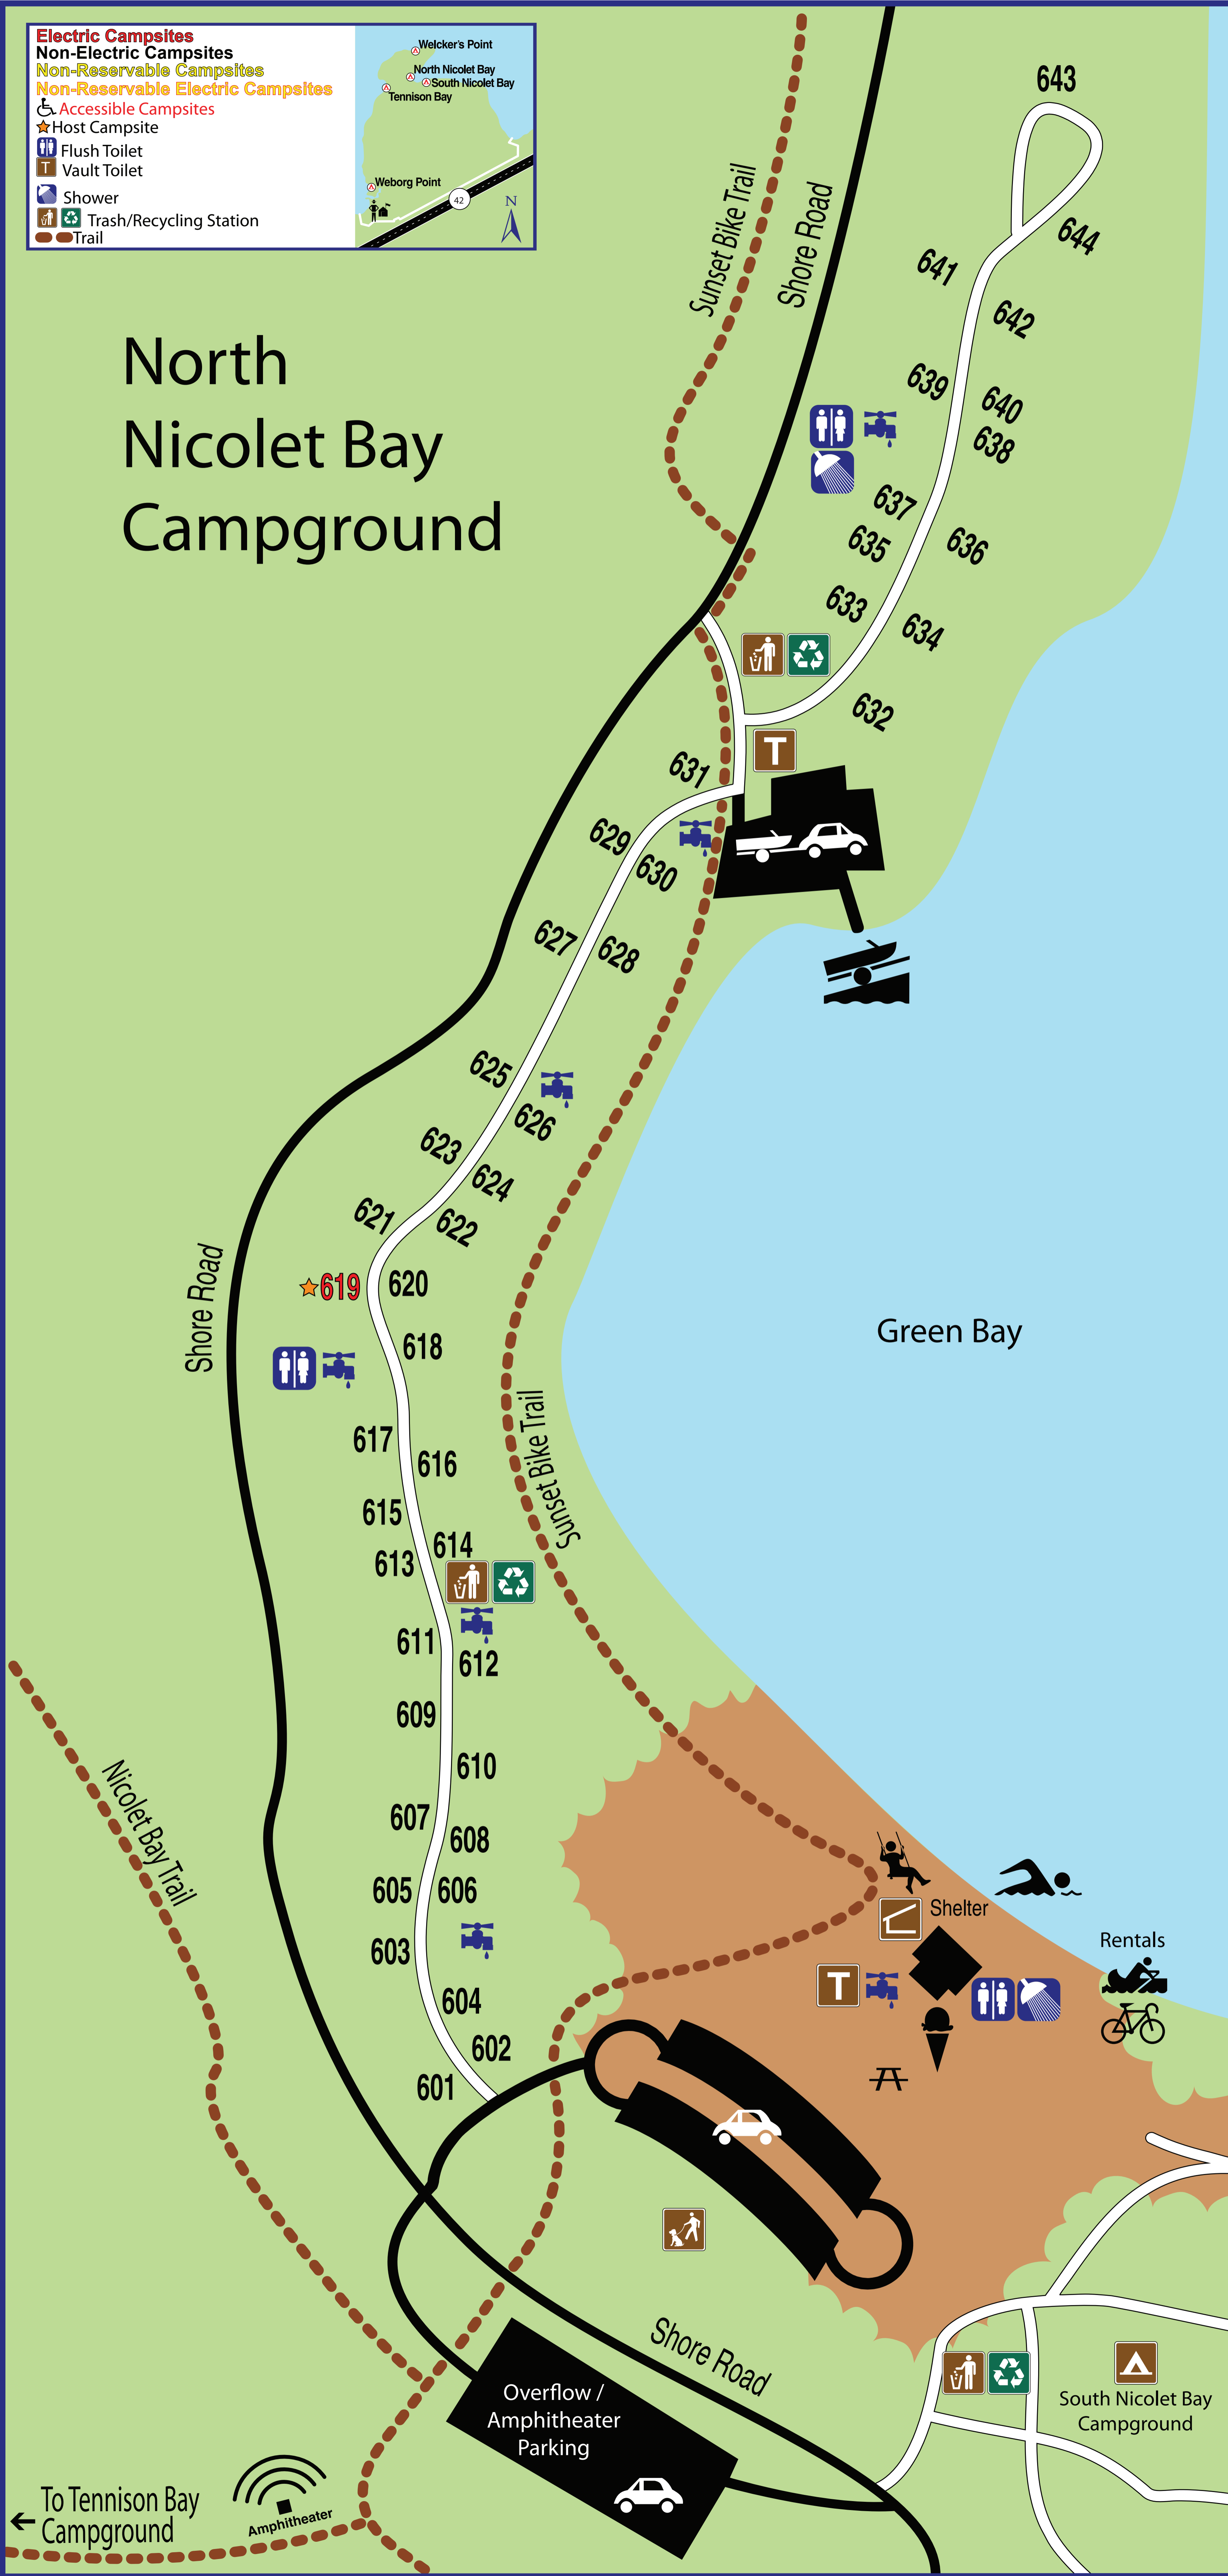

- Electric Campsites**
- Non-Electric Campsites**
- Non-Reservable Campsites**
- Non-Reservable Electric Campsites**
- Accessible Campsites
- Host Campsite
- Flush Toilet
- Vault Toilet
- Shower
- Trash/Recycling Station
- Trail

North Nicolet Bay Campground

To Tension Bay Campground

Overflow / Amphitheater Parking

South Nicolet Bay Campground